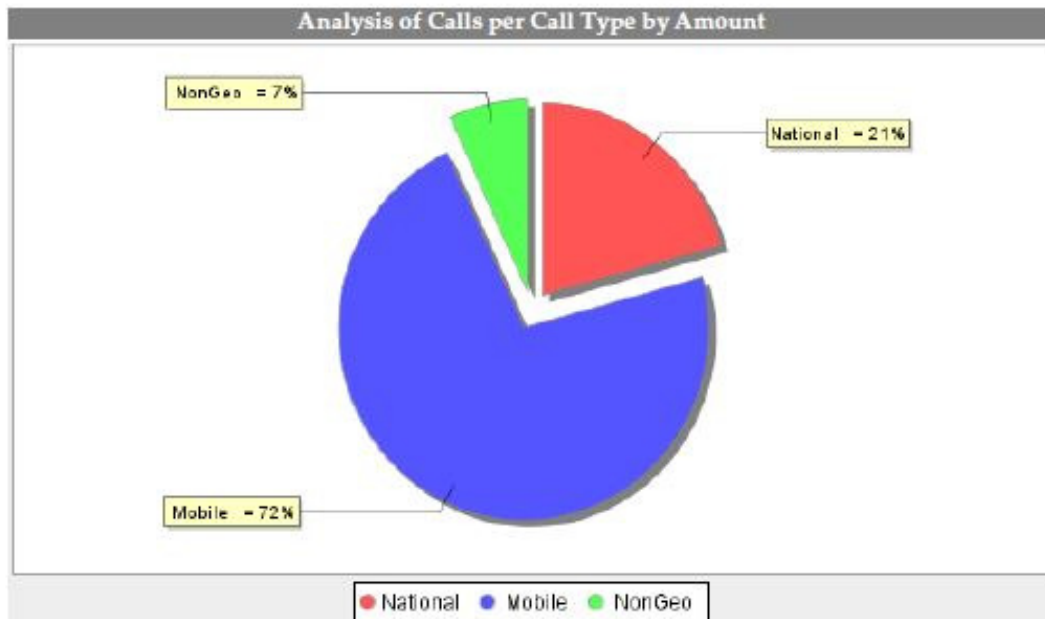

Detailed Call Type Analysis

Your client's name

Destination	Calls	Duration	Cost
Calls to Mobile	104	03:44:36	£15.46
National Calls	228	09:14:47	£4.44
Non-Geographic Calls	14	01:33:19	£1.46
Total	346	14:32:12	£21.36