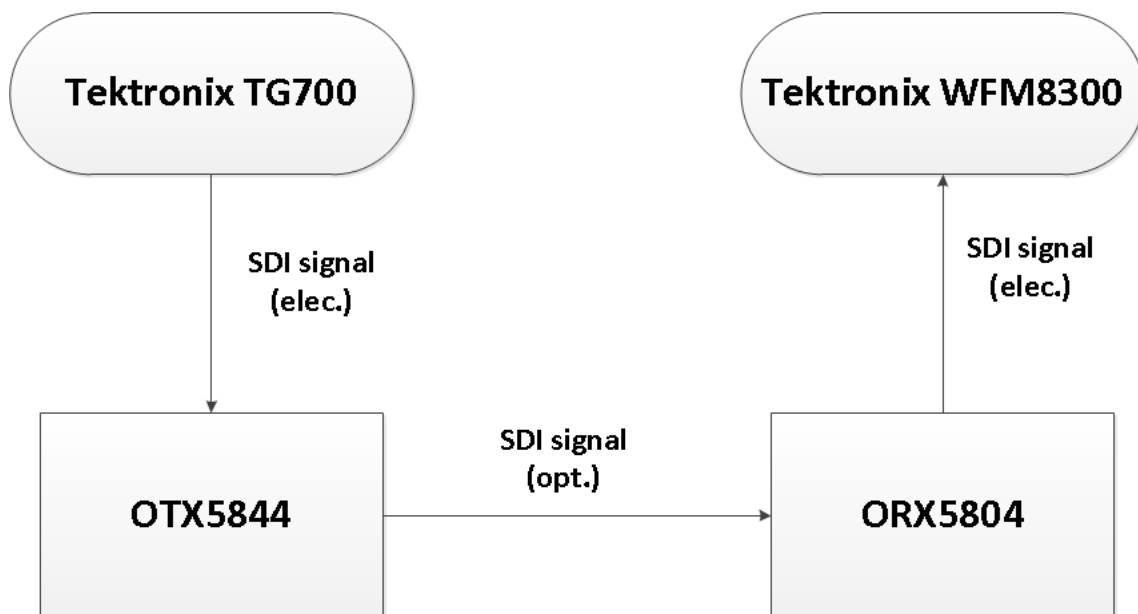

Processing Delays OTX5844 ORX5804

Please note:

- All processing and audio - video - delays are measured in total of both modules OTX5844 and ORX5804.
- AV measurement inaccuracy varies between -2 ms and 2 ms.

TG700 > OTX5844 > ORX5804 > WFM8300

SDI Input	Delay-V	Delay-H	AV-Delay[ms]
625i 50	0 line	0.074 us delayed	1
525i 59.94	0 line	0 us delayed	1
1080i 50	0 line	0.013 us delayed	1
720p 50	0 line	0.027 us delayed	1
1080p 25	0 line	0.027 us delayed	0
720p 25	0 line	0.027 us delayed	0
1080i 59.94	0 line	0 us delayed	1
720p 59.94	0 line	0.013 us delayed	2
1080p 29.97	0 line	0.013 us delayed	1
1080i 60	0 line	0 us delayed	1
720p 60	0 line	0.027 us delayed	2
1080p 30	0 line	0.013 us delayed	1
720p 30	0 line	0.013 us delayed	1
1080p 24	0 line	0.013 us delayed	0
1080p 23.97	0 line	0.013 us delayed	0
1080psF 23.97	0 line	0 us delayed	1
1080psF 24	0 line	0.013 us delayed	1
1080p 50	0 line	0.013 us delayed	1
1080p 60	0 line	0.027 us delayed	1
1080p 59.94	0 line	0.040 us delayed	1