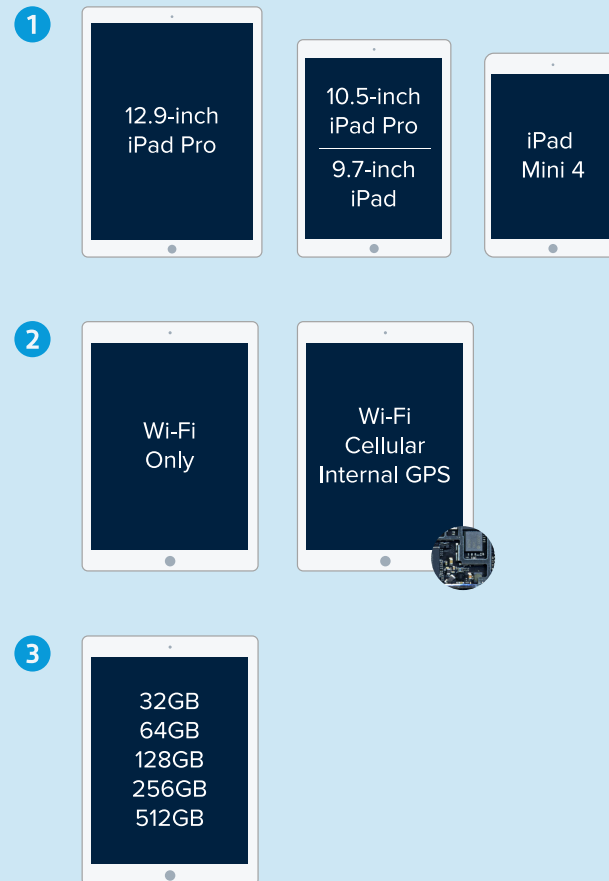

BUYING GUIDE

IPADs, PORTABLE ACCESSORIES, & AVIONICS CONNECTIVITY

foreflight.com/buying-guide

SHORT ADVICE

Buy the Wi-Fi + Cellular model of the 64GB 10.5-inch iPad Pro, the 32GB 9.7-inch iPad, or the 128GB iPad mini 4.

LONG ADVICE

1 CHOOSE YOUR IPAD SIZE

For great performance with a larger screen, the 10.5-inch iPad Pro is our top choice, or, if cockpit space is at a premium, the iPad mini 4 offers a smaller footprint.

2 CHOOSE CONNECTIVITY

The Wi-Fi + Cellular iPad contains the internal GPS chip that can be used to activate moving map capabilities in ForeFlight Mobile.

The Wi-Fi only model can be paired with an external GPS source like the Sentry, compatible panel-mount avionics, or Bad Elf Pro to provide inflight location data.

3 CHOOSE YOUR STORAGE

We strongly recommend the 64GB models, especially if you use your iPad for more than ForeFlight. ForeFlight requires about 15.5GB for all of the US instrument procedures, airport diagrams, chart supplements, VFR Sectionals, and IFR Enroute charts, as well as the required basemap, navdata, terrain, and obstacles. Canadian data can total 11GB. However, those requirements are reduced if the entire country is not downloaded at once. For example, downloading the US east of the Mississippi requires around 5GB.