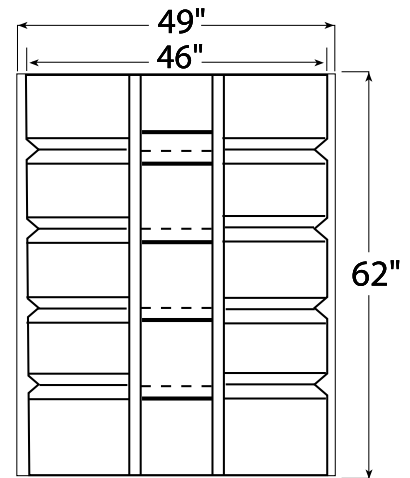

2062 Single Unit Egress Window Well

Space Saving Design.

Designed for use with 3-foot wide casement egress windows. This model is the ideal choice for projects where space is a concern.

One-piece construction makes this model simple to install.

Front view

Wellcraft®
egress systems

888-812-9545
www.wellcraftwells.com

The Tapco
GROUP

www.theTapcoGroup.com