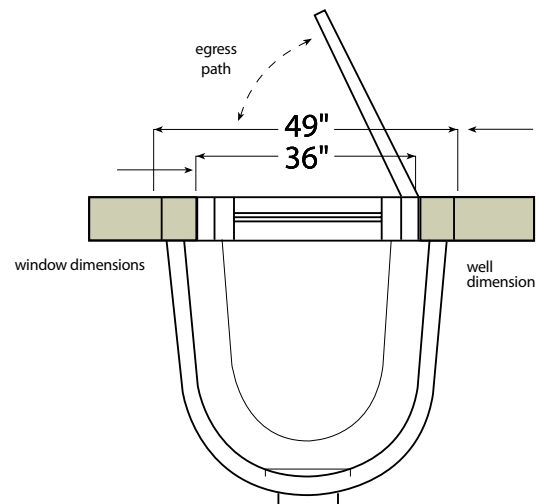

2062 Single Unit Egress Window Well

Space Saving Design.

Designed for use with 3-foot wide casement egress windows. This model is the ideal choice for projects where space is a concern.

One-piece construction makes this model simple to install.

granite grey
#020620190

sandstone
#020620191

Shown with optional polycarbonate cover.

Front view

Top view with wall and window

Top view

Wellcraft[®]
egress systems

888-812-9545
www.wellcraftwells.com