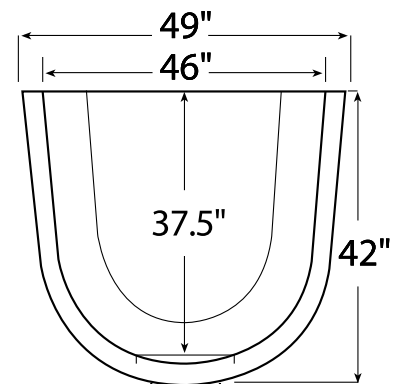

2062 Single Unit Egress Window Well

Space Saving Design.

Designed for use with 3-foot wide casement egress windows. This model is the ideal choice for projects where space is a concern.

One-piece construction makes this model simple to install.

granite grey
#020620190

sandstone
#020620191

Shown with optional polycarbonate cover.

Front view

Top view with wall and window

Top view

Wellcraft[®]
egress systems

888-812-9545
www.wellcraftwells.com