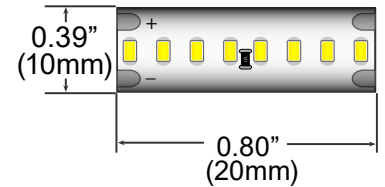

# Ribbon Star Ultra 2.0 LED Strip Lights - 24VDC

**PRODUCT NAME**

Ribbon Star Ultra 2, LED Strip Light CRI 90 - UL 24VDC

**DESCRIPTION**

Version 2 of our flexible Ribbon Star Ultra Warm White LED Strip has been upgraded with a new brighter and more efficient 2110 size CRI 90+ LED chip. This new chip and PCB design allows for dot free illumination and small cut points to adhere to any lighting application. 1200 LEDs per Strip and cut lines every 0.8" (20mm) makes Ultra 2.0 the ideal choice for pairing with our aluminum channels. Create bright, beautiful and custom, spot free, lighting fixtures for upscale residential and commercial uses.

**CERTIFICATION**

UL Listed, CE, RoHS

**LIFESPAN**

50,000 Hours

**WARRANTY**

2 Year Manufacturers

SKU	COLOR	VOLTAGE	WATTS	LUMENS	CRI	IP	BEAM	CHIP	QUANTITY	MAX
<a href="#">RL-SC-UT24-W-10</a>	White 5750-6250K	24VDC	6.1 W/ft	610 lm/ft	>90	IP20	120°	2110 SMD	8 LEDs / 0.8" 400 / Meter	20 Feet
<a href="#">RL-SC-UT24-W-T-10</a>			4.9 W/ft	490 lm/ft		IP65				
<a href="#">RL-SC-UT24-DW-10</a>	Daylight White 3800-4200K	24VDC	6.1 W/ft	579 lm/ft	>90	IP20	120°	2110 SMD	8 LEDs / 0.8" 400 / Meter	20 Feet
<a href="#">RL-SC-UT24-DW-T-10</a>			4.9 W/ft	465 lm/ft		IP65				
<a href="#">RL-SC-UT24-WW-10</a>	Warm White 2600-3100K	24VDC	6.1 W/ft	549 lm/ft	>90	IP20	120°	2110 SMD	8 LEDs / 0.8" 400 / Meter	20 Feet
<a href="#">RL-SC-UT24-WW-T-10</a>			4.9 W/ft	441 lm/ft		IP65				