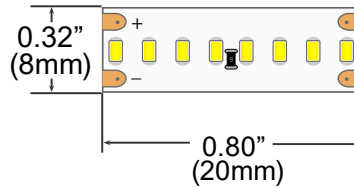

# Ribbon Star Ultra 2.0 LED Strip Lights - 24VDC

**PRODUCT NAME**

Ribbon Star Ultra 2, LED Strip Light CRI 90 - UL 24VDC

**DESCRIPTION**

Version 2 of our flexible Ribbon Star Ultra Warm White LED Strip has been upgraded with a new brighter and more efficient 2110 size CRI 90+ LED chip. This new chip and PCB design allows for dot free illumination and small cut points to adhere to any lighting application. 1200 LEDs per Strip and cut lines every 0.8" (20mm) makes Ultra 2.0 the ideal choice for pairing with our aluminum channels. Create bright, beautiful and custom, spot free, lighting fixtures for upscale residential and commercial uses.

**CERTIFICATION**

UL Listed, CE, RoHS

**LIFESPAN**

50,000 Hours

**WARRANTY**

2 Year Manufacturers

SKU	COLOR	VOLTAGE	WATTS	LUMENS	CRI	IP	BEAM	CHIP	QUANTITY	MAX
<a href="#">RL-SC-UT24-W-10</a>	White 5750-6250K	24VDC	6.1 W/ft	610 lm/ft	>90	IP20	120°	2110 SMD	8 LEDs / 0.8" 400 / Meter	20 Feet
<a href="#">RL-SC-UT24-W-T-10</a>			4.9 W/ft	490 lm/ft		IP65				
<a href="#">RL-SC-UT24-DW-10</a>	Daylight White 3800-4200K	24VDC	6.1 W/ft	579 lm/ft	>90	IP20	120°	2110 SMD	8 LEDs / 0.8" 400 / Meter	20 Feet
<a href="#">RL-SC-UT24-DW-T-10</a>			4.9 W/ft	465 lm/ft		IP65				
<a href="#">RL-SC-UT24-WW-10</a>	Warm White 2600-3100K	24VDC	6.1 W/ft	549 lm/ft	>90	IP20	120°	2110 SMD	8 LEDs / 0.8" 400 / Meter	20 Feet
<a href="#">RL-SC-UT24-WW-T-10</a>			4.9 W/ft	441 lm/ft		IP65				