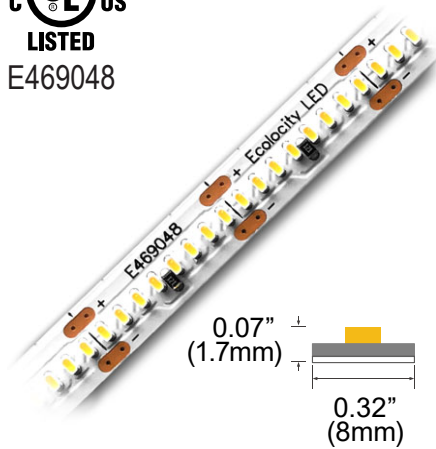

# SPECIFICATIONS

# Ribbon Star Ultra 2.0 LED Strip Lights - 24VDC

**PRODUCT NAME**

Ribbon Star Ultra 2, LED Strip Light CRI 90 - UL 24VDC

**DESCRIPTION**

Version 2 of our flexible Ribbon Star Ultra Warm White LED Strip has been upgraded with a new brighter and more efficient 2110 size CRI 90+ LED chip. This new chip and PCB design allows for dot free illumination and small cut points to adhere to any lighting application. 1200 LEDs per Strip and cut lines every 0.8" (20mm) makes Ultra 2.0 the ideal choice for pairing with our aluminum channels. Create bright, beautiful and custom, spot free, lighting fixtures for upscale residential and commercial uses.

**CERTIFICATION**

UL Listed, CE, RoHS

**LIFESPAN**

50,000 Hours

**WARRANTY**

2 Year Manufacturers

SKU	COLOR	VOLTAGE	WATTS	LUMENS	CRI	IP	BEAM	CHIP	QUANTITY	MAX
<a href="#">RL-SC-UT24-W-10</a>	White 5750-6250K	24VDC	6.1 W/ft	610 lm/ft	>90	IP20	120°	2110 SMD	8 LEDs / 0.8" 400 / Meter	20 Feet
<a href="#">RL-SC-UT24-W-T-10</a>			4.9 W/ft	490 lm/ft		IP65				
<a href="#">RL-SC-UT24-DW-10</a>	Daylight White 3800-4200K	24VDC	6.1 W/ft	579 lm/ft	>90	IP20	120°	2110 SMD	8 LEDs / 0.8" 400 / Meter	20 Feet
<a href="#">RL-SC-UT24-DW-T-10</a>			4.9 W/ft	465 lm/ft		IP65				
<a href="#">RL-SC-UT24-WW-10</a>	Warm White 2600-3100K	24VDC	6.1 W/ft	549 lm/ft	>90	IP20	120°	2110 SMD	8 LEDs / 0.8" 400 / Meter	20 Feet
<a href="#">RL-SC-UT24-WW-T-10</a>			4.9 W/ft	441 lm/ft		IP65				