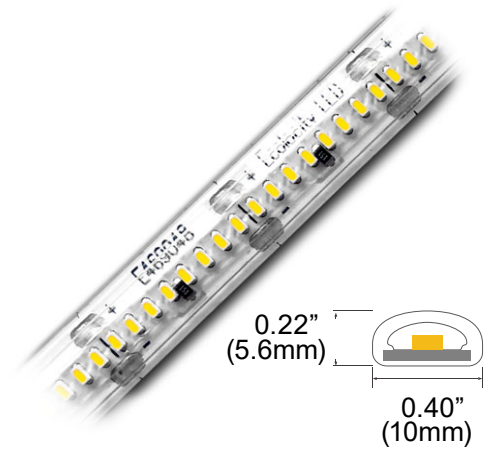

# Ribbon Star Ultra 2.0 LED Strip Lights - 24VDC

**PRODUCT NAME**

Ribbon Star Ultra 2, LED Strip Light CRI 90 - UL 24VDC

**DESCRIPTION**

Version 2 of our flexible Ribbon Star Ultra Warm White LED Strip has been upgraded with a new brighter and more efficient 2110 size CRI 90+ LED chip. This new chip and PCB design allows for dot free illumination and small cut points to adhere to any lighting application. 1200 LEDs per Strip and cut lines every 0.8" (20mm) makes Ultra 2.0 the ideal choice for pairing with our aluminum channels. Create bright, beautiful and custom, spot free, lighting fixtures for upscale residential and commercial uses.

**CERTIFICATION**

UL Listed, CE, RoHS

**LIFESPAN**

50,000 Hours

**WARRANTY**

2 Year Manufacturers

SKU	COLOR	VOLTAGE	WATTS	LUMENS	CRI	IP	BEAM	CHIP	QUANTITY	MAX
<a href="#">RL-SC-UT24-W-10</a>	White 5750-6250K	24VDC	6.1 W/ft	610 lm/ft	>90	IP20	120°	2110 SMD	8 LEDs / 0.8" 400 / Meter	20 Feet
<a href="#">RL-SC-UT24-W-T-10</a>			4.9 W/ft	490 lm/ft		IP65				
<a href="#">RL-SC-UT24-DW-10</a>	Daylight White 3800-4200K	24VDC	6.1 W/ft	579 lm/ft	>90	IP20	120°	2110 SMD	8 LEDs / 0.8" 400 / Meter	20 Feet
<a href="#">RL-SC-UT24-DW-T-10</a>			4.9 W/ft	465 lm/ft		IP65				
<a href="#">RL-SC-UT24-WW-10</a>	Warm White 2600-3100K	24VDC	6.1 W/ft	549 lm/ft	>90	IP20	120°	2110 SMD	8 LEDs / 0.8" 400 / Meter	20 Feet
<a href="#">RL-SC-UT24-WW-T-10</a>			4.9 W/ft	441 lm/ft		IP65				