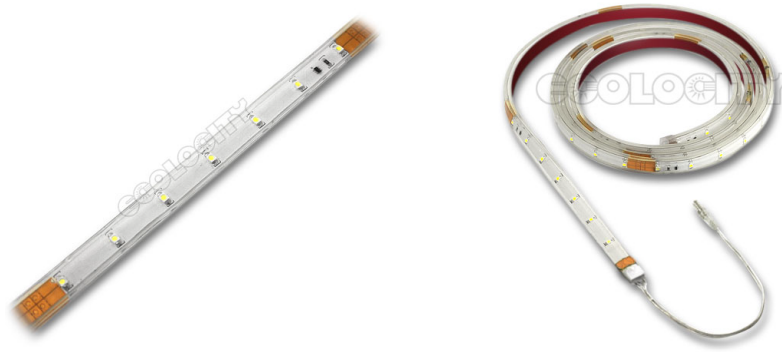

SPECIFICATIONS

Ribbon Star Extreme, Outdoor LED Light Strip - 24VDC

- PRODUCT NAME** Ribbon Star Extreme, Outdoor LED Strip Light - UL 24VDC - 118" (3m)
- PRODUCT LINKS** [White](#), [Warm White](#), [Amber](#), [Red](#), [Green](#), [Blue](#)
- DESCRIPTION** Ribbon Star Extreme is an IP67 outdoor rated LED Strip Light. Available in 6 single colors, white, warm white, amber, red, green, and blue. The silicon coating allows for this ribbon to be IP67 waterproof, and UV proof. This truly is a one of a kind LED Strip light that allows for so many more uses that were limited by our water-resistant ribbon. This product is perfect for landscapers, water features, decks, patios, walk ways, building trim, sculptures, boats, RVs, automobiles, yachts, or any other situation that requires a waterproof or sun proof LED Strip Light.
- DIMENSIONS** 118"L x 0.50"W x 0.25"H (3m x 12.7mm x 6.35mm)
- RATING** IP 67
- DC VOLTAGE** 24VDC Constant Voltage
- WARRANTY** 2 Year Manufacturers

SKU	Color	Length	LED Qty	LED Type	Lumen	Beam Angle	Voltage (VDC)	Watts Required	Max Serial Connection
RL-SC-RSX-W-10	White	118" (3m)	126	3528 SMD Top LED	70 lm/ft	120°	24 CV	0.9W per ft. 9W per 118"	100 Feet
RL-SC-RSX-WW-10	WarmWhite	118" (3m)	126	3528 SMD Top LED	64 lm/ft	120°	24 CV	0.9W per ft. 9W per 118"	100 Feet
RL-SC-RSX-Y-10	Amber	118" (3m)	126	S3528 MD Top LED	n/a	120°	24 CV	0.9W per ft. 9W per 118"	100 Feet
RL-SC-RSX-R-10	Red	118" (3m)	126	3528 SMD Top LED	n/a	120°	24 CV	0.9W per ft. 9W per 118"	100 Feet
RL-SC-RSX-G-10	Green	118" (3m)	126	3528 SMD Top LED	n/a	120°	24 CV	0.9W per ft. 9W per 118"	100 Feet
RL-SC-RSX-B-10	Blue	118" (3m)	126	3528 SMD Top LED	n/a	120°	24 CV	0.9W per ft. 9W per 118"	100 Feet