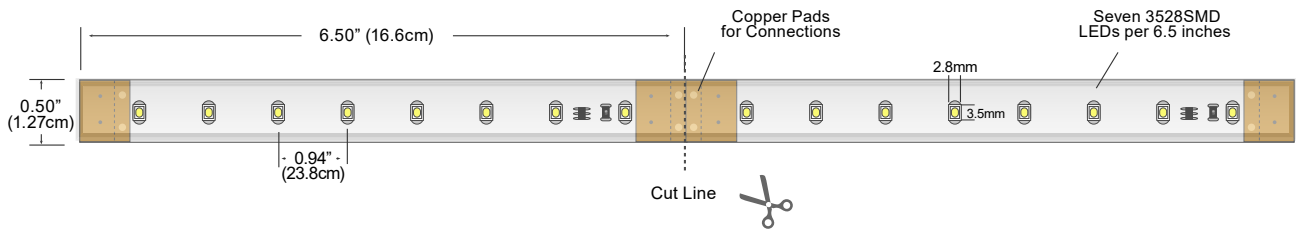

SPECIFICATIONS

Ribbon Star Extreme, Outdoor LED Light Strip - 24VDC

- PRODUCT NAME** Ribbon Star Extreme, Outdoor LED Strip Light - UL 24VDC - 118" (3m)
- PRODUCT LINKS** [White](#), [Warm White](#), [Amber](#), [Red](#), [Green](#), [Blue](#)
- DESCRIPTION** Ribbon Star Extreme is an IP67 outdoor rated LED Strip Light. Available in 6 single colors, white, warm white, amber, red, green, and blue. The silicon coating allows for this ribbon to be IP67 waterproof, and UV proof. This truly is a one of a kind LED Strip light that allows for so many more uses that were limited by our water-resistant ribbon. This product is perfect for landscapers, water features, decks, patios, walk ways, building trim, sculptures, boats, RVs, automobiles, yachts, or any other situation that requires a waterproof or sun proof LED Strip Light.
- DIMENSIONS** 118"L x 0.50"W x 0.25"H (3m x 12.7mm x 6.35mm)
- RATING** IP 67
- DC VOLTAGE** 24VDC Constant Voltage
- WARRANTY** 2 Year Manufacturers

SKU	Color	Length	LED Qty	LED Type	Lumen	Beam Angle	Voltage (VDC)	Watts Required	Max Serial Connection
RL-SC-RSX-W-10	White	118" (3m)	126	3528 SMD Top LED	70 lm/ft	120°	24 CV	0.9W per ft. 9W per 118"	100 Feet
RL-SC-RSX-WW-10	WarmWhite	118" (3m)	126	3528 SMD Top LED	64 lm/ft	120°	24 CV	0.9W per ft. 9W per 118"	100 Feet
RL-SC-RSX-Y-10	Amber	118" (3m)	126	S3528 MD Top LED	n/a	120°	24 CV	0.9W per ft. 9W per 118"	100 Feet
RL-SC-RSX-R-10	Red	118" (3m)	126	3528 SMD Top LED	n/a	120°	24 CV	0.9W per ft. 9W per 118"	100 Feet
RL-SC-RSX-G-10	Green	118" (3m)	126	3528 SMD Top LED	n/a	120°	24 CV	0.9W per ft. 9W per 118"	100 Feet
RL-SC-RSX-B-10	Blue	118" (3m)	126	3528 SMD Top LED	n/a	120°	24 CV	0.9W per ft. 9W per 118"	100 Feet