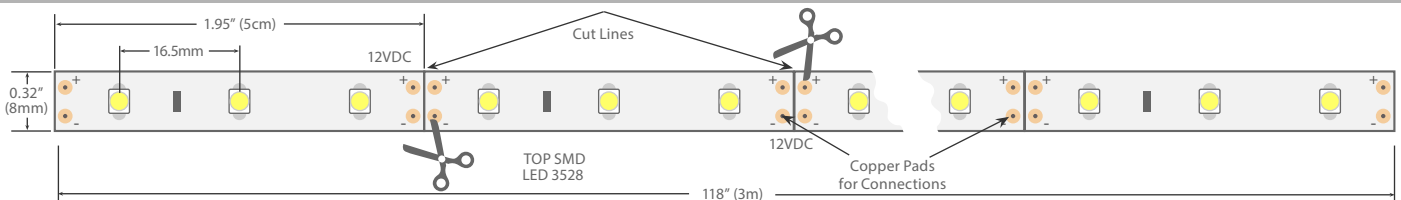

SPECIFICATIONS

Ribbon Star LED Light Strip - 118" (3m)

- PRODUCT NAME** Ribbon Star LED Strip Lights - Uncoated 118" (3 meters)
- SKUs** RL-SC-RS-WW-10, RL-SC-RS-W-10, RL-SC-RS-R-10, RL-SC-RS-G-10, RL-SC-RS-B-10, RL-SC-RS-Y-10
- DESCRIPTION** The Ribbon Star LED Flexible Ribbon is a perfect solution for backlight and ambient light applications. This 118" (approximately 10 Feet) ribbon can be cut every two inches and has many quick connection options for easy connection. Ribbon comes with 3M™ 200MP mounting tape on the back, for the best long-term mounting solution. 3 SMD LEDs per two inches, 1.46W per foot of power required for this strip of light. Can be used for coves lighting, toe kicks, under cabinet, back-lighting, crown molding and many more applications. Requires a 12VDC Constant Voltage power supply.
- DIMENSIONS** 118" Long X 0.32" Wide X 0.07" Tall (3m L X 8mm W X 1.8mm T)
- APPROVALS** CE, RoHS, UL Recognized
- LIFESPAN** 50,000 Hours
- WARRANTY** 2 Year Manufacturers

*Each specification total is for a 118" (3m) roll unless otherwise noted.

SKU	Color	Length	LED Qty	LED Type	Light Output (mcd/ft.)	Lumen (lumen/ft.)	Beam Angle	Voltage (VDC)	Current (Amps/ft.)	Watts Required	Max Serial Connection
RL-SC-RS-W-10	White 6500K	118" (3m)	180	TOP SMD LED 3528	18 x 1200	119 lm/ft	120°	12	0.12	1.46W per ft. 14.6W per 118"	30 Feet
RL-SC-RS-WW-10	Warm Wht 3500K	118" (3m)	180	TOP SMD LED 3528	18 x 850	98 lm/ft	120°	12	0.12	1.46W per ft. 14.6W per 118"	30 Feet
RL-SC-RS-R-10	Red	118" (3m)	180	TOP SMD LED 3528	18 x 600	28 lm/ft	120°	12	0.12	1.46W per ft. 14.6W per 118"	30 Feet
RL-SC-RS-G-10	Green	118" (3m)	180	TOP SMD LED 3528	18 x 650	61 lm/ft	120°	12	0.12	1.46W per ft. 14.6W per 118"	30 Feet
RL-SC-RS-B-10	Blue	118" (3m)	180	TOP SMD LED 3528	18 x 250	25 lm/ft	120°	12	0.12	1.46W per ft. 14.6W per 118"	30 Feet
RL-SC-RS-Y-10	Amber	118" (3m)	180	TOP SMD LED 3528	18 x 600	28 lm/ft	120°	12	0.12	1.46W per ft. 14.6W per 118"	30 Feet