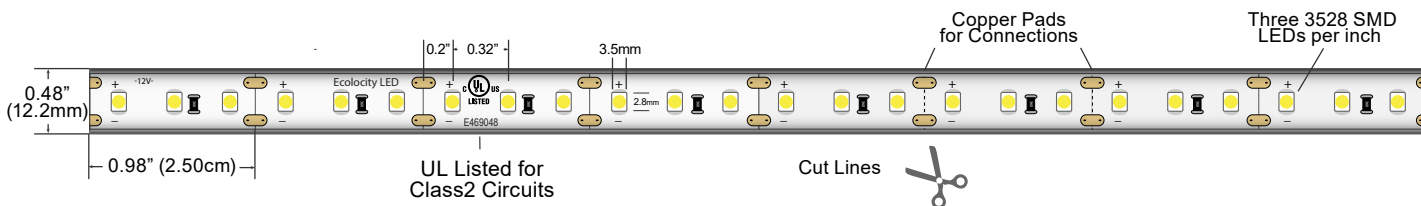

# Ribbon Star Max, Waterproof LED Strip Lights - 12VDC

**PRODUCT NAME** Ribbon Star Max, Waterproof LED Strip Lights - UL 12VDC - 118" (3m)  
**SKUs** **White:** RL-SC-RSM-T-W-10, **Daylight:** RL-SC-RSM-T-DW-10, **Warm:** RL-SC-RSM-T-WW-10

**DESCRIPTION** The UL Listed Ribbon Star Max LED Ribbon is a perfect solution for task light, backlight and ambient lighting applications. The Waterproof Ribbon Star Max LED Ribbon is fully encased in a silicon coating for an IP67 rating. This 118" (3 meters, approximately 10 Feet) ribbon can be cut and re-connected every one inch. The Ribbon comes with 3M™ VHB™ mounting tape on the back, for the best long-term mounting solution. Comes with one waterproof connector to lead wire extension, 10 clear plastic screw down holders, and 4 end caps. Three (3) SMD LEDs per one inch, 2.92W per foot of power required for this strip of light. Can be used for coves lighting, toe kicks, under cabinet, backlighting, crown molding and many more applications. Requires a 12VDC Constant Voltage power supply.

**DIMENSIONS** 118" x 0.48" x 0.28"H (3m x 12.2mm x 7.1mm)

**LIFESPAN** 50,000 Hours

**WARRANTY** 2 Year Manufacturers

SKU	Color	Length	LED Qty	LED Type	Light Output (mcd)	Lumen	Beam Angle	Voltage (VDC)	Current (Amps)	Watts Required	Max Serial Connection
RL-SC-RSM-T-W-10	White 6000-6500K	118" (3m)	360	TOP SMD LED 3528	180 x 1200	238 lm/ft	120°	12	2.39	2.92W per Ft. 28.7W per 118"	30 Feet
RL-SC-RSM-T-DW-10	Daylight 4000-4500K	118" (3m)	360	TOP SMD LED 3528	180 x 850	211 lm/ft	120°	12	2.39	2.92W per Ft. 28.7W per 118"	30 Feet
RL-SC-RSM-T-WW-10	Warm Wht 3000-3500K	118" (3m)	360	TOP SMD LED 3528	180 x 850	201 lm/ft	120°	12	2.39	2.92W per Ft. 28.7W per 118"	30 Feet