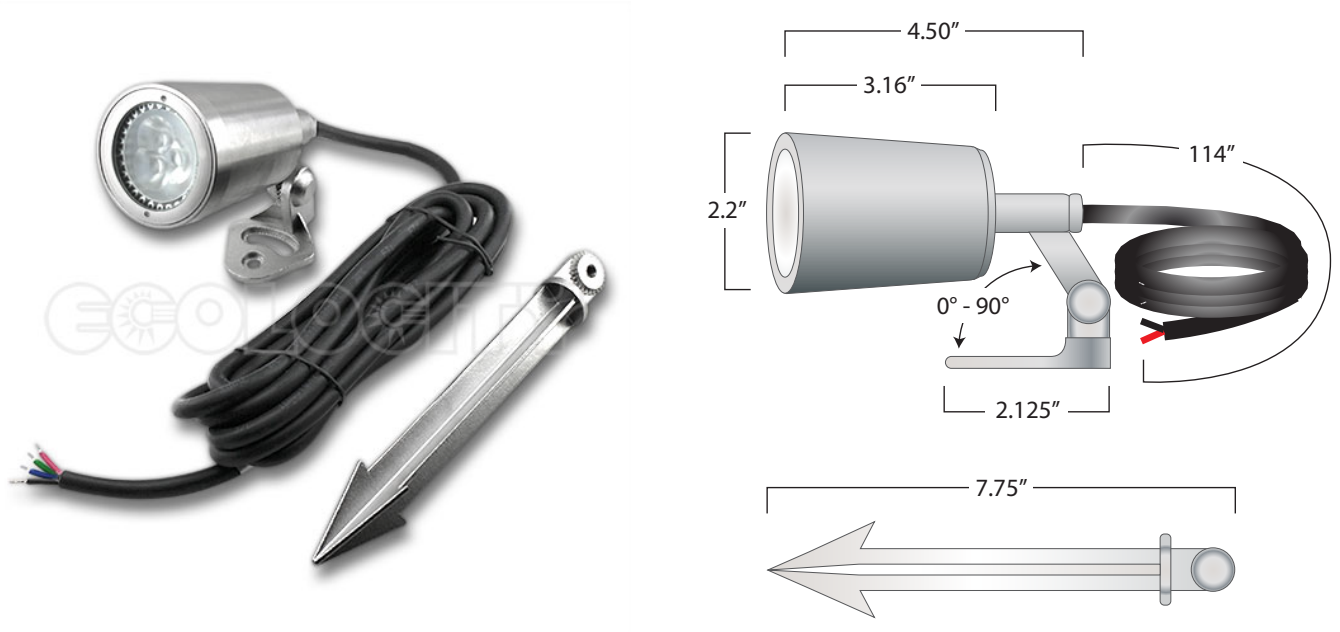

SPECIFICATIONS

CREE Outdoor RGB LED Spot Light - 12VDC 7W

PRODUCT NAME	CREE Outdoor RGB LED Spot Light, 60° - 12VDC 7W, IP67 SS316
URL	Click Here
SKU	OL-ON-S1-RGB
DESCRIPTION	<p>This color changing and dimmable IP67 outdoor rated LED Spot Light uses a heavy duty stainless steel housing to provide a durable and long lasting outdoor LED light fixture for any home or business. Interchangeable mounts allows for simple installation on various surfaces as well as in ground applications. The ability to display over 16 million colors, its small size, 60° beam angle and adjustable 0-90° mount makes this light perfect for landscape lighting, deck lighting, pathway lighting, accent lighting, stage sets, exhibits, or any other indoor or outdoor project. With a lifetime rating of 50,000 hours and low power consumption this fixture is sure to last and enhance the curb appeal of your property. Each fixture includes 9.5' of lead wire, two mounting screws with drywall anchors, and one Allen wrench for interchangeable mounts. This product is a color changing fixture and requires a controller (sold separately), CE and RoHS approved..</p>
DIMENSIONS	2.2" Lamp Diameter x 4.5" Depth (see illustration above)
LIFESPAN	50,000 Hours
COLOR TEMP	RGB
DC VOLTS	12V DC Constant Voltage
RATING	IP67
POWER USE	7 Watts
WARRANTY	1 Year Manufacturers