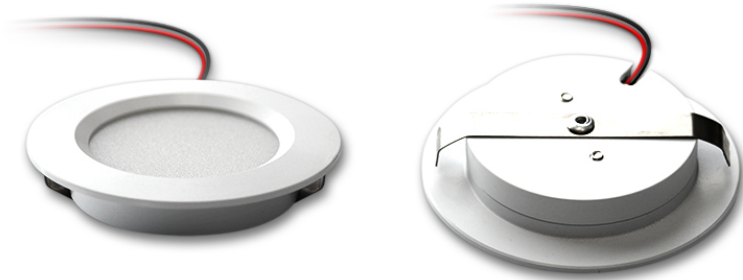

SPECIFICATIONS

2.7" Round Slim LED Puck Light - 3W, 12VDC

PRODUCT NAME	2.7" Round Slim LED Puck Light - 3W, 12VDC
SKU	Daylight White: LD-LF-25R1-DW Warm White: LD-LF-25R1-WW
PRODUCT URL	Daylight White: Click Here Warm White: Click Here
DESCRIPTION	Our slim 12V PWM dimmable LED Puck Lights are an easy to use and aesthetically pleasing light fixture for cabinets, displays, shelves and more. Each light simply needs a cut hole of 2.36" Diameter (60mm) and minimal surface thickness to mount the 0.55" tall fixture. Consuming only 3 watts of 12VDC power per light, these are a low cost and economical indoor lighting solution. Constructed of 15 pieces of 2835 size SMD LEDs, a white aluminum housing with a frosted plastic cover that blends the lights for a nice diffusion. A 7.5" wire lead comes off the backside of the fixture for connection to a 12V power source or PWM dimmer. Each light is CE, RoHS approved and has a 50,000 hour lifetime span.
SUPPLY VOLTAGE	12VDC Constant Voltage
OPERATING HOURS	50,000 Hours
COLOR TEMP	Daylight White: 4000-4500K, Warm White: 2700-3000K
BEAM ANGLE	120°
LUMENS	Daylight White: 220 lm, Warm White: 200 lm
DIMENSIONS	2.68" Diameter x 0.55" Height (68mm Diameter x 14mm Height)
WATTS	3 Watts
CRI	>80
RATING	IP 52
CERTIFICATION	CE, RoHS
WARRANTY	2 year manufacturers