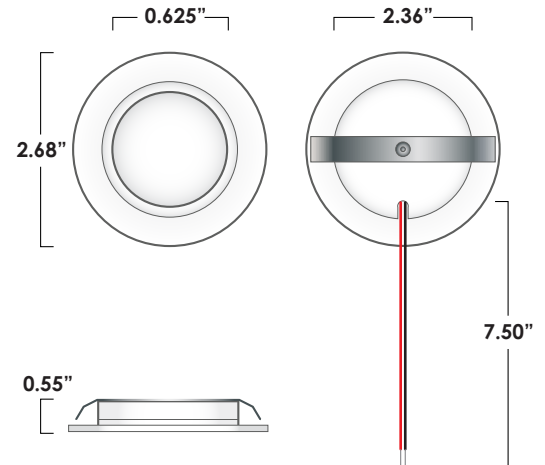

SPECIFICATIONS

2.7" Round Slim LED Puck Light - 3W, 12VDC

PRODUCT NAME	2.7" Round Slim LED Puck Light - 3W, 12VDC
SKU	Daylight White: LD-LF-25R1-DW Warm White: LD-LF-25R1-WW
PRODUCT URL	Daylight White: Click Here Warm White: Click Here
DESCRIPTION	Our slim 12V PWM dimmable LED Puck Lights are an easy to use and aesthetically pleasing light fixture for cabinets, displays, shelves and more. Each light simply needs a cut hole of 2.36" Diameter (60mm) and minimal surface thickness to mount the 0.55" tall fixture. Consuming only 3 watts of 12VDC power per light, these are a low cost and economical indoor lighting solution. Constructed of 15 pieces of 2835 size SMD LEDs, a white aluminum housing with a frosted plastic cover that blends the lights for a nice diffusion. A 7.5" wire lead comes off the backside of the fixture for connection to a 12V power source or PWM dimmer. Each light is CE, RoHS approved and has a 50,000 hour lifetime span.
SUPPLY VOLTAGE	12VDC Constant Voltage
OPERATING HOURS	50,000 Hours
COLOR TEMP	Daylight White: 4000-4500K, Warm White: 2700-3000K
BEAM ANGLE	120°
LUMENS	Daylight White: 220 lm, Warm White: 200 lm
DIMENSIONS	2.68" Diameter x 0.55" Height (68mm Diameter x 14mm Height)
WATTS	3 Watts
CRI	>80
RATING	IP 52
CERTIFICATION	CE, RoHS
WARRANTY	2 year manufacturers