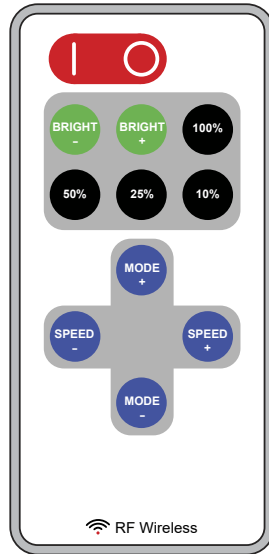

# CONNECTION INSTRUCTIONS

# Waterproof Mini LED Dimmer With RF Remote

- Power On/Off
- 10 Levels Brightness Adjustment
- Dimming Shortcuts
- Shuffle between 8 Modes
- 10 Levels Speed Adjustment

**PAIRING NEW REMOTE:** Immediately after applying DC power, press and hold the power on and brightness + buttons together. A yellow indicator light indicates a successful pair.