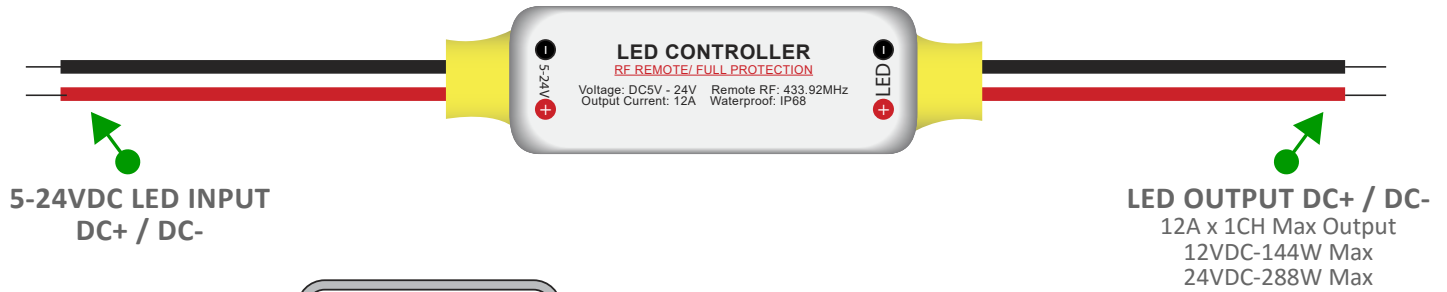

# CONNECTION INSTRUCTIONS

# Waterproof Mini LED Dimmer With RF Remote

- Power On/Off
- 10 Levels Brightness Adjustment
- Dimming Shortcuts
- Shuffle between 8 Modes
- 10 Levels Speed Adjustment

**PAIRING NEW REMOTE:** Immediately after applying DC power, press and hold the power on and brightness + buttons together. A yellow indicator light indicates a successful pair.