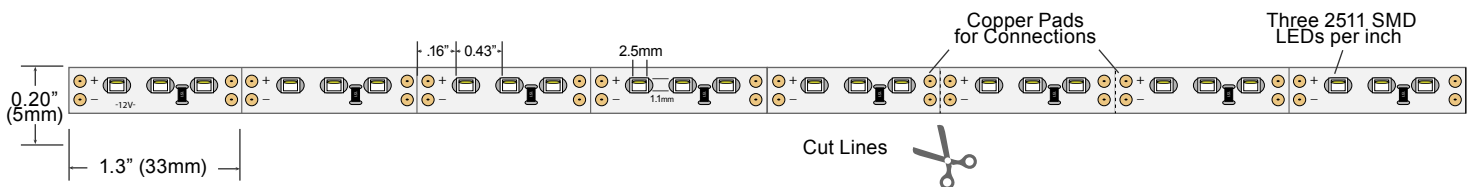

## Ribbon Star Side Light, 450 LEDs - 16.4 ft (5m)

**PRODUCT NAME** Ribbon Star Side Light, 450 LEDs - 16.4 ft (5m)  
**SKUs** White: RL-SC-RSS2-W-10 / Warm White: RL-SC-RSS2-WW-10

**DESCRIPTION** This Ribbon Star Side Light LED Light Strip with 450 high quality White Side Lit LEDs provides a perfect light source for many different projects. The 16.4ft(5m) LED Strip Light can be cut every inch and has a 5mm slim profile to easily conceal in any LED Strip Light application. Comes with 3M™ mounting tape on the back, for the best long-term mounting solution. 3 SMD LEDs per 1.3" with a total of 450 LEDs that require 33.5W of 12VDC power or 2.04W per foot. This LED strip light is great for projects that your typical SMD LED Strip will not configure to. Use for back lighting, halo lighting, back splash lighting, coves, under counter lights, toe kick lighting, under stairs or any other lighting applications that require a slim flexible LED Strip Light. Comes with two quick connectors. Requires a 12VDC Constant Voltage power source. 6000K Color Temperature.

**DIMENSIONS** 197" L X 0.20" W X 0.07" H (5m L X 5mm W X 1.8mm H)

**APPROVALS** CE, RoHS

**LIFESPAN** 50,000 Hours

**WARRANTY** 2 Year Manufacturers

SKU	Color	Length	LED Qty	LED Type	Light Output (mcd/ft.)	Lumen (lumen/ft.)	Beam Angle	Voltage (VDC)	Current (Amps/ft.)	Watts Required	Max Serial Connection
RL-SC-RSS2-W-10	White 6500K	197" (5m)	450	TOP SMD LED 2511	2400 x 37	101	120°	12	0.17	2.02W per ft. 33.5W per 197"	30 Feet
RL-SC-RSS2-WW-10	Warm Wht 3500K	197" (5m)	450	TOP SMD LED 2511	1700 x 37	76	120°	12	0.17	2.02W per ft. 33.5W per 118"	30 Feet