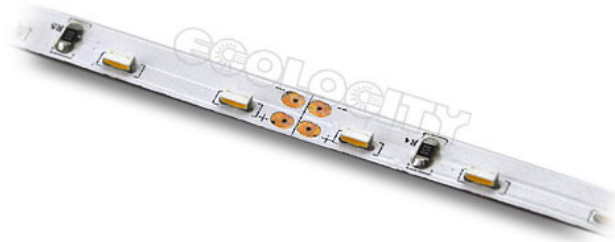

## Ribbon Star Side Light, 450 LEDs - 16.4 ft (5m)

**PRODUCT NAME** Ribbon Star Side Light, 450 LEDs - 16.4 ft (5m)  
**SKUs** White: RL-SC-RSS2-W-10 / Warm White: RL-SC-RSS2-WW-10

**DESCRIPTION** This Ribbon Star Side Light LED Light Strip with 450 high quality White Side Lit LEDs provides a perfect light source for many different projects. The 16.4ft(5m) LED Strip Light can be cut every inch and has a 5mm slim profile to easily conceal in any LED Strip Light application. Comes with 3M™ mounting tape on the back, for the best long-term mounting solution. 3 SMD LEDs per 1.3" with a total of 450 LEDs that require 33.5W of 12VDC power or 2.04W per foot. This LED strip light is great for projects that your typical SMD LED Strip will not configure to. Use for back lighting, halo lighting, back splash lighting, coves, under counter lights, toe kick lighting, under stairs or any other lighting applications that require a slim flexible LED Strip Light. Comes with two quick connectors. Requires a 12VDC Constant Voltage power source. 6000K Color Temperature.

**DIMENSIONS** 197" L X 0.20" W X 0.07" H (5m L X 5mm W X 1.8mm H)

**APPROVALS** CE, RoHS

**LIFESPAN** 50,000 Hours

**WARRANTY** 2 Year Manufacturers

SKU	Color	Length	LED Qty	LED Type	Light Output (mcd/ft.)	Lumen (lumen/ft.)	Beam Angle	Voltage (VDC)	Current (Amps/ft.)	Watts Required	Max Serial Connection
RL-SC-RSS2-W-10	White 6500K	197" (5m)	450	TOP SMD LED 2511	2400 x 37	101	120°	12	0.17	2.02W per ft. 33.5W per 197"	30 Feet
RL-SC-RSS2-WW-10	Warm Wht 3500K	197" (5m)	450	TOP SMD LED 2511	1700 x 37	76	120°	12	0.17	2.02W per ft. 33.5W per 118"	30 Feet