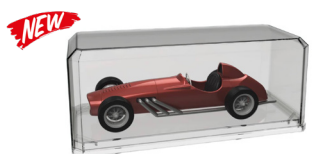

Model not included

NEW

AUTO DISPLAY CASE (CLEAR BOTTOM) (1:43) - NEW!
#P143C-BC - $4.50