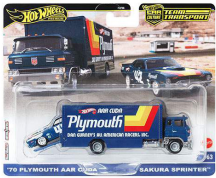

HOT WHEELS 2024 PREMIUM - CAR CULTURE - TEAM TRANSPORT 2024 RELEASE A (CASE OF 4) (1:64)
#HW-FLF56-2024-A - $69.95