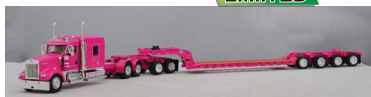

KENWORTH W900L 72" (BLUE/GRAY) W/EAST END DUMP (CHROME/BLACK) (1:64) - LIMITED!
#DCP60-1563 - $119.95

LIMITED

KENWORTH W900L 72" AEROCAB FLAT TOP SLEEPER W/JEEP, FONTAINE TRI-AXLE LOWBOY & FLIP AXLE (PINK) (1:64) - LIMITED!
#DCP60-1497 - $149.95

LIMITED