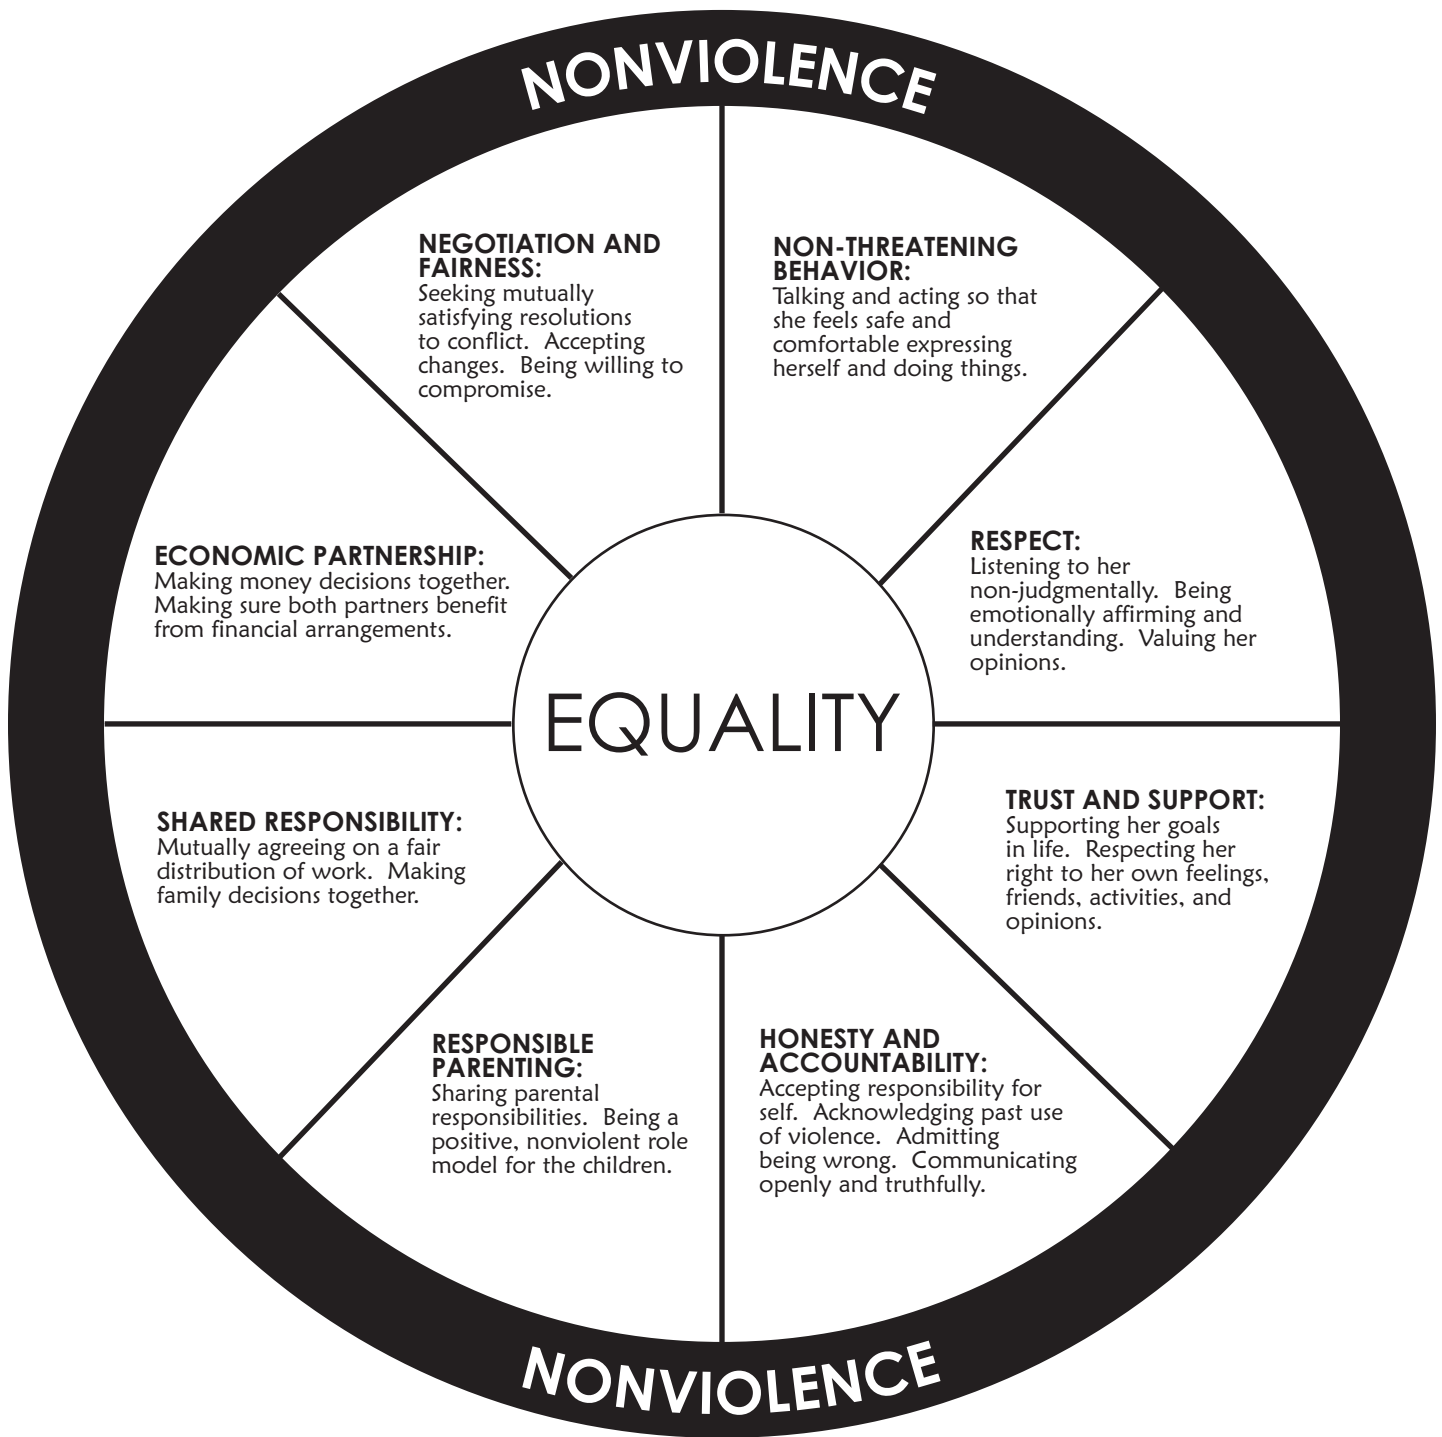

# EQUALITY WHEEL

Developed by:  
Domestic Abuse Intervention Project  
202 East Superior Street  
Duluth, MN 55802  
218.722.4134

Produced and distributed by:

**NATIONAL CENTER**  
on Domestic and Sexual Violence  
*training • consulting • advocacy*  
4612 Shoal Creek Blvd. • Austin, Texas 78756  
512.407.9020 (phone and fax) • [www.ncdsv.org](http://www.ncdsv.org)