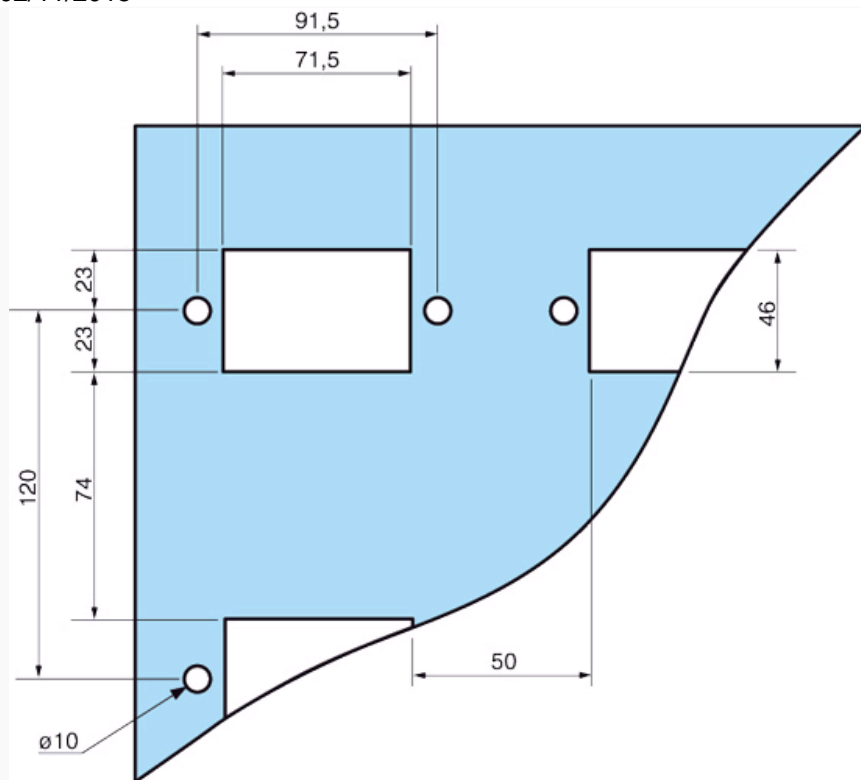

	Type	Description
88970809	MA1	IP40 faceplate : CD12 or XD10

Specifications

Dimensions (mm)

IP40

N°	Legend
1	88970809 = 110 88970810 = 155
2	88970809 = 108 88970810 = 108

Dimensions (mm)

**Dimensions (mm)**