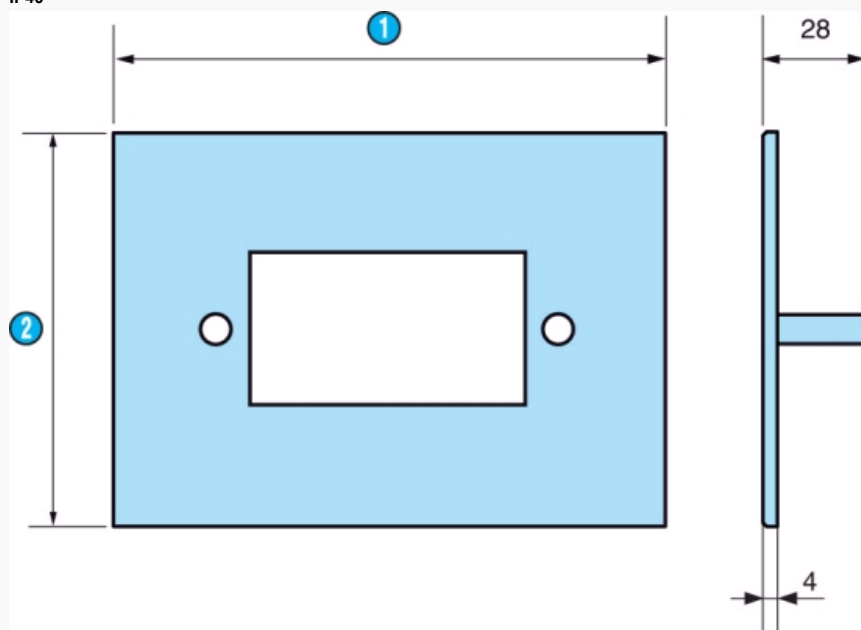

Faceplates MA1 Part number 88970809

- IP67 : sealing on front panel, panel-mounting of the Millennium 3
- IP40 : direct access to the front of the controller, possibility of labelling (laser marking)

Part numbers

	Type	Description
88970809	MA1	IP40 faceplate : CD12 or XD10

Specifications

Dimensions (mm)

IP40

N°	Legend
1	88970809 = 110 88970810 = 155
2	88970809 = 108 88970810 = 108

Dimensions (mm)

**Dimensions (mm)**