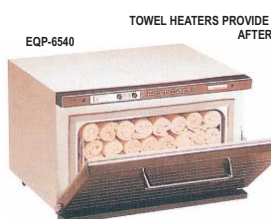

TOWEL HEATER

TOWEL HEATERS PROVIDE CLEAN, WARM AND SANITARY TOWELS FOR DURING OR AFTER MEALS OR EVEN WHILE COOKING.

EQP-6540

EQP-6540 HOLDS 40-80 PIECES

EQP-6541 HOLDS 180-320 PCS

EQP-6542 HOLDS 180-320 PCS