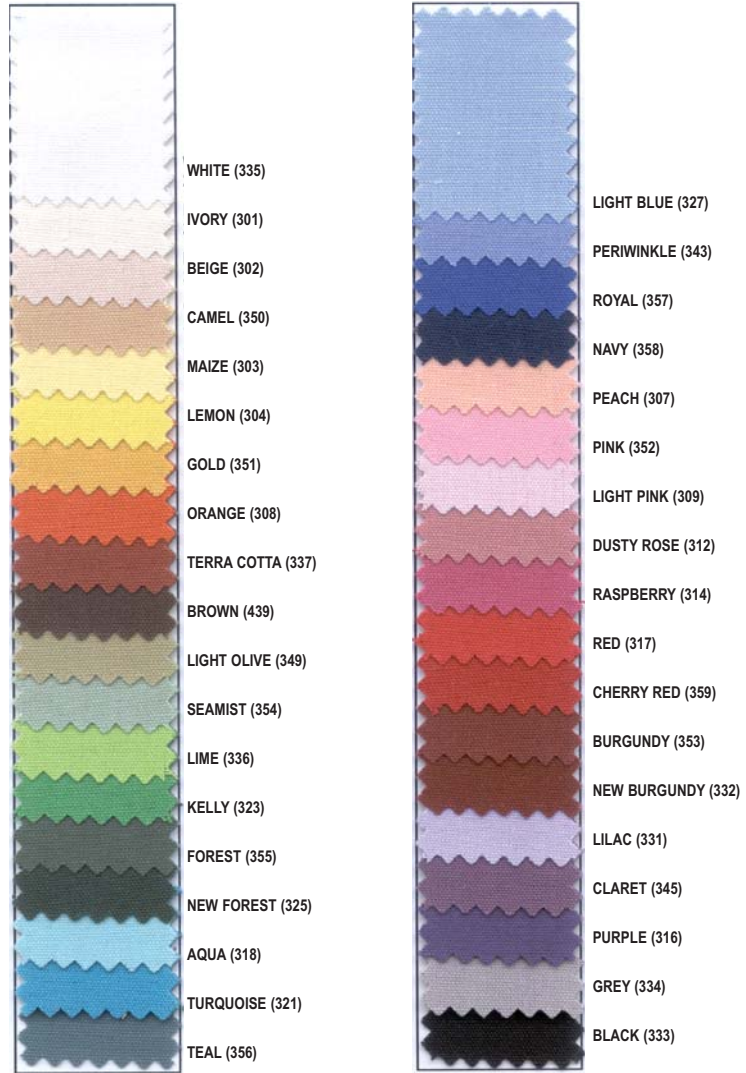

DYE LOT COLOR OF FABRIC MAY VARY FROM ORDER TO ORDER.