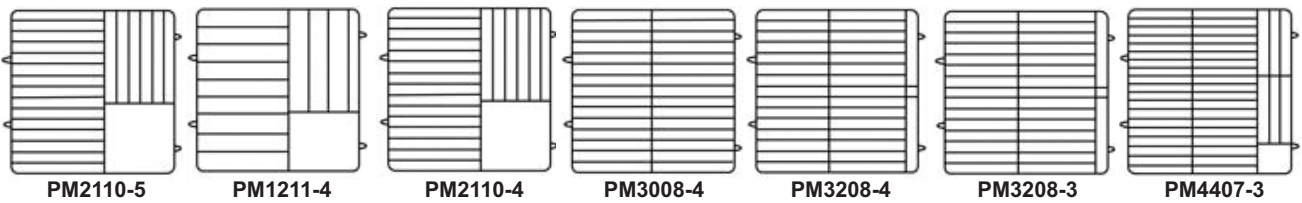

ITEM NUMBER	DESCRIPTION	PLATE SIZE RANGE	MAX PLATE DEPTH	PLATE PER RACK	CASE PACK
*PM1412-6	PLATE RACK W/ SIX EXTENDERS	10 3/4" TO 12 5/16"	UP TO 1 3/8"	14	1 EA.
*PM1912-6	PLATE RACK W/ SIX EXTENDERS	11" TO 12"	UP TO 1"	19	1 EA.
*PM0912-6	PLATE RACK W/ SIX EXTENDERS	11 1/4" TO 12 1/2"	UP TO 2 3/8"	9	1 EA.
*PM1211-6	PLATE RACK W/ SIX EXTENDERS	10 3/4" TO 11 3/16"	UP TO 1 3/4"	12	1 EA.
*PM2011-6	PLATE RACK W/ SIX EXTENDERS	10 3/4" TO 11"	UP TO 1"	20	1 EA.
*PM1510-5	PLATE RACK W/ FIVE EXTENDERS	9" TO 10 3/4"	UP TO 1 3/8"	15	2 EA.
*PM1211-5	PLATE RACK W/ FIVE EXTENDERS	9 3/16" TO 10 3/4"	UP TO 1 3/4"	12	2 EA.
*PM2011-5	PLATE RACK W/ FIVE EXTENDERS	10" TO 10 3/4"	UP TO 1"	20	2 EA.
*PM2110-5	PLATE RACK W/ FIVE EXTENDERS	9 3/16" TO 10"	UP TO 1"	21	2 EA.
*PM1211-4	PLATE RACK W/ FOUR EXTENDERS	8 3/4" TO 9 3/16"	UP TO 1 3/4"	12	2 EA.
*PM2110-4	PLATE RACK W/ FOUR EXTENDERS	8 3/4" TO 9 3/16"	UP TO 1"	21	2 EA.
*PM2209-4	PLATE RACK W/ FOUR EXTENDERS	7" TO 7 7/8"	UP TO 1 3/8"	22	2 EA.
*PM3008-4	PLATE RACK W/ FOUR EXTENDERS	8" TO 8 3/4"	UP TO 1"	30	2 EA.
*PM3208-4	PLATE RACK W/ FOUR EXTENDERS	7 5/8" TO 8"	UP TO 1"	32	2 EA.
*PM3208-3	PLATE RACK W/ THREE EXTENDERS	4 3/4" TO 7 5/8"	UP TO 1"	32	2 EA.
*PM4407-3	PLATE RACK W/ THREE EXTENDERS	6" TO 7"	UP TO 3/4"	44	2 EA.
*PM2006-3	PLATE RACK W/ THREE EXTENDERS	4 3/4" TO 6 1/2"	UP TO 2"	20	2 EA.
*PM2209-3	PLATE RACK W/ THREE EXTENDERS	7" TO 8 3/4"	UP TO 1 3/8"	22	2 EA.
*PM4806-2	PLATE RACK W/ TWO EXTENDERS	5" TO 6"	3/4"	48	2 EA.
*PM3807-2	PLATE RACK W/ TWO EXTENDERS	5" TO 6 1/8"	UP TO 1"	38	2 EA.