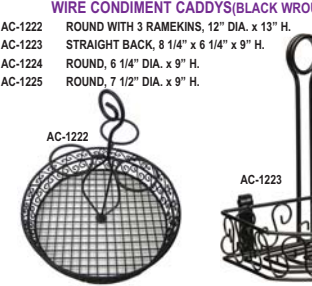

WIRE CONDIMENT CADDYS (BLACK WROUGHT IRON)
AC-1222 ROUND WITH 3 RAMEKINS, 12" DIA. x 13" H.
AC-1223 STRAIGHT BACK, 8 1/4" x 6 1/4" x 9" H.
AC-1224 ROUND, 6 1/4" DIA. x 9" H.
AC-1225 ROUND, 7 1/2" DIA. x 9" H.