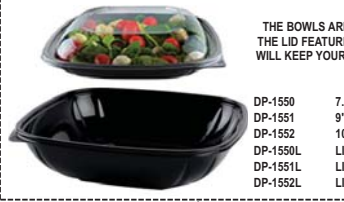

GOLD DISPOSABLE CUTLERY (PLASTIC)
EACH ITEM IS SOLD IN A BULK BOX ONLY.

DP-8870	SPOON	ALL SALES FINAL	6.25" L.	CASE PACK
DP-8871	FORK		7.25" L.	400 EACH
DP-8872	KNIFE		8" L.	400 EACH
DP-8873	MINI FORK		4" L.	576 EACH
DP-8874	MINI SPOON		4" L.	576 EACH
DP-8878	NAPKIN ROLLED FORK, SPOON, & KNIFE			70 EACH

DP-8890	SERVING SPOON	ALL SALES FINAL	10" L.	CASE PACK
DP-8891	SERVING FORK		10" L.	60 EACH
DP-8892	CAKE CUTTER		6.5" L.	40 EACH
DP-8893	TONG		8.5" L.	72 EACH
DP-8894	TONG		8.5" L.	40 EACH

DP-8910	CAKE CUTTER	ALL SALES FINAL	9.5" L.	CASE PACK
DP-8911	SERVING SPOON		9" L.	40 EACH
DP-8912	SERVING FORK		9" L.	60 EACH
DP-8913	SERVING TONG		6.5" L.	50 EACH
DP-8914	SERVING TONG		8.5" L.	30 EACH

DISPOSABLE CUTLERY (PLASTIC)
SOLD IN 1,224 CASE PACKS ONLY (24 INNER PACKS)

DP-363C	ASSORTED CUTLERY-CLEAR
DP-363W	ASSORTED CUTLERY-WHITE
DP-360C	SPOONS-CLEAR
DP-360W	SPOONS-WHITE
DP-361C	FORKS-CLEAR
DP-361W	FORKS-WHITE
DP-362C	KNIVES-CLEAR
DP-362W	KNIVES-WHITE

DISPOSABLE PETE BOWLS WITH LIDS
THE BOWLS ARE MADE FROM BLACK PETE, WHILE THE LIDS ARE CLEAR PETE. THE LID FEATURES A SECURE LOCKING SEAL AND ANTI-FOG TECHNOLOGY THAT WILL KEEP YOUR FOOD FRESH AND LOOKING BEAUTIFUL. BOWLS AND LIDS ARE SOLD SEPARATE AND IN THE CASE PACK ONLY.

DP-1550	7.5" SQUARE, 32 OZ BOWL	BLACK	300 EA.
DP-1551	9" SQUARE, 48 OZ BOWL <td>BLACK</td> <td>150 EA.</td>		
DP-1552	10.75" SQUARE, 80 OZ BOWL <td>BLACK</td> <td>50 EA.</td>		
DP-1550L	LID ONLY FOR 7.5" BOWL,	CLEAR	300 EA.
DP-1551L	LID ONLY FOR 9" BOWL	CLEAR	150 EA.
DP-1552L	LID ONLY FOR 10.75" BOW	CLEAR	50 EA.