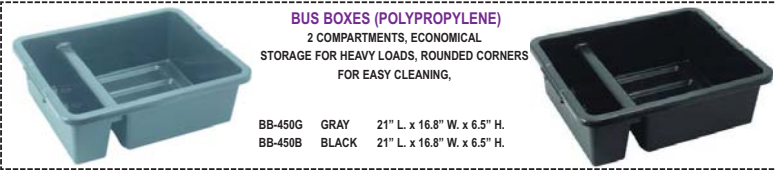

- BB-450G GRAY 21" L. x 16.8" W. x 6.5" H.
- BB-450B BLACK 21" L. x 16.8" W. x 6.5" H.

SERVICE CART
VERSATILE, STRONG AND DURABLE, THIS UTILITY CART IS PERFECT FOR TRANSPORTING MATERIALS FROM RECEIVING DOCK TO STOREROOM, DOWN HALLWAYS, OR FRONT OF THE HOUSE. THE THREE TIERS GIVE YOU AMPLE ROOM TO USE THIS CART FOR BUSSING SERVICE, FOOD BAR SETUP, CATERING EVENTS, BEVERAGE SERVICE, EQUIPMENT STORAGE, ROOM SERVICE DELIVERY AND MORE! PLEASE SPECIFY COLOR WHEN ORDERING. GRAY(G) OR BLACK(B)

- CART-500 33.25" x 17" x 37.6" SERVICE CART
- CART-505 40" x 19.75" x 37.5" SERVICE CART
- CART-506 SILVERWARE BIN FOR USE CART-500 OR CART-505. BLACK ONLY

SERVICE CART (POLYETHYLENE)
STAINLESS STEEL UTILITY CART, THREE SHELVES WITH SWIVEL CASTERS. ULTRA-DURABLE WELDED CONSTRUCTION. REINFORCED FRONT EDGE FOR INCREASED STRENGTH. BUMPERS ON LEGS AND HANDLES TO PROTECT WALLS AND DOORS. SOUND DEADENING PANELS UNDER SHELVES TO MINIMIZE VIBRATIONS AND NOISE.