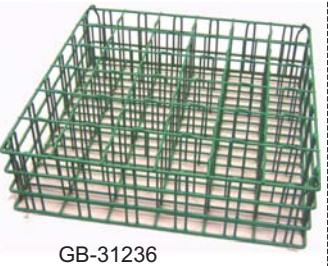

GB-31236

WIRE GLASSES BASKET

ITEM NUMBER	DESCRIPTION	OVERALL DIMENSIONS	COMPARTMENT SIZE	CASE PACK
GB-99	9 COMPARTMENT DISH BASKET FOR ASH TRAY, SUGAR BOWL	18 3/4" L. X 18 3/4" W.	6" X 6" X 3"H.	1 EA.
GB-616	16 COMPARTMENT DISH BASKET	18 3/4" L. X 18 3/4" W.	4 1/2" X 4 1/2" X 5" H.	1 EA.
GB-716	16 COMPARTMENT DISH BASKET FOR TEA CUP	18 3/4" L. X 18 3/4" W.	4 1/2" X 4 1/2" X 3" H.	1 EA.
GB-66516	16 COMPARTMENT DISH BASKET FOR WATER GOBLET GLASS	18 3/4" L. X 18 3/4" W.	4 1/2" X 4 1/2" X 5" H.	1 EA.
GB-325	25 COMPARTMENT DISH BASKET FOR 7 OZ. ROCKS, 8.5 OZ. WINE, 12 OZ. GOBLET, 4.5 OZ. - 5.5 OZ. CHAMPAGNE, & 12 OZ. PILSNER GLASS	18 3/4" L. X 18 3/4" W.	3 1/2" X 3 1/2" X 6" H.	1 EA.
GB-425	25 COMPARTMENT	18 3/4" L. X 18 3/4" W.	3 1/2" X 3 1/2" X 8" H.	1 EA.
GB-525	25 COMPARTMENT DISH BASKET FOR 10 OZ. OLD FASHION, 6 OZ PUNCH CUP	18 3/4" L. X 18 3/4" W.	3 1/2" X 3 1/2" X 3 3/8"H.	1 EA.
GB-5025	25 COMPARTMENT DISH BASKET FOR MUGS & IMPORT CUPS	18 3/4" L. X 18 3/4" W.	3 1/2" X 3 1/2" X 4" H.	1 EA.
GB-136	36 COMPARTMENT DISH BASKET FOR 4.5 OZ. COCKTAIL, 4 OZ. WHISKEY, 8 OZ. HIGH BALL, 10 OZ. COLLINS, & 6 1/2 OZ. WINE GLASS	18 3/4" L. X 18 3/4" W.	2 3/4" X 2 3/4" X 5 3/4" H.	1 EA.
GB-7736	36 COMPARTMENT DISH BASKET FOR TULIP CHAMPAGNEGLASS	18 3/4" L. X 18 3/4" W.	2 3/4" X 2 3/4" X 8 5/8" H.	1 EA.
GB-849	49 COMPARTMENT DISH BASKET FOR SALT & PEPPER	18 3/4" L. X 18 3/4" W.	2 3/8" X 2 3/8" X 4 1/8" H.	1 EA.
GB-30216	16 COMPARTMENT DISH BASKET FOR TEA CUP	19 1/4" L. X 19 1/4" W.	43/8" X 4 3/8" X 2 3/4" H.	1 EA.
GB-31325	25 COMPARTMENT DISH BASKET FOR 7 OZ. ROCKS, 8.5 OZ. WINE, 12 OZ. GOBLET, 4.5 OZ. - 5.5 OZ. CHAMPAGNE, & 12 OZ. PILSNER GLASS	19 1/4" L. X 19 1/4" W.	3 1/2" X 3 1/2" X 6 1/2" H.	1 EA.
GB-31525	25 COMPARTMENT DISH BASKET	19 1/4" L. X 19 1/4" W.	3 1/2" X 3 1/2" X 5 1/4" H.	1 EA.
GB-31625	25 COMPARTMENT DISH BASKET	19 1/4" L. X 19 1/4" W.	3 1/2" X 3 1/2" X 8" H.	1 EA.
GB-32625	25 COMPARTMENT DISH BASKET	19 1/4" L. X 19 1/4" W.	3 1/2" X 3 1/2" X 9" H.	1 EA.
GB-31236	36 COMPARTMENT DISH BASKET FOR 4.5 OZ. COCKTAIL, 4 OZ. WHISKEY, 8 OZ. HIGH BALL, 10 OZ. COLLINS, & 6 1/2 OZ. WINE GLASS	19 1/4" L. X 19 1/4" W.	2 7/8" X 2 7/8" X 5 1/4" H.	1 EA.
GB-31436	36 COMPARTMENT DISH BASKET	19 1/4" L. X 19 1/4" W.	2 7/8" X 2 7/8" X 6 1/2" H.	1 EA.
GB-314036	36 COMPARTMENT DISH BASKET FOR TULIP CHAMPAGNEGLASS	19 1/4" L. X 19 1/4" W.	2 7/8" X 2 7/8" X 9" H.	1 EA.