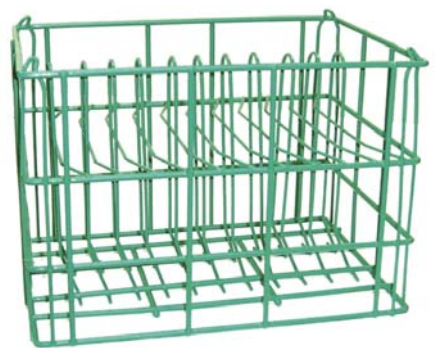

TEL: 508-892-9618

FAX: 508-892-9745

WWW.CATERERSWAREHOUSE.COM

WAREWASHING WIRE RACKS

12 COMPARTMENT PASTA BOWL RACK/ 12" ROUND PLATTER RACK

ITEM NUMBER	OVERALL DIMENSIONS	COMPARTMENT SIZE	CASE PACK
DR-90712	18 3/4" X 13 1/2" X 11 1/4"	?	1 EA.