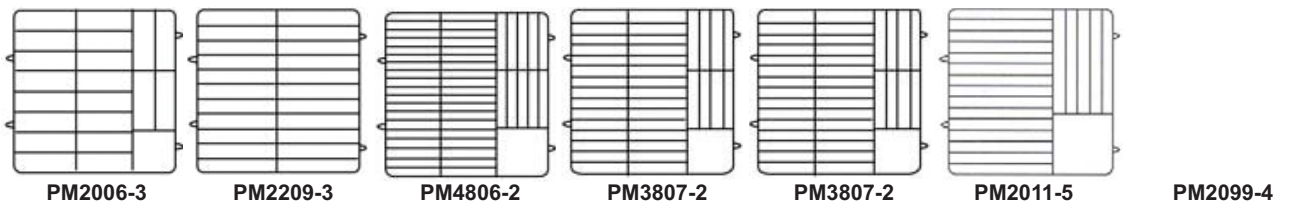

ITEM NUMBER	DESCRIPTION	PLATE SIZE RANGE	MAX PLATE DEPTH	PLATE PER RACK	CASE PACK
*PM1412-6	PLATE RACK W/ SIX EXTENDERS	10 3/4" TO 12 5/16"	UP TO 1 3/8"	14	1 EA.
*PM1912-6	PLATE RACK W/ SIX EXTENDERS	11" TO 12"	UP TO 1"	19	1 EA.
*PM0912-6	PLATE RACK W/ SIX EXTENDERS	11 1/4" TO 12 1/2"	UP TO 2 3/8"	9	1 EA.
*PM1211-6	PLATE RACK W/ SIX EXTENDERS	10 3/4" TO 11 3/16"	UP TO 1 3/4"	12	1 EA.
*PM2011-6	PLATE RACK W/ SIX EXTENDERS	10 3/4" TO 11"	UP TO 1"	20	1 EA.
*PM1510-5	PLATE RACK W/ FIVE EXTENDERS	9" TO 10 3/4"	UP TO 1 3/8"	15	2 EA.
*PM1211-5	PLATE RACK W/ FIVE EXTENDERS	9 3/16" TO 10 3/4"	UP TO 1 3/4"	12	2 EA.
*PM2011-5	PLATE RACK W/ FIVE EXTENDERS	10" TO 10 3/4"	UP TO 1"	20	2 EA.
*PM2110-5	PLATE RACK W/ FIVE EXTENDERS	9 3/16" TO 10"	UP TO 1"	21	2 EA.
*PM1211-4	PLATE RACK W/ FOUR EXTENDERS	8 3/4" TO 9 3/16"	UP TO 1 3/4"	12	2 EA.
*PM2110-4	PLATE RACK W/ FOUR EXTENDERS	8 3/4" TO 9 3/16"	UP TO 1"	21	2 EA.
*PM2209-4	PLATE RACK W/ FOUR EXTENDERS	7" TO 7 7/8"	UP TO 1 3/8"	22	2 EA.
*PM3008-4	PLATE RACK W/ FOUR EXTENDERS	8" TO 8 3/4"	UP TO 1"	30	2 EA.
*PM3208-4	PLATE RACK W/ FOUR EXTENDERS	7 5/8" TO 8"	UP TO 1"	32	2 EA.
*PM3208-3	PLATE RACK W/ THREE EXTENDERS	4 3/4" TO 7 5/8"	UP TO 1"	32	2 EA.
*PM4407-3	PLATE RACK W/ THREE EXTENDERS	6" TO 7"	UP TO 3/4"	44	2 EA.
*PM2006-3	PLATE RACK W/ THREE EXTENDERS	4 3/4" TO 6 1/2"	UP TO 2"	20	2 EA.
*PM2209-3	PLATE RACK W/ THREE EXTENDERS	7" TO 8 3/4"	UP TO 1 3/8"	22	2 EA.
*PM4806-2	PLATE RACK W/ TWO EXTENDERS	5" TO 6"	3/4"	48	2 EA.
*PM3807-2	PLATE RACK W/ TWO EXTENDERS	5" TO 6 1/8"	UP TO 1"	38	2 EA.