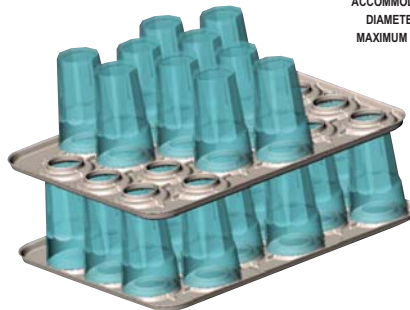

TEL: 508-892-9618

FAX: 508-892-9745

WWW.CATERERSWAREHOUSE.COM

WAREWASHING RACKS

TRAEX® CLOSED WALL PLATE CRATE® WAREWASHING SYSTEM

THE COMBINATION OF CLOSED WALLS, A REMOVABLE SOLID COVER AND RACK DOLLY PROTECTS WARE FROM DUST, BACTERIA AND PESTE, PREVENTING THE NEED TO REWASH BETWEEN EVENTS. THIS PRODUCT IS A MADE TO ORDER ITEM. PRODUCT IS ASSEMBLED AS ORDERED. LEAD TIME TO PRODUCE THESE PRODUCTS IS 1-2 BUSINESS DAYS BEFORE SHIPPING. THIS CUSTOM MADE TO ORDER ITEM CANNOT BE CHANGED, CANCELED, OR RETURNED ONCE ORDERED. ALL SALES FINAL.

- BUILT IN BASE RACK DIVIDERS PROVIDE 100% VERTICAL PROTECTION
- SNAP FIT EXTENDERS WILL NOT LOOSEN OVER TIME OR COME APART
- CO-POLYMER PLASTIC GIVES RACKS CHEMICAL, IMPACT AND HEAT RESISTANCE - SAFE UP TO 180 F° FOR 30 MINUTES
- OUTSIDE DIMENSIONS: 19 3/4" X 19 3/4"
- COMPARTMENT SIZE DIMENSIONS SHOWN BELOW

*ALL TRAEX® RACKS ARE MADE TO ORDER. CAN'T BE CHANGED, CANCELLED, OR RETURNED ONCE ORDERED.

TRAEX® PLATE CRATE WASHING SYSTEM