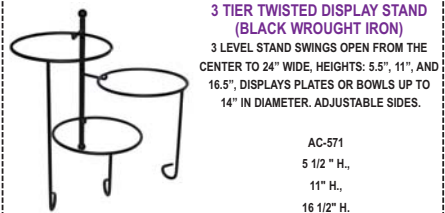

3 TIER TWISTED DISPLAY STAND (BLACK WROUGHT IRON)
3 LEVEL STAND SWINGS OPEN FROM THE CENTER TO 24" WIDE. HEIGHTS: 5.5", 11", AND 16.5". DISPLAYS PLATES OR BOWLS UP TO 14" IN DIAMETER. ADJUSTABLE SIDES.

AC-571
5 1/2" H.,
11" H.,
16 1/2" H.

STANDS (WROUGHT IRON)

- AC-7311 TWO TIER SMALL RECTANGULAR, HOLDS CHI-7319
- AC-7312 TWO TIER LARGE RECTANGULAR, HOLDS CHI-7321 & CHI-7325
- AC-7313 THREE TIER LARGE RECTANGULAR, HOLDS CHI-7321 & CHI-7325
- AC-7314 THREE TIER LARGE RECTANGULAR, HOLDS CHI-7321 & 2 CHI-7323
- AC-7315 THREE TIER LARGE RECTANGULAR, HOLD CHI-7305, CHI-7307, & CHI-7309

BOWLS AND PLATTERS (CERAMIC)

- CHI-7305 WHITE BOWL, 40 OZ., 8.5" DIAMETER, FITS IN STAND AC-7315
- CHI-7307 WHITE BOWL, 60 OZ., 12" DIAMETER, FITS IN STAND AC-7315
- CHI-7309 WHITE BOWL, 180 OZ., 17" DIAMETER, FITS IN STAND AC-7315
- CHI-7319 WHITE RECTANGULAR PLATTER, 14.25" x 7.5", FITS IN STAND AC-7311
- CHI-7321 WHITE RECTANGULAR PLATTER, 21" x 13", FITS IN STAND AC-7312, AC-7313, OR AC-7314
- CHI-7323 WHITE RECTANGULAR PLATTER, 18" L. x 8 3/4" W., FITS AC-7314
- CHI-7325 WHITE WAVY PLATTER, 21" L. x 13.5" W., FITS AC-7312 & AC-7313