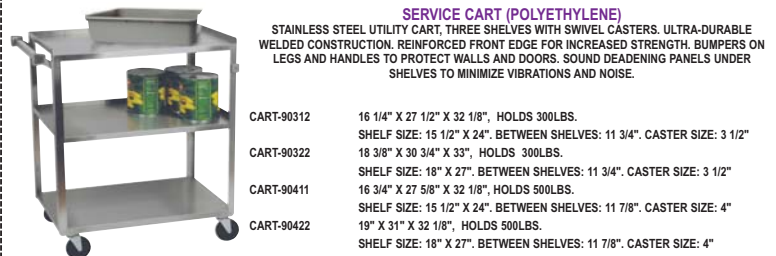

- CART-90312 16 1/4" X 27 1/2" X 32 1/8", HOLDS 300LBS. SHELF SIZE: 15 1/2" X 24". BETWEEN SHELVES: 11 3/4". CASTER SIZE: 3 1/2"
- CART-90322 18 3/8" X 30 3/4" X 33", HOLDS 300LBS. SHELF SIZE: 18" X 27". BETWEEN SHELVES: 11 3/4". CASTER SIZE: 3 1/2"
- CART-90411 16 3/4" X 27 5/8" X 32 1/8", HOLDS 500LBS. SHELF SIZE: 15 1/2" X 24". BETWEEN SHELVES: 11 7/8". CASTER SIZE: 4"
- CART-90422 19" X 31" X 32 1/8", HOLDS 500LBS. SHELF SIZE: 18" X 27". BETWEEN SHELVES: 11 7/8". CASTER SIZE: 4"

3 SHELF KNOCK DOWN CARTS
CHROME PLATED TUBULAR FRAME, 20 GAUGE STAINLESS STEEL SHELVES SIT ON 4" CASTERS, HEIGHT BETWEEN SHELVES: 8.5", OVERALL HEIGHT: 36.5".