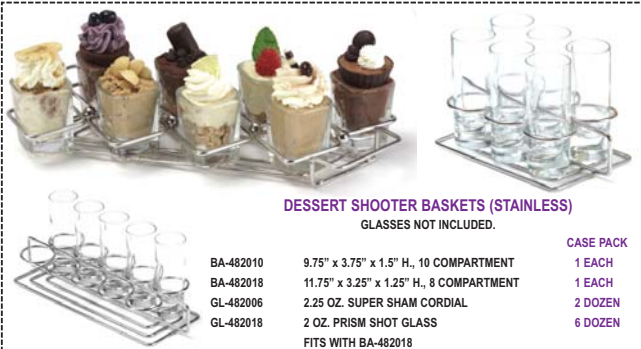

DESSERT SHOOTER BASKETS (STAINLESS)
GLASSES NOT INCLUDED.

BA	SIZE	DESCRIPTION	CASE PACK
BA-482010	9.75" x 3.75" x 1.5" H.	10 COMPARTMENT	1 EACH
BA-482018	11.75" x 3.25" x 1.25" H.	8 COMPARTMENT	1 EACH
GL-482006	2.25 OZ.	SUPER SHAM CORDIAL	2 DOZEN
GL-482018	2 OZ.	PRISM SHOT GLASS	6 DOZEN

FITS WITH BA-482018