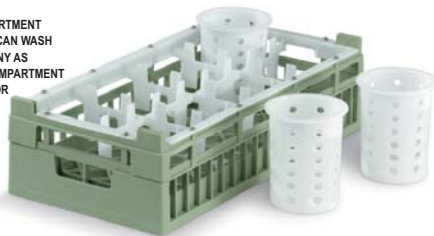

CYLINDER RACK

EACH CYLINDER HAS ITS OWN COMPARTMENT (4 3/8x4 3/8x4 1/2 INCH), SO THAT YOU CAN WASH A SINGLE CYLINDER, OR UP TO AS MANY AS EIGHT AT A TIME. THIS HALF SIZE 8-COMPARTMENT RACK IS AVAILABLE IN LIGHT GREEN OR COCOA. PLEASE SPECIFY COLOR WHEN ORDERING.

TR-412
10" x 19 3/4" x 5 11/16"

CUP MAX STACKERS

ACCOMMODATES CUPS WITH: MINIMUM 3" INSIDE DIAMETER, MAXIMUM 3.5" OUTSIDE DIAMETER, MAXIMUM 2.75" BASE DIAMETER. COLOR: BEIGE. SOLD IN QTY'S 6.

TX-6200