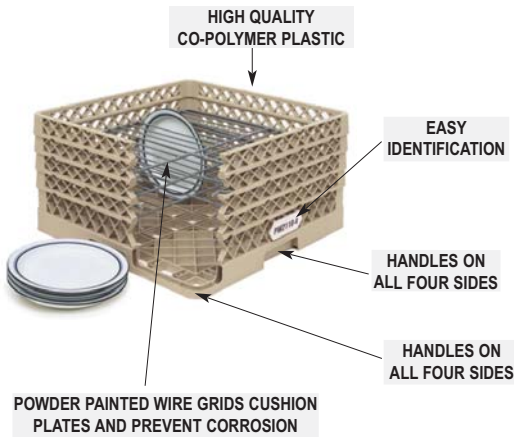

TEL: 508-892-9618

FAX: 508-892-9745

WWW.CATERERSWAREHOUSE.COM

PAGE 199

WAREWASHING RACKS

TRAEX® PLATE CRATE WASHING SYSTEM

COMPLETE WASHING, TRANSPORTING, AND STORING SYSTEM

*ALL TRAEX® RACKS ARE MADE TO ORDER. CAN'T BE CHANGED, CANCELLED, OR RETURNED ONCE ORDERED.

- •HIGH-QUALITY CO-POLYMER PLASTIC
- •22 DIFFERENT PLATE CRATES GIVE OPERATORS THE PERFECT CRATE FOR WASHING, STORING, AND TRANSPORTING CHINA
- •PLATE CRATES CONSIST OF TR-1 BASE RACK AND WIRE GRIDS THAT SNAP INTO TR-A OPEN EXTENDERS
- •LESS BREAKAGE, CLEANER CHINA, FASTER DRYING, STACKABILITY, DURABILITY, CONVENIENT HANDLING, AND SHORTER LEAD TIME
- •HANDLES ON ALL FOUR SIDES OF SALT AND PEPPER SHAKERS, BUD VASES, SHOT GLASSES, AND CANDLE HOLDERS, EASY TO TRANSPORT
- •POWDER-PAINTED WIRE GRATES CUSHION PLATES AND PREVENT CORROSION
- •PLATE-CRATE RACKS ARE AVAILABLE IN 5 VIBRANT COLORS PLUS BLACK AND BEIGE

- •LESS BREAKAGE
- •CLEANER CHINA
- •FASTER DRYING
- •STACKABILITY
- •DURABILITY
- •CONVENIENT HANDLING