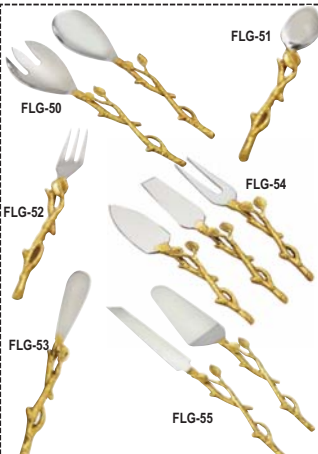

SERVING PIECES

EVOLUTION BUFFETWARE (STAINLESS)
THEY ARE MADE FROM DURABLE STAINLESS STEEL.

ACSS-99500	10 7/8" L.	SALAD SPOON
ACSS-99501	11 7/8" L.	SALAD FORK
ACSS-99502	12" L.	SLOTTED SPOON
ACSS-99503	13 3/4" L.	CARVING FORK
ACSS-99504	14 3/4" L.	CARVING KNIFE
ACSS-99505	13 3/8" L.	SERVER/TURNER
ACSS-99506	14 3/4" L.	SERVING TONG
ACSS-99507	13 1/2" L.	PASTRY/CAKE SERVER
ACSS-99508	10 3/4" L.	TONG
ACSS-99509	9" L., 1 OZ.	LADLE
ACSS-99510	4 7/8" L.	MUSTARD SPADE

BAR KNIFE

SOLD IN CASE PACK OF 24 EACH.
BKNV-740 7.25" L.

PEELER/ZESTER

SOLD IN CASE PACK OF 12 EACH.
BKNV-741 6" L.

SALAD TONGS (STAINLESS)

ACSS-850	7.75" L.	OVAL	SATIN FINISH
ACSS-5200	10" L.	DOUBLE SPOON	MIRROR FINISH
ACSS-5201	10" L.	FORK & SPOON	SATIN FINISH
ACSS-5202	10" L.	SLOTTED & SOLID SPATULA	MIRROR FINISH
ACSS-5203	10.5" L.	SPATULA AND FORK	MIRROR FINISH

OYSTER/CLAM KNIFE

SOFT GRIP HANDLE NSF.
OCK-3140 5 7/8" L.

MIXING PADDLES (18/8 STAINLESS)

ACSS-1444	24" L.
ACSS-1446	36" L.
ACSS-1448	48" L.
ACSS-1450	60" L.

GOLDEN VINE SERVING PIECES

FLG-50	11.25"	2 PC. SALAD SET
FLG-51	4.5"	4 PC. SPOON SET
FLG-52	5.25"	4 PC. FORK SET
FLG-53	6"	4 PC. SPREADER SET
FLG-54	6.875"	3 PC. CHEESE SET
FLG-55	13"	2 PC. CAKE/KNIFE SET

LOBSTER CRACKERS (STAINLESS)
SOLD IN CASE PACKS OF 12 ONLY
AC-4597 WOOD HANDLE

DOUBLE JAW LOBSTER CRACKERS
LIGHTWEIGHT. SOLD AS SET OF 12 ONLY!

AC-4599 6.25" L.
ZINC ALLOY STAINLESS

CAST STEEL LOBSTER CRACKER

AC-4598 6" L.

LOBSTER CRACKERS (CAST ALUMINUM)

AC-511
CHROMEPLATED

AC-515
RED ENAMEL

DOUBLE JAW LOBSTER CRACKERS (STAINLESS)

AC-26 6"

NUT CRACKER (CHROMEPLATE)

AC-27 6" L.

ACSS-3130

ACSS-3131

ACSS-3132

ACSS-3133

ACSS-3134

ACSS-3135