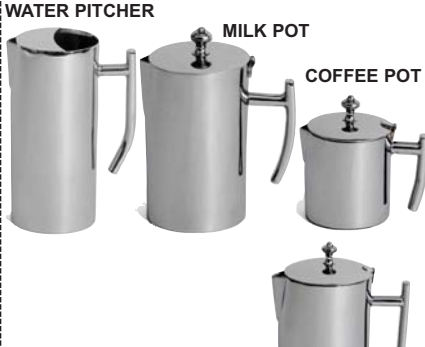

EMPIRE COLLECTION

EMPIRE COLLECTION (18/8 STAINLESS)
DOUBLE WALL INSULATION KEEPS CONTENTS AT THEIR OPTIMAL SERVING TEMPERATURES FOR HOURS. PERFECT FOR HOTELS!

ACSS-6140	5 OZ.	2 1/2" x 4"	MILK POT.
ACSS-6141	9 OZ.	2 5/8" x 5 1/2"	MILK POT
ACSS-6142	16 OZ.	3 3/4" x 5 3/4"	COFFEE POT
ACSS-6143	32 OZ.	3 3/4" x 8 1/2"	COFFEE POT
ACSS-6144	48 OZ.	4 5/8" x 9 1/2"	COFFEE POT
ACSS-6145	64 OZ.	4 1/8" x 11 1/2"	COFFEE POT
ACSS-6146	64 OZ.	4 1/8" x 9 1/4"	WATER PITCHER W/ICE GUARD