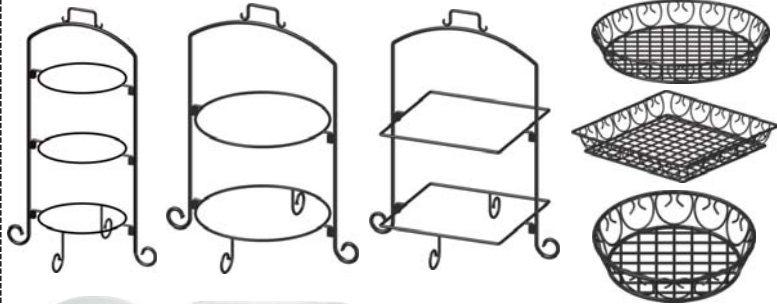

- WR-1500 3 TIER 9" ROUND BLACK IRON STAN, 27" H., 18" L., 14" W.
- WRB-1500 9" ROUND BLACK WIRE BASKET FOR WR-1500
- WRP-1500 11" DIA ROUND CERAMIC PLATE FOR WR-1500
- WR-1501 2 TIER 14" ROUND BLACK IRON STAND, 25" H., 20 1/2" L., 19" W.
- WRB-1501 14" ROUND BLACK WIRE BASKET FOR WR-1501
- WRP-1501 14" DIA ROUND CERAMIC BOWL FOR WR-1501
- WR-1502 2 TIER 13" SQUARE BLACK IRON STAND, 25" H., 20 1/2" L., 16 1/2" W.
- WRB-1502 13" SQUARE BLACK WIRE BASKET FOR WR-1502
- WRP-1502 14" SQ CERAMIC PLATTER FOR WR-1502