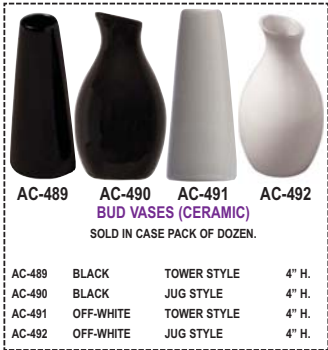

AC-489 AC-490 AC-491 AC-492
BUD VASES (CERAMIC)
SOLD IN CASE PACK OF DOZEN.
AC-489 BLACK TOWER STYLE 4" H.
AC-490 BLACK JUG STYLE 4" H.
AC-491 OFF-WHITE TOWER STYLE 4" H.
AC-492 OFF-WHITE JUG STYLE 4" H.