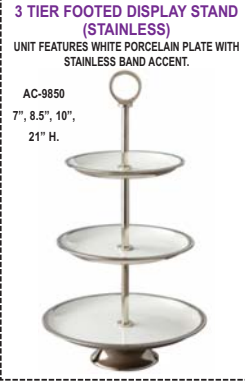

CAKE / CUPCAKE / DISPLAY STANDS