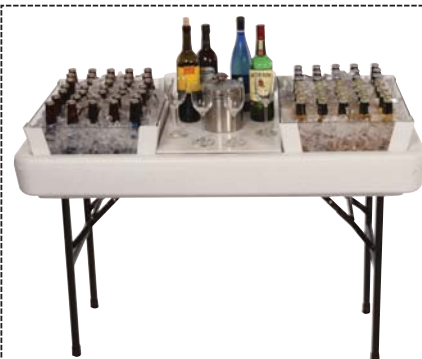

LITTLE FILL'N CHILL PARTY TABLE (POLYETHYLENE TABLETOP)

- TABLE SIZE IS 48" L. X 24" W. X 3 1/2" DEEP
- RUGGED LIGHTWEIGHT CONSTRUCTION
- DURABLE, EASY TO CLEAN, ONE PIECE, FDA APPROVED, POLY-ETHYLENE TABLETOP
- TAPERED BOTTOM WITH CENTRALLY LOCATED DRAIN, DUAL -STAGE DRAIN AND OPTIONAL SHUT-OFF VALVE
- STURDY, POWDER COATED, COLLAPSIBLE STEEL LEGS
- STACKABLE DESIGN FOR CONVENIENT STORAGE
- EASILY TRANSPORTABLE

TAB-74100	48" L. X 24" W. X 3.5", FILL'N CHILL PARTY TABLE, WHITE
TAB-74100B	48" L. X 24" W. X 3.5", FILL'N CHILL PARTY TABLE, BLACK
AC-74200	FULL SIZE DEPTH EXTENSION KIT, WHITE
AC-74200B	FULL SIZE DEPTH EXTENSION KIT, BLACK
AC-74300	2/3 DEPTH EXTENSION KIT, WHITE
AC-74300B	2/3 DEPTH EXTENSION KIT, BLACK
AC-744000	INSERT, WHITE
AC-74400B	INSERT, BLACK
TSP-74001	MINI ACCORDION, POLYESTER KNIT, 12" x 29.5" H.
TSP-74002	SHIRRED POLYESTER KNIT, 12" x 29.5" H.
TSP-74101	MINI ACCORDION PREMIERE POLYESTER, 12" x 29.5" H.
TSP-74102	SHIRRED PREMIERE POLYESTER, 12" x 29.5" H.