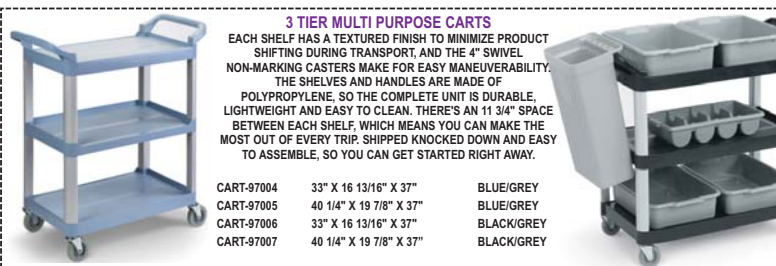

- CART-97004 33" X 16 13/16" X 37" BLUE/GREY
- CART-97005 40 1/4" X 19 7/8" X 37" BLUE/GREY
- CART-97006 33" X 16 13/16" X 37" BLACK/GREY
- CART-97007 40 1/4" X 19 7/8" X 37" BLACK/GREY

COMPARTMENTED BUS BOXES
THESE STACKABLE BUS BOXES CONSERVE SPACE AND ARE SCUFF, GREASE, AND STAIN RESISTANT. DISH-WASHER SAFE. COLOR: GRAY (23)