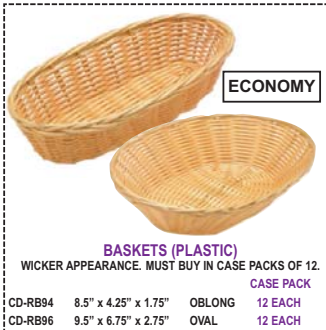

BASKETS (PLASTIC)
WICKER APPEARANCE. MUST BUY IN CASE PACKS OF 12.

			CASE PACK
CD-RB94	8.5" x 4.25" x 1.75"	OBLONG	12 EACH
CD-RB96	9.5" x 6.75" x 2.75"	OVAL	12 EACH