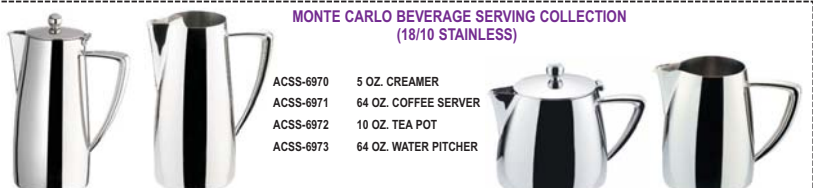

MONTE CARLO BEVERAGE SERVING COLLECTION (18/10 STAINLESS)

- ACSS-6970 5 OZ. CREAMER
- ACSS-6971 64 OZ. COFFEE SERVER
- ACSS-6972 10 OZ. TEA POT
- ACSS-6973 64 OZ. WATER PITCHER