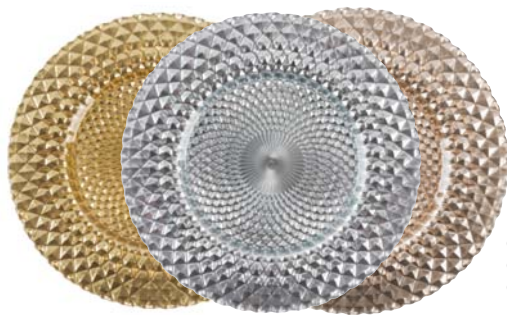

GLASS KENTON MIRRORED CHARGERS

THESE CHARGERS FEEL LIKE GLASS, BUT HAVE A MIRRORED DEPTH DESIGN. A PERFECT WAY TO ADD A SPECIAL, MODERN TOUCH TO ANY TABLETOP. SOLD IN A SET OF 4 ONLY.

- GLC-31155 13" DIA., GOLD, SET/4
- GLC-31156 13" DIA., SILVER, SET/4
- GLC-31157 13" DIA., ROSE GOLD, SET/4