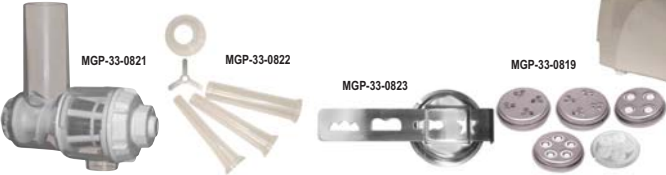

MG-82-0301-W

#5 ELECTRIC MEAT GRINDER & SAUSAGE STUFFER

FEATURES

- POWERFUL 500 WATT MOTOR (0.67 HP, 120 VOLT, 60 HZ)
- GRINDS UP TO 2 LB PER MINUTE
- FORWARD AND REVERS OPERATION
- INCLUDES:
  - STAINLESS STEEL GRINDING KNIFE
  - 2 STAINLESS STEEL GRINDING PLATES FOR MEDIUM OR COARSE GRINDS
  - SAUSAGE STUFFING FUNNEL
  - GRINDER TRAY
  - STOMPER

MANUAL MEAT CUBER/TENDERIZER

MANUAL HEAVY DUTY MEAT CUBER TENDERIZER HAS 31 STAINLESS STEEL BLADES TO TENDERIZE EVEN THE TOUGHEST CUTS OF MEAT. THE TENDERIZER ALSO HELPS TO REDUCE COOKING TIME AND INCREASE THE EFFECTIVENESS OF MARINADES AND SEASONINGS. THE STAINLESS STEEL COMBS PREVENT JAMMING AND THE ENTIRE MACHINE DISASSEMBLES FOR EASY CLEAN UP.