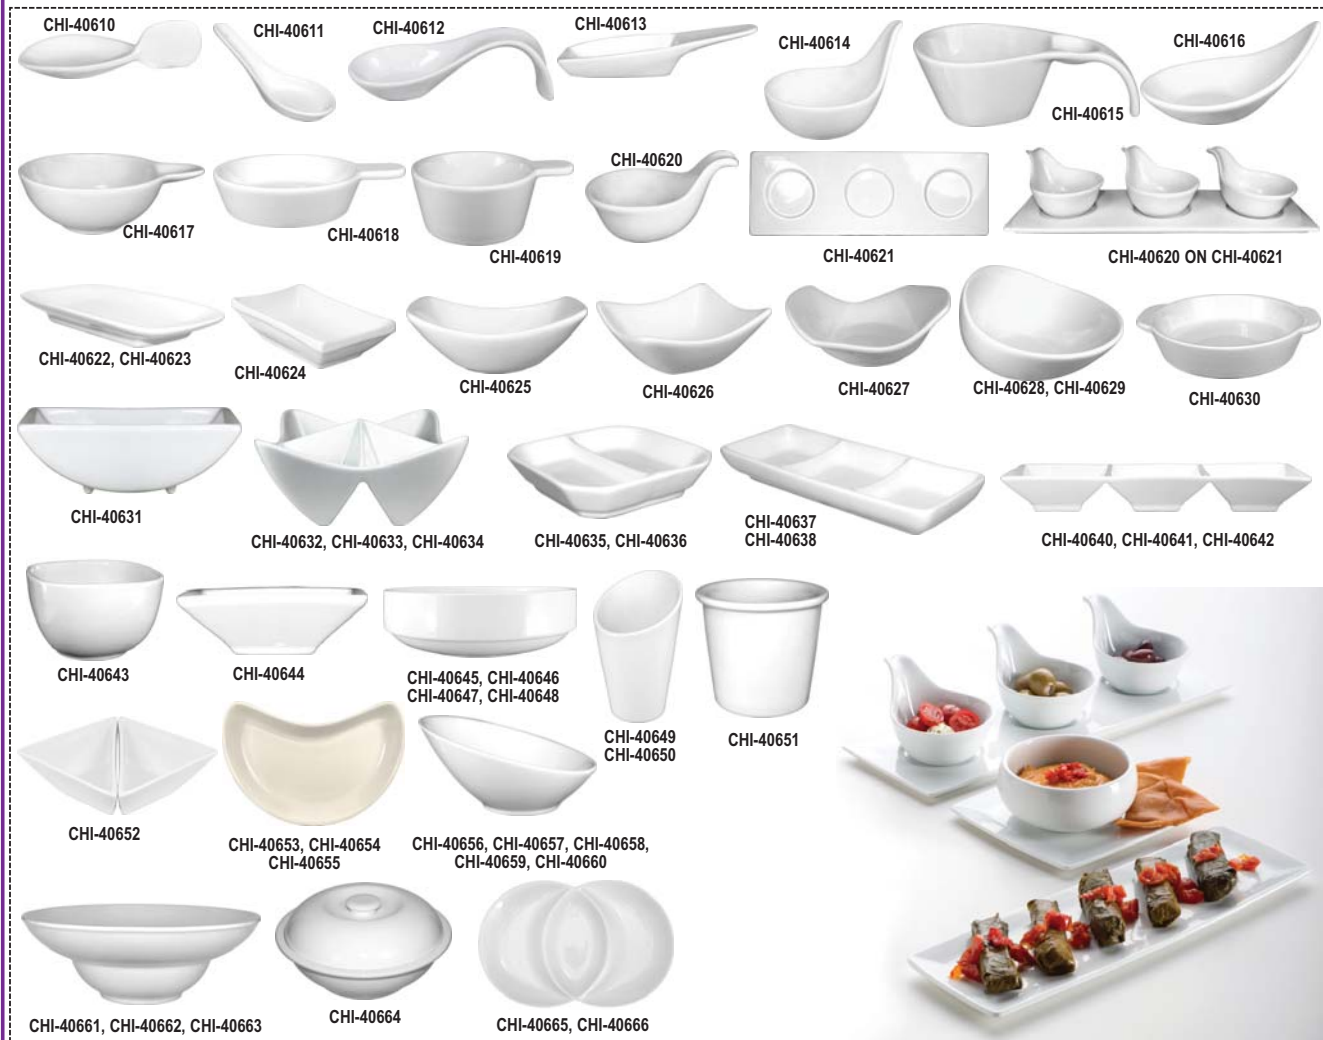

TEL: 508-892-9618

FAX: 508-892-9745

WWW.CATERERSWAREHOUSE.COM

DINNERWARE

TASTING AND SAMPLER ACCESSORIES (BRIGHT WHITE PORCELAIN)

THESE TASTING AND SAMPLERS ARE A GREAT WAY TO DISPLAY APPETIZERS, SAMPLE BITES, AND TAPPAS. THE BRIGHT WHITE COLOR WILL SURELY LET YOUR FOOD POP RIGHT OFF THE TABLE!