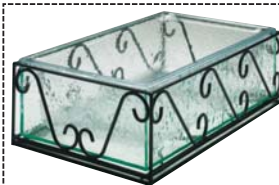

WIRE/FAUX GLASS HOUSING

FAUX GLASS INNER BODY WITH A CLEAR PAN. USE FOR COLD BEVERAGES, CUTLERY, CONDIMENTS, OR NAPKINS.

AC-1234 12" x 20" x 8" H.