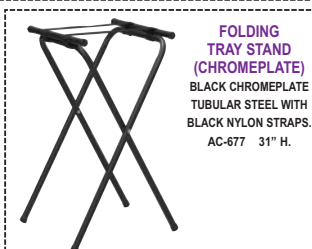

FOLDING TRAY STAND (CHROMEPLATE)

BLACK CHROMEPLATE TUBULAR STEEL WITH BLACK NYLON STRAPS.
AC-677 31" H.