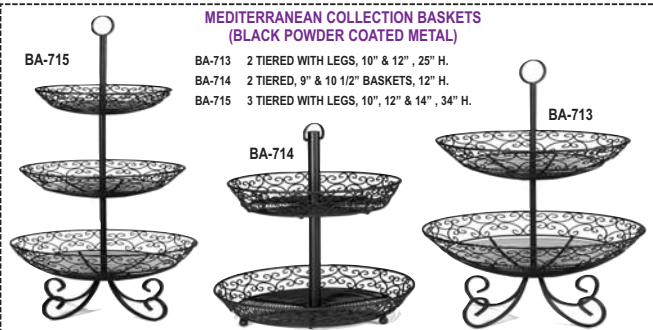

DESIGNER POLYWARE BASKETS
DISHWASHER & MICROWAVE SAFE, MOLD & MILDWEY RESISTANT. SOLD AS A CASE OF ONE DOZEN ONLY. PLEASE SPECIFY COLOR WHEN ORDERING: BLACK(BK), BLUE(BL), GREEN(G), HONEY(H), NATURAL(N), OR PINK(P)

			CASE PACK
WB-1500	11.5" x 2.75" DEEP	ROUND	1 DOZ.
WB-1501	9" x 6.75" x 2.5" DEEP	OVAL	1 DOZ.
WB-1502	11.75" x 8" x 3" DEEP	OVAL	1 DOZ.
WB-1503	10" x 4.75" x 3" DEEP	RECTANGULAR	1 DOZ.
WB-1504	11.5" x 8.5" x 2.75" DEEP	RECTANGULAR	1 DOZ.
WB-1505	11.5" x 3.5" DEEP	ROUND	1 DOZ.
WB-1510	9.25" x 13" x 4" & 7" DEEP CASCADING METAL WIRE REINFORCEMENTS FOR STRENGTH & SHAPE NOT MICROWAVE SAFE		6 EACH
WB-1511	WIRE RACK FOR TWO WB-1510		1 EACH

MEDITERRANEAN COLLECTION BASKETS (BLACK POWDER COATED METAL)

BA-715	2 TIERED WITH LEGS, 10" & 12", 25" H.
BA-714	2 TIERED, 9" & 10 1/2" BASKETS, 12" H.
BA-715	3 TIERED WITH LEGS, 10", 12" & 14", 34" H.