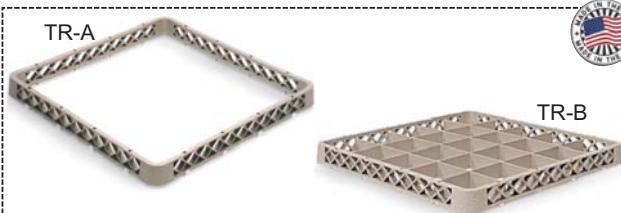

TEL: 508-892-9618

FAX: 508-892-9745

WWW.CATERERSWAREHOUSE.COM

WAREWASHING RACKS

TRAEX® RACK MASTER® FULL SIZE GLASS & CUP EXTENDERS

ITEM NUMBER	DESCRIPTION	OVERALL DIMENSIONS	COMPARTMENT SIZE	INSIDE HEIGHT	CASE PACK
*TR-A	OPEN EXTENDER	19 3/4" X 19 3/4" X 1 9/16"	18 1/16" SQ.	1 9/16"	12 EA.
*TR-B	25 COMPARTMENT EXTENDER	19 3/4" X 19 3/4" X 1 9/16"	3 17/32" SQ.	1 9/16"	12 EA.
*TR-C	36 COMPARTMENT EXTENDER	19 3/4" X 19 3/4" X 1 9/16"	2 15/16" SQ.	1 9/16"	12 EA.
*TR-D	16 COMPARTMENT EXTENDER	19 3/4" X 19 3/4" X 1 9/16"	4 17/16" SQ.	1 9/16"	12 EA.
*TR-E	49 COMPARTMENT EXTENDER	19 3/4" X 19 3/4" X 1 9/16"	2 1/2" SQ.	1 9/16"	12 EA.
*TR-F	9 COMPARTMENT EXTENDER	19 3/4" X 19 3/4" X 1 9/16"	6" SQ.	1 9/16"	12 EA.