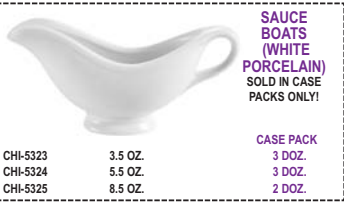

SAUCE BOATS (WHITE PORCELAIN)
SOLD IN CASE PACKS ONLY!

Item #	Size	Case Pack
CHI-5323	3.5 OZ.	3 DOZ.
CHI-5324	5.5 OZ.	3 DOZ.
CHI-5325	8.5 OZ.	2 DOZ.