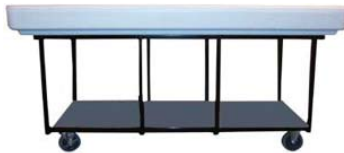

NON-ILLUMINATED DISPLAY TRAYS (ACRYLIC)
INCLUDES TRAY, 2 BRACKETS, AND DRAIN KIT. TR-985 AVAILABLE ONLY IN CLEAR AND BLUE EDGE. TR-986, TR-987, AND TR-989 ARE AVAILABLE IN CLEAR (12). PLEASE SPECIFY COLOR WHEN ORDERING.

TR-986	RECTANGULAR 40" x 22" x 3" DEEP
TR-987	RECTANGULAR 54" x 24" x 3 1/2" DEEP

CHILLIN' CART
SIMPLY JUST PLACE YOUR FILL N CHILL PARTY TABLE ON THE BASE OF THE CART FOR EASY MOVING. ALSO HAS A BOTTOM PANEL FOR TRANSPORTING OR STORING SMALL ITEMS.
CART-75000