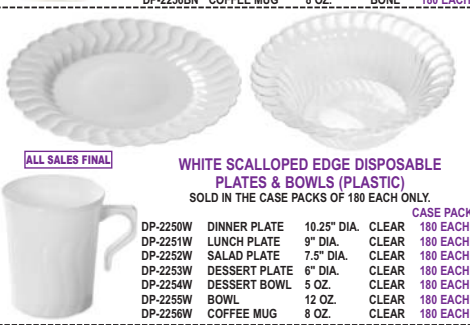

CLEAR SCALLOPED EDGE DISPOSABLE PLATES & BOWLS (PLASTIC)
SOLD IN THE CASE PACKS OF 180 EACH ONLY.

CLEAR DISPOSABLE PLATES & BOWLS WITH SCROLL DESIGN (PLASTIC)
SOLD IN THE CASE PACKS OF 240 EACH ONLY.

WHITE SCALLOPED EDGE DISPOSABLE PLATES & BOWLS (PLASTIC)
SOLD IN THE CASE PACKS OF 180 EACH ONLY.

ALL SALES FINAL			
DP-2250W	DINNER PLATE	10.25" DIA.	CASE PACK 180 EACH
DP-2251W	LUNCH PLATE	9" DIA.	180 EACH
DP-2252W	SALAD PLATE	7.5" DIA.	180 EACH
DP-2253W	DESSERT PLATE	6" DIA.	180 EACH
DP-2254W	DESSERT BOWL	5 OZ.	180 EACH
DP-2255W	BOWL	12 OZ.	180 EACH
DP-2256W	COFFEE MUG	8 OZ.	180 EACH

DP-3600	13.75" DIA.	CLEAR	CASE PACK 1 DOZ.
DP-3601	11.75" DIA.	CLEAR	1 DOZ.
DP-3602	9.75" DIA.	CLEAR	1 DOZ.
DP-3600W	13.75" DIA.	WHITE	1 DOZ.
DP-3601W	11.75" DIA.	WHITE	1 DOZ.
DP-3602W	9.75" DIA.	WHITE	1 DOZ.