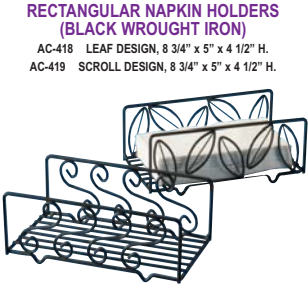

RECTANGULAR NAPKIN HOLDERS (BLACK WROUGHT IRON)
AC-418 LEAF DESIGN, 8 3/4" x 5" x 4 1/2" H.
AC-419 SCROLL DESIGN, 8 3/4" x 5" x 4 1/2" H.