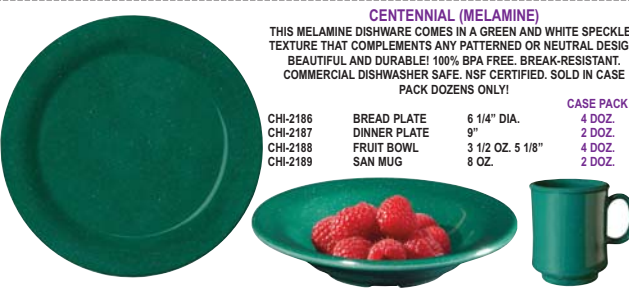

CENTENNIAL (MELAMINE)

			CASE PACK
CHI-2186	BREAD PLATE	6 1/4" DIA.	4 DOZ.
CHI-2187	DINNER PLATE	9"	2 DOZ.
CHI-2188	FRUIT BOWL	3 1/2 OZ. 5 1/8"	4 DOZ.
CHI-2189	SAN MUG	8 OZ.	2 DOZ.