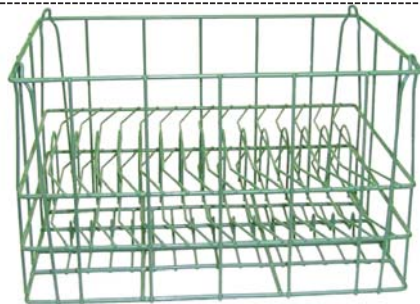

DB-91411

16 COMPARTMENT OVAL SERVING PLATTER RACK

ITEM NUMBER	OVERALL DIMENSIONS	COMPARTMENT SIZE	CASE PACK
DB-91116	18 3/4" X 13 1/2" X 11 1/4"	13"W X 10 3/4" X 7/8" D	1 EA.