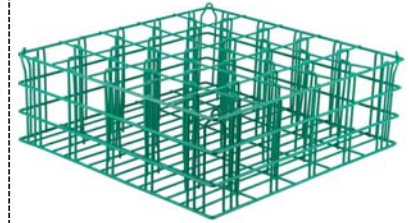

IRISH COFFEE MUG RACK HOLDS UP TO 25 MUGS

ITEM NUMBER	OVERALL DIMENSIONS	COMPARTMENT SIZE	CASE PACK
GR-9025	18.75" X 18.75" X 6"	3 7/8" X 6 1/4"	1 EA.

UB-1200

UB-400

ALL PURPOSE BASKETS

ITEM NUMBER	OVERALL DIMENSIONS	CASE PACK
UB-400	18 3/4" X 18 1/2" X 4 1/4"	1 EA.
UB-1200	18 3/4" X 18 1/2" X 12 1/4"	1 EA.