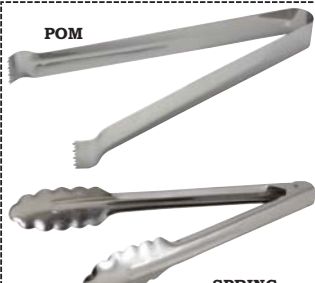

POM

SPRING

HEAVY DUTY TONGS
SOLD IN CASE PACKS ONLY!

AC-4230	6" L.	POM	CASE PACK
AC-4231	9" L.	POM	1 EACH
AC-4235	9" L.	SPRING	1 DOZ.
AC-4236	12" L.	SPRING	1 EACH
AC-4237	16" L.	SPRING	1 EACH