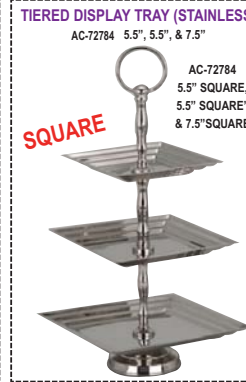

MADERA 3 TIER RISER DISPLAY
3 TIER RISER DISPLAY CONSTRUCTED OF RECLAIMED WOOD AND INDUSTRIAL PIPING FOR A DISTINCT INDUSTRIAL LOOK. ACD-500 8" D. x 7" H.