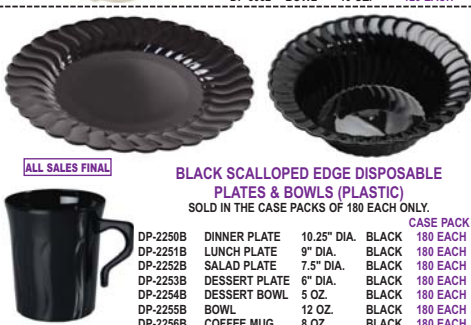

BLACK SCALLOPED EDGE DISPOSABLE PLATES & BOWLS (PLASTIC)
SOLD IN THE CASE PACKS OF 180 EACH ONLY.

ALL SALES FINAL			
DP-2250B	DINNER PLATE	10.25" DIA.	CASE PACK 180 EACH
DP-2251B	LUNCH PLATE	9" DIA.	180 EACH
DP-2252B	SALAD PLATE	7.5" DIA.	180 EACH
DP-2253B	DESSERT PLATE	6" DIA.	180 EACH
DP-2254B	DESSERT BOWL	5 OZ.	180 EACH
DP-2255B	BOWL	12 OZ.	180 EACH
DP-2256B	COFFEE MUG	8 OZ.	180 EACH