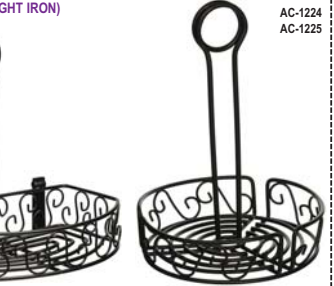

AC-1224
AC-1225