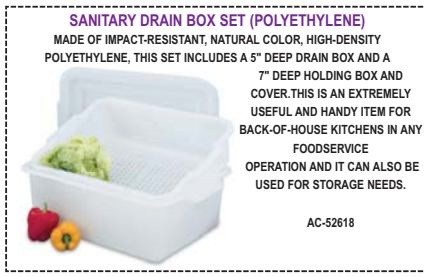

- SH-FFC18363C 18" x 36"
- SH-FFC24363CH 24" x 36"

SANITARY DRAIN BOX SET (POLYETHYLENE)
MADE OF IMPACT-RESISTANT, NATURAL COLOR, HIGH-DENSITY POLYETHYLENE, THIS SET INCLUDES A 5" DEEP DRAIN BOX AND A 7" DEEP HOLDING BOX AND COVER. THIS IS AN EXTREMELY USEFUL AND HANDY ITEM FOR BACK-OF-HOUSE KITCHENS IN ANY FOODSERVICE OPERATION AND IT CAN ALSO BE USED FOR STORAGE NEEDS.