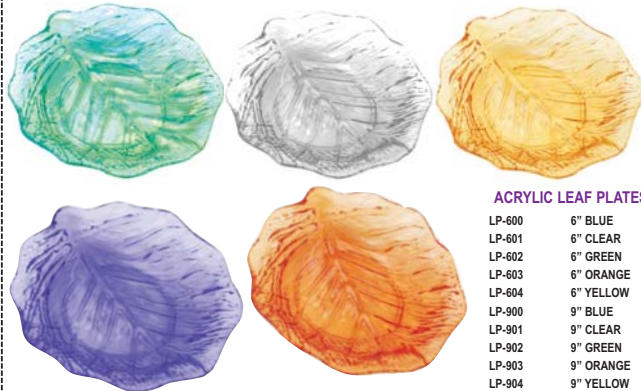

ACRYLIC LEAF PLATES

LP	SIZE	COLOR
LP-600	6"	BLUE
LP-601	6"	CLEAR
LP-602	6"	GREEN
LP-603	6"	ORANGE
LP-604	6"	YELLOW
LP-900	9"	BLUE
LP-901	9"	CLEAR
LP-902	9"	GREEN
LP-903	9"	ORANGE
LP-904	9"	YELLOW