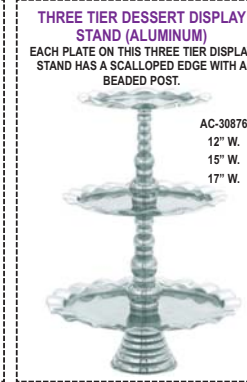

BLACK IRON DESSERT STANDS
PLATES NOT INCLUDED. STAND ONLY! AC-1626 8" DIA., 18" HT. AC-1627 10" DIA., 20" HT. AC-1628 12" DIA., 25" HT. AC-1629 14" DIA., 30" HT.