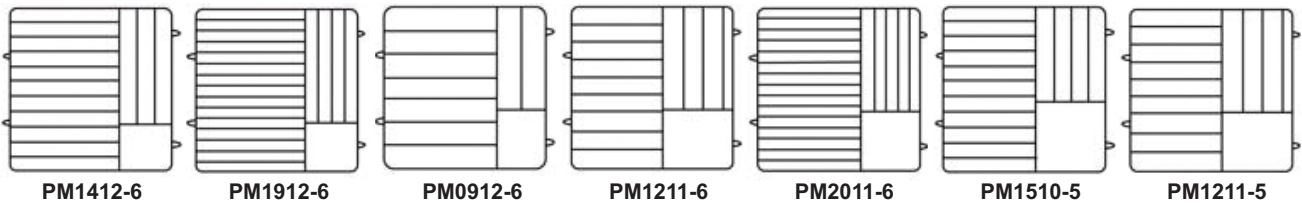

ITEM NUMBER	DESCRIPTION	PLATE SIZE RANGE	MAX PLATE DEPTH	PLATE PER RACK	CASE PACK
*PM1412-6	PLATE RACK W/ SIX EXTENDERS	10 3/4" TO 12 5/16"	UP TO 1 3/8"	14	1 EA.
*PM1912-6	PLATE RACK W/ SIX EXTENDERS	11" TO 12"	UP TO 1"	19	1 EA.
*PM0912-6	PLATE RACK W/ SIX EXTENDERS	11 1/4" TO 12 1/2"	UP TO 2 3/8"	9	1 EA.
*PM1211-6	PLATE RACK W/ SIX EXTENDERS	10 3/4" TO 11 3/16"	UP TO 1 3/4"	12	1 EA.
*PM2011-6	PLATE RACK W/ SIX EXTENDERS	10 3/4" TO 11"	UP TO 1"	20	1 EA.
*PM1510-5	PLATE RACK W/ FIVE EXTENDERS	9" TO 10 3/4"	UP TO 1 3/8"	15	2 EA.
*PM1211-5	PLATE RACK W/ FIVE EXTENDERS	9 3/16" TO 10 3/4"	UP TO 1 3/4"	12	2 EA.
*PM2011-5	PLATE RACK W/ FIVE EXTENDERS	10" TO 10 3/4"	UP TO 1"	20	2 EA.
*PM2110-5	PLATE RACK W/ FIVE EXTENDERS	9 3/16" TO 10"	UP TO 1"	21	2 EA.
*PM1211-4	PLATE RACK W/ FOUR EXTENDERS	8 3/4" TO 9 3/16"	UP TO 1 3/4"	12	2 EA.
*PM2110-4	PLATE RACK W/ FOUR EXTENDERS	8 3/4" TO 9 3/16"	UP TO 1"	21	2 EA.
*PM2209-4	PLATE RACK W/ FOUR EXTENDERS	7" TO 7 7/8"	UP TO 1 3/8"	22	2 EA.
*PM3008-4	PLATE RACK W/ FOUR EXTENDERS	8" TO 8 3/4"	UP TO 1"	30	2 EA.
*PM3208-4	PLATE RACK W/ FOUR EXTENDERS	7 5/8" TO 8"	UP TO 1"	32	2 EA.
*PM3208-3	PLATE RACK W/ THREE EXTENDERS	4 3/4" TO 7 5/8"	UP TO 1"	32	2 EA.
*PM4407-3	PLATE RACK W/ THREE EXTENDERS	6" TO 7"	UP TO 3/4"	44	2 EA.
*PM2006-3	PLATE RACK W/ THREE EXTENDERS	4 3/4" TO 6 1/2"	UP TO 2"	20	2 EA.
*PM2209-3	PLATE RACK W/ THREE EXTENDERS	7" TO 8 3/4"	UP TO 1 3/8"	22	2 EA.
*PM4806-2	PLATE RACK W/ TWO EXTENDERS	5" TO 6"	3/4"	48	2 EA.
*PM3807-2	PLATE RACK W/ TWO EXTENDERS	5" TO 6 1/8"	UP TO 1"	38	2 EA.