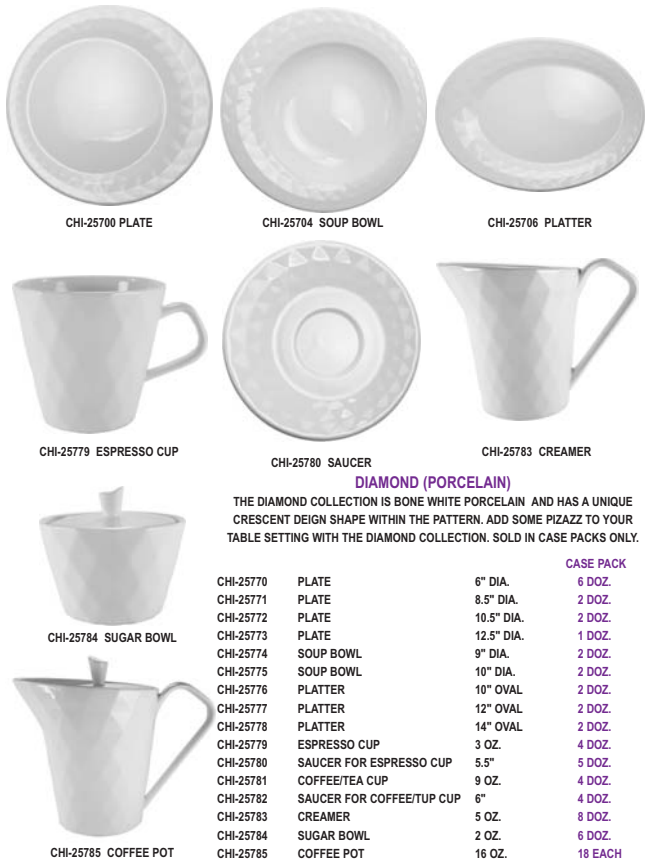

CHI-25700 PLATE

CHI-25704 SOUP BOWL

CHI-25706 PLATTER

CHI-25779 ESPRESSO CUP

CHI-25780 SAUCER

CHI-25783 CREAMER

DIAMOND (PORCELAIN)

THE DIAMOND COLLECTION IS BONE WHITE PORCELAIN AND HAS A UNIQUE CRESCENT DEIGN SHAPE WITHIN THE PATTERN. ADD SOME PIZAZZ TO YOUR TABLE SETTING WITH THE DIAMOND COLLECTION. SOLD IN CASE PACKS ONLY.