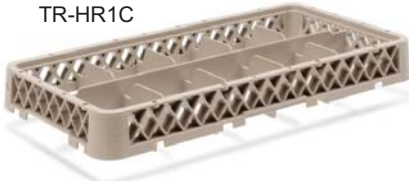

TR-HR1C

TRAEX® HALF SIZE 10 COMPARTMENT SQUARE RACKS

ITEM NUMBER	DESCRIPTION	OVERALL DIMENSIONS	COMPARTMENT SIZE	COMPARTMENT HEIGHT	CASE PACK
*TR-HR1C1	HALF RACK W/ ONE EXTENDER	10" X 19 3/4" X 3 13/16"	4 1/8" SQ.	3"	6 EA.