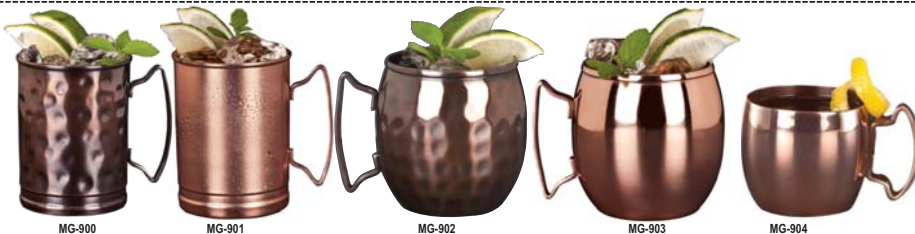

CASE PACK	
24 EACH	
24 EACH	
24 EACH	
24 EACH	
24 EACH	
24 EACH	
24 EACH	
24 EACH	
24 EACH	
24 EACH	
24 EACH	

MOSCOW MULES (COPPER FINISH)			
HAND WASH, COLD DRINKS ONLY. SOLD IN CASE PACKS ONLY!			
CASE PACK			
MG-900	14 OZ.	CUP WITH HAMMERED	1 DOZ.
MG-901	14 OZ.	CUP	1 DOZ.
MG-902	14 OZ.	ROUND CUP WITH HAMMERED	1 DOZ.
MG-903	14 OZ.	ROUND CUP	1 DOZ.
MG-904	2 OZ.	ROUND MULE SHOT	2 DOZ.