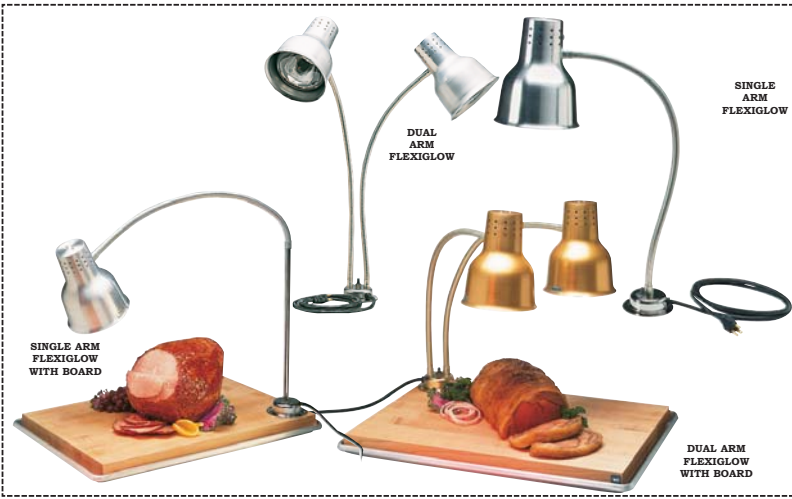

TEL: 508-892-9618

FAX: 508-892-9745

WWW.CATERERSWAREHOUSE.COM

HEAT LAMPS

HEAT LAMPS
FLEXIBLE AND ADJUSTABLE HEAT LAMP ARMS PROVIDE EVEN HEAT DISTRIBUTION. VINYL COATED ARMS HELP KEEP UNIT SANITARY. LAMPS INCLUDE TWO 250 WATT RED BULBS. UNITS FEATURE SPUN ALUMINUM SHADES WITH FLARED RIMS FOR ADDED STRENGTH AND DRILLED SHADES FOR INCREASED HEAT DISSIPATION. OPTIONAL MAPLE CUTTING BOARD AND DRIP PAN AVAILABLE. GOLD OR ANODIZED ALUMINUM FINISH OFFERS AN ELEGANT LOOK FOR CARVING STATIONS. PERFECT FOR CATERING, BANQUET HALLS, HOTELS, AND RENTAL COMPANIES.

DUAL ARM FLEXIGLOW

- LT-1556 DUAL ARM FLEXIGLOW ONLY, ALUMINUM, 24" ARM
- LTG-1549 DUAL ARM FLEXIGLOW ONLY, GOLD, 24" ARM
- LTG-1550 DUAL ARM FLEXIGLOW WITH BOARD & PAN, GOLD, 24" ARM, 18" x 26" DRIP PAN AND 16" x 24" MAPLE CUTTING BOARD
- LT-82858 DUAL ARM FLEXIGLOW WITH BOARD & PAN, ALUMINUM, 24" ARM, 18" x 26" DRIP PAN AND 16" x 24" MAPLE CUTTING BOARD

SINGLE ARM FLEXIGLOW

- LT-1557 SINGLE ARM FLEXIGLOW ONLY, ALUMINUM, 24" ARM
- LTG-1551 SINGLE ARM FLEXIGLOW ONLY, GOLD, 24" ARM
- LTG-1552 SINGLE ARM FLEXIGLOW ONLY, GOLD, 24" ARM, INCLUDES CLAMP
- LT-1554 FLEXIGLOW CLAMP ACCESSORY
- LT-1555 SINGLE ARM FLEXIGLOW ONLY, ALUMINUM, 39" ARM
- LTG-1553 SINGLE ARM FLEXIGLOW WITH BOARD & PAN, GOLD, 24" ARM, 18"x26" DRIP PAN AND 16" x 24" MAPLE CUTTING BOARD
- LT-81858 SINGLE ARM FLEXIGLOW WITH BOARD & PAN, ALUMINUM, 24" ARM, 18" x 26" DRIP PAN AND 16" x 24" MAPLE CUTTING BOARD