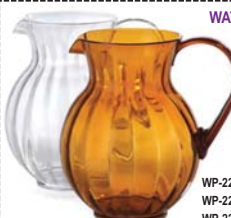

WATER PITCHERS (POLYCARBONATE)
SOLD IN CASE PACKS OF 1 DOZEN.

WP-2290 90 OZ. 8.75" H. CLEAR
WP-2291 90 OZ. 8.75" H. AMBER
WP-2292 72 OZ. 8.5" H. CLEAR W/ BLACK HANDLE