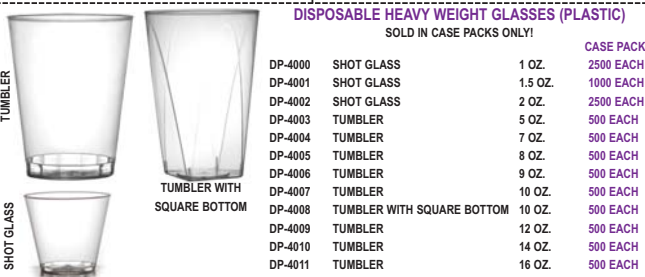

DISPOSABLE HEAVY WEIGHT GLASSES (PLASTIC)

SOLD IN CASE PACKS ONLY!

DP-4000	SHOT GLASS	1 OZ.	2500 EACH
DP-4001	SHOT GLASS	1.5 OZ.	1000 EACH
DP-4002	SHOT GLASS	2 OZ.	2500 EACH
DP-4003	TUMBLER	5 OZ.	500 EACH
DP-4004	TUMBLER	7 OZ.	500 EACH
DP-4005	TUMBLER	8 OZ.	500 EACH
DP-4006	TUMBLER	9 OZ.	500 EACH
DP-4007	TUMBLER	10 OZ.	500 EACH
DP-4008	TUMBLER WITH SQUARE BOTTOM	10 OZ.	500 EACH
DP-4009	TUMBLER	12 OZ.	500 EACH
DP-4010	TUMBLER	14 OZ.	500 EACH
DP-4011	TUMBLER	16 OZ.	500 EACH