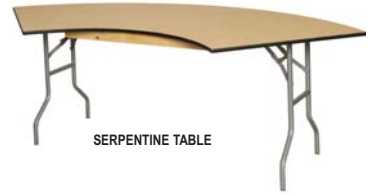

SERPENTINE TABLE

Model	Description	Case Pack
TAB-3510	48" X 30" BANQUET FOLDING TABLE WITH BLACK VINYL EDGING	8 EACH
TAB-3511	48" X 30" BANQUET FOLDING TABLE WITH METAL EDGING	8 EACH
TAB-3512	60" X 30" BANQUET FOLDING TABLE WITH METAL EDGING	8 EACH
TAB-3513	72" X 24" BANQUET FOLDING TABLE WITH METAL EDGING	8 EACH
TAB-3514	72" X 30" BANQUET FOLDING TABLE WITH BLACK VINYL EDGING	8 EACH
TAB-3515	72" X 30" BANQUET FOLDING TABLE WITH METAL EDGING	8 EACH
TAB-3516	72" X 36" BANQUET FOLDING TABLE WITH METAL EDGING	8 EACH
TAB-3517	96" X 24" BANQUET FOLDING TABLE WITH METAL EDGING	6 EACH
TAB-3518	96" X 30" BANQUET FOLDING TABLE WITH BLACK VINYL EDGING	6 EACH
TAB-3519	96" X 30" BANQUET FOLDING TABLE WITH METAL EDGING	6 EACH
TAB-3520	96" X 36" BANQUET FOLDING TABLE WITH METAL EDGING	6 EACH

Model	Description	Case Pack
TAB-3540	48" SQUARE WOOD FOLDING TABLE WITH BLACK VINYL EDGING	8 EACH
TAB-3541	60" SQUARE WOOD FOLDING TABLE WITH BLACK VINYL EDGING	8 EACH
TAB-3550	60" SERPENTINE WOOD FOLDING TABLE WITH BLACK VINYL EDGING	8 EACH