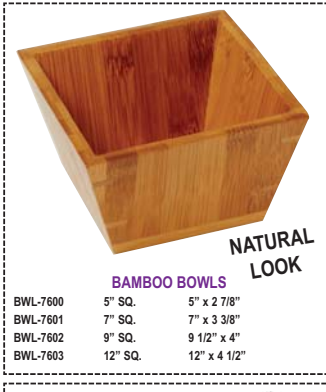

BAMBOO BOWLS

BWL-7600	5" SQ.	5" x 2 7/8"
BWL-7601	7" SQ.	7" x 3 3/8"
BWL-7602	9" SQ.	9 1/2" x 4"
BWL-7603	12" SQ.	12" x 4 1/2"