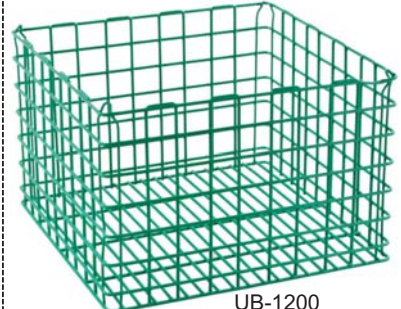

IRISH COFFEE MUG RACK HOLDS UP TO 25 MUGS

ITEM NUMBER	OVERALL DIMENSIONS	COMPARTMENT SIZE	CASE PACK
GR-9025	18.75" X 18.75" X 6"	3 7/8" X 6 1/4"	1 EA.

UB-1200

UB-400

ALL PURPOSE BASKETS

ITEM NUMBER	OVERALL DIMENSIONS	CASE PACK
UB-400	18 3/4" X 18 1/2" X 4 1/4"	1 EA.
UB-1200	18 3/4" X 18 1/2" X 12 1/4"	1 EA.