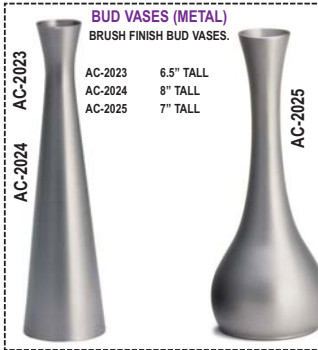

SOPRANO BUD VASE
BV-325 7.4" H.

HAMMERED VASE (STAINLESS)
AC-72692 15 1/4" H.

MIRROR BUD VASE
7.75" H. x 2 3/8" W. x 1.5" D.
MBV-7506

TRUMPET VASE
NICKELPLATE OVER BRASS.
AC-9201 6" TALL

BUD VASES (METAL)
BRUSH FINISH BUD VASES.
AC-2023 6.5" TALL
AC-2024 8" TALL
AC-2025 7" TALL