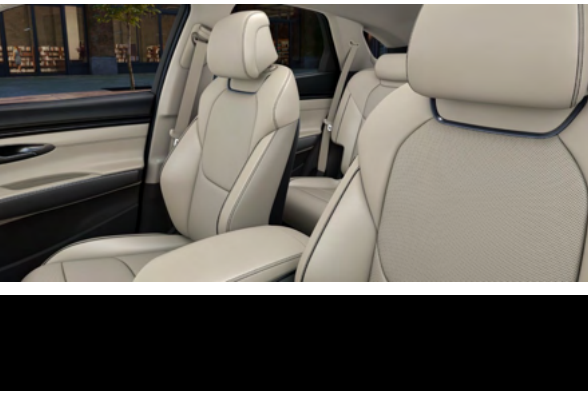

OBSIDIAN BLACK & VANILLA BEIGE

OCEAN WAVES BLUE & HAVANA BROWN

SLATE GRAY & VELVET BURGUNDY

2025 GENESIS GV70 INTERIOR MATERIALS

GV70 2.5T AWD STANDARD

Leatherette Seating Black High Gloss Trim

GV70 2.5T AWD SELECT