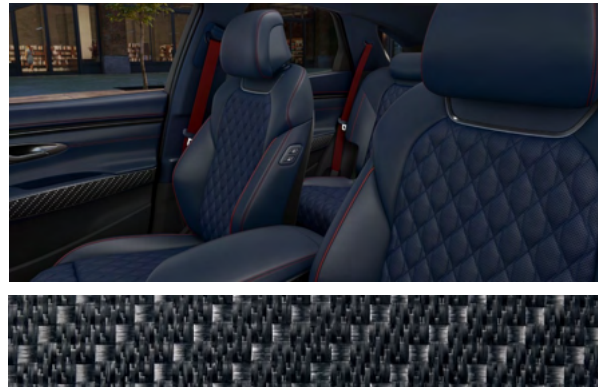

GV70 3.5T AWD SPORT PRESTIGE

Nappa Leather Seating with Quilting Carbon Fiber Trim
with 3D Pattern