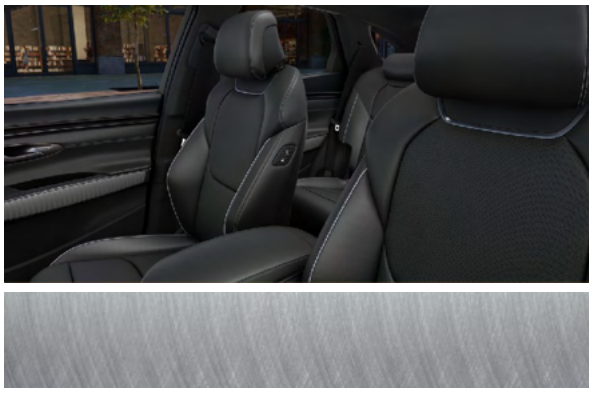

OBSIDIAN BLACK & VANILLA BEIGE

OCEAN WAVES BLUE & HAVANA BROWN

SLATE GRAY & VELVET BURGUNDY

2025 GENESIS GV70 INTERIOR MATERIALS

GV70 2.5T AWD STANDARD

Leatherette Seating Black High Gloss Trim

GV70 2.5T AWD SELECT

Leatherette Seating Spin-Brushed Aluminum Trim

GV70 2.5T AWD ADVANCED

Leather Seating Wave Line Backlit Trim

2025 GENESIS GV70 SPORT INTERIOR COLORS

2.5T SPORT PRESTIGE + 3.5T ALL CONFIGURATIONS

OBSIDIAN BLACK MONOTONE