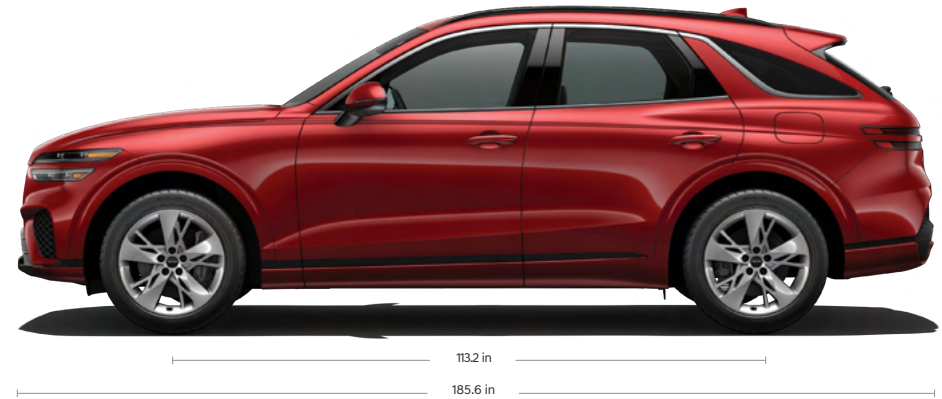

2025 GENESIS GV70 SPECIFICATIONS

EXTERIOR

	GV70
Wheelbase	113.2 in
Length	185.6 in
Width (excluding mirrors)	75.2 in
Height	64.2 in
Minimum Ground Clearance	7.3 in

FUEL ECONOMY & TOWING

	2.5T	3.5T SPORT
GV70 19" Wheels (city/highway/combined)	22/28/24 MPG	18/24/20 MPG
GV70 21" Wheels (city/highway/combined)	19/26/22 MPG	18/24/20 MPG
Maximum Towing Capacity with trailer brakes	3,500 lbs	3,500 lbs

INTERIOR

	GV70
Headroom – 1st / 2nd Row (without sunroof)	39.6/39.1 in
Legroom – 1st / 2nd Row	41.3/37.2 in
Shoulder Room – 1st / 2nd Row	59.1/56.9 in

VOLUME

	GV70
Passenger Compartment	103.6 cu ft
Cargo – Behind 1st Row	56.9 cu ft
Cargo – Behind 2nd Row	28.9 cu ft

GENESIS BRAND WARRANTY

POWERTRAIN LIMITED WARRANTY
10 YEARS/100,000 MILES²

NEW VEHICLE LIMITED WARRANTY³
5 YEARS/60,000 MILES³

ANTI-PERFORATION WARRANTY
7 YEARS/UNLIMITED MILES³