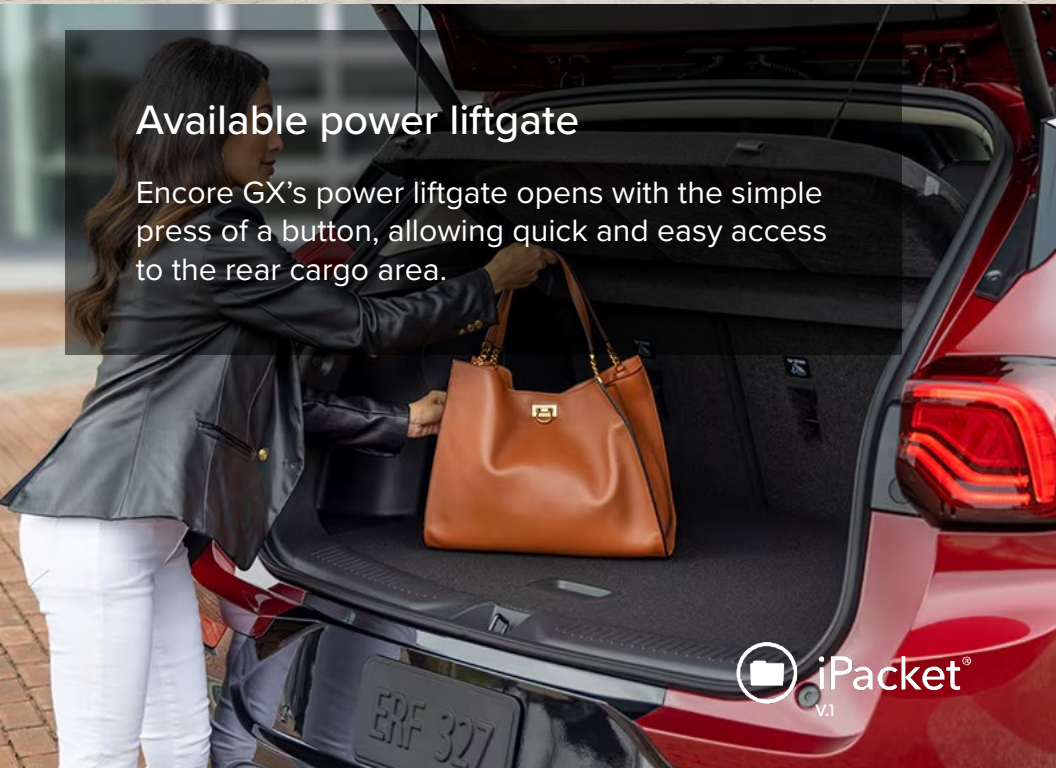

2025 Encore GX

Design that stands out

With its sculpted body lines, streamlined stance and uniquely designed grille, the Encore GX small SUV strikes a distinctively sculpted tone.

Signature LED headlamps

With Encore GX, its already expressive face is further distinguished by the modern and stylish signature checkmark-shaped LED headlamps.

Available power liftgate

Encore GX's power liftgate opens with the simple press of a button, allowing quick and easy access to the rear cargo area.