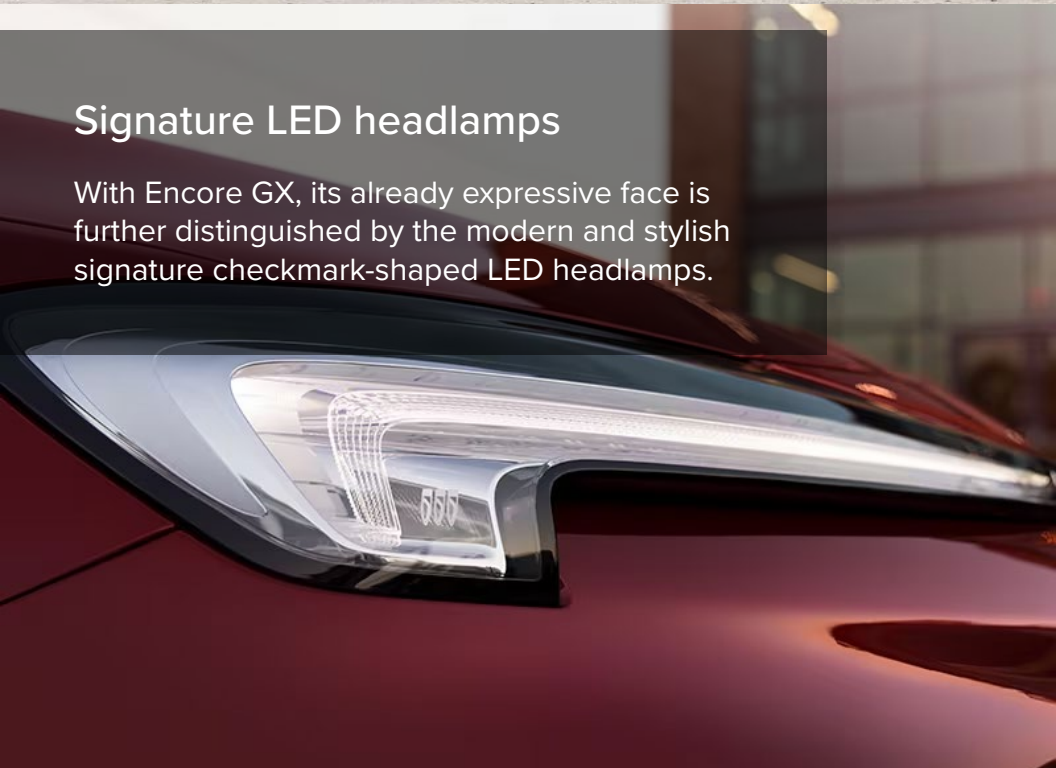

2025 Encore GX

Design that stands out

With its sculpted body lines, streamlined stance and uniquely designed grille, the Encore GX small SUV strikes a distinctively sculpted tone.

Signature LED headlamps

With Encore GX, its already expressive face is further distinguished by the modern and stylish signature checkmark-shaped LED headlamps.

Available power liftgate

Encore GX's power liftgate opens with the simple press of a button, allowing quick and easy access to the rear cargo area.