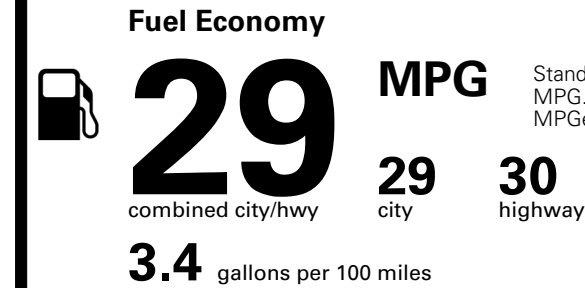

Inland Freight & Handling : \$1,600.00
Total Price : \$52,015.00

Proudly Supporting Hyundai Hope On Wheels and the Fight Against Pediatric Cancer Since 1998.

EPA DOT Fuel Economy and Environment

Gasoline Vehicle