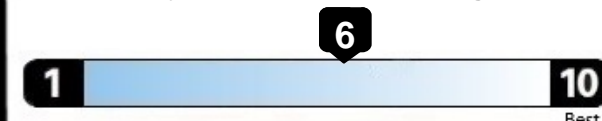

Fuel Economy & Greenhouse Gas Rating (tailpipe only)

This vehicle emits 310 grams CO₂ per mile. The best emits 0 grams per mile (tailpipe only). Producing and distributing fuel also creates emissions; learn more at fuel economy.gov.