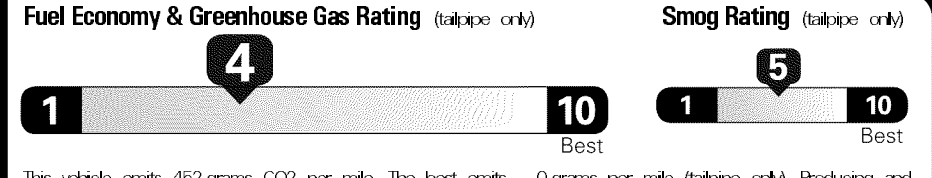

MANUFACTURER'S SUGGESTED RETAIL PRICE $34,340.00

OPTIONAL EQUIPMENT

- AL 16" Alloy Wheel
- ED Entune Audio Plus:
- FE All Content Included as Standard Equipment
- SL 50 State Emissions
- SR5 Package: All Content Included as Standard Equipment
- H0 TRAC Program
- H8 Fleet Credit
- XX Drop Ship Indicator
- R6. Predator Tube Step 649.00
63. All Weather Floor Liners 149.00

Original - Copy

Created on 2018-02-27 07:23:53 (UTC)

EPA DOT Fuel Economy and Environment

Gasoline Vehicle

Fuel Economy

20 MPG Small Pickups range from 17 to 25 MPG. The best vehicle rates 136 MPGe.

18 22
combined city/hwy city highway

5.0 gallons per 100 miles

You spend $2,250 more in fuel costs over 5 years compared to the average new vehicle.

Annual fuel cost $1,800

Actual results will vary for many reasons, including driving conditions and how you drive and maintain your vehicle. The average new vehicle gets 27 MPG and costs $6,750 to fuel over 5 years. Cost estimates are based on 15,000 miles per year at $2.40 per gallon. MPGe is miles per gasoline gallon equivalent. Vehicle emissions are a significant cause of climate change and smog.

fuelconomy.gov
Calculate personalized estimates and compare vehicles

DELIVERY, PROCESSING AND HANDLING FEE 995.00

TOTAL $36,133.00

The New Vehicle Limited Warranty provides 3-year/36,000 mile basic coverage, 5-year/60,000 mile powertrain coverage, plus 5-year/unlimited mile corrosion perforation coverage. See Warranty and Maintenance Guide for details. An extended service contract may be available for the vehicle. Ask dealer for details. Manufacturer's suggested retail price includes manufacturer's recommended pre-delivery service. Gasoline, license and title fees, applicable federal, state and local taxes and dealer and distributor installed options and accessories are not included in the manufacturer's suggested retail price.

ToyotaCare, which covers normal factory scheduled maintenance for two years or 25,000 miles, whichever occurs first, is included as part of the sales price of the vehicle for qualifying buyers. See participating dealer for eligibility and coverage details.

Dealer Name / Address: 19986 TRAC PROGRAM - CATD 6710 BAYMEADOW DRIVE GLEN BURNIE MD21061
Delivered by Truck to: 45085 BERGLUND TOYOTA 3000 WARDS ROAD (RT. 29) LYNCHBURG VA24502