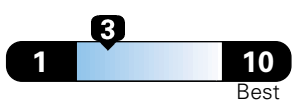

Smog Rating (tailpipe only)

This vehicle emits 330 grams CO2 per mile. The best emits 0 grams per mile (tailpipe only). Producing and distributing fuel also creates emissions; learn more at fuelconomy.gov.

Actual results will vary for many reasons, including driving conditions and how you drive and maintain your vehicle. The average new vehicle gets 27 MPG and cost $7,000 to fuel over 5 years. Cost estimates are based on 15,000 miles per year at $3.00 per gallon. MPGe is miles per gasoline gallon equivalent. Vehicle emissions are a significant cause of climate change and smog.

fuelconomy.gov

Calculate personalized estimates and compare vehicles