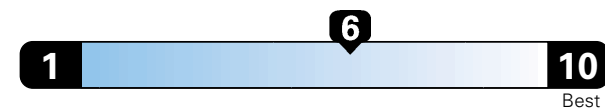

ALFA ROMEO GIULIA TI RWD

2019 MODEL YEAR

THIS VEHICLE IS MANUFACTURED TO MEET SPECIFIC UNITED STATES REQUIREMENTS. THIS VEHICLE IS NOT MANUFACTURED FOR SALE OR REGISTRATION OUTSIDE OF THE UNITED STATES.

MANUFACTURER'S SUGGESTED RETAIL PRICE OF THIS MODEL INCLUDING DEALER PREPARATION

Base Price: **$40,495**

ALFA GIULIA TI RWD
Exterior Color: Vesuvio Gray Metallic Exterior Paint
Interior Color: Black / Tan Interior Colors
Interior: Leather Seats
Engine: 2.0L 280HP Turbocharged I4 Engine
Transmission: 8-Speed Automatic Transmission
STANDARD EQUIPMENT (UNLESS REPLACED BY OPTIONAL EQUIPMENT)
FUNCTIONAL/SAFETY FEATURES

Dual Advanced Front Airbags
Supplemental Side-Curtain Front and Rear Airbags
LATCH Ready Child Seat Anchor System
Rear Back-Up Camera
Front / Rear Park-Assist Sensors
Passive Entry / Keyless Go™
Remote-Start System
Stop / Start System
Alfa DNA Drive Mode System
Sport Suspension
Carbon Fiber Drive Shaft
Power Folding Heated Mirrors
Rain-Sensitive Windshield Wipers
Heated Washer Nozzles
Universal Garage-Door Opener
Remote Trunk Lid Release