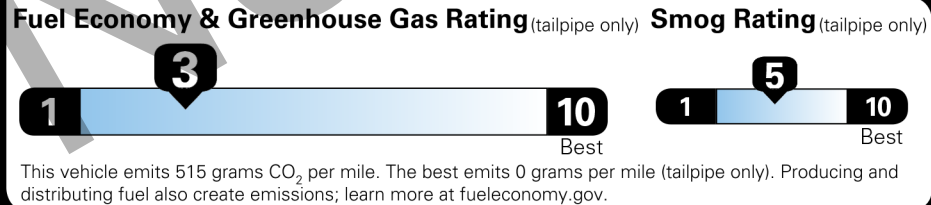

GOVERNMENT 5-STAR SAFETY RATINGS

Overall Vehicle Score ★★★★★
Based on the combined ratings of frontal, side and rollover.
Should ONLY be compared to other vehicles of similar size and weight.

Frontal Crash Driver Passenger ★★★★★
Based on the risk of injury in a frontal impact.
Should ONLY be compared to other vehicles of similar size and weight.

Side Crash Front seat Rear seat ★★★★★
Based on the risk of injury in a side impact.

Rollover ★★★★★
Based on the risk of rollover in a single-vehicle crash.

Star ratings range from 1 to 5 stars (★★★★★) with 5 being the highest.
Source: National Highway Traffic Safety Administration (NHTSA)
www.safercar.gov or 1-888-327-4236

EPA DOT Fuel Economy and Environment

Gasoline Vehicle

Fuel Economy
17 MPG
Standard SUVs range from 14 to 105 MPG. The best vehicle rates 142 MPGe.
16 city 19 highway
5.9 gallons per 100 miles

You spend $3,750 more in fuel costs over 5 years compared to the average new vehicle.

Annual fuel COST
$2,050

Actual results will vary for many reasons, including driving conditions and how you drive and maintain your vehicle. The average new vehicle gets 27 MPG and costs $6,500 to fuel over 5 years. Cost estimates are based on 15,000 miles per year at $2.35 per gallon. MPGe is miles per gasoline gallon equivalent. Vehicle emissions are a significant cause of climate change and smog.

fueleconomy.gov
Calculate personalized estimates and compare vehicles

The New Vehicle Limited Warranty provides 3-year/36,000-mile basic coverage, 5-year/60,000-mile powertrain coverage, plus 5-year/unlimited mile corrosion perforation coverage. See Warranty and Maintenance Guide for details. An extended service contract may be available for the vehicle. Ask dealer for details. Manufacturer's suggested retail price includes manufacturer's recommended pre-delivery service. Gasoline license and title fees, applicable federal, state and local taxes and dealer and distributor installed options and accessories are not included in the manufacturer's suggested retail price

ToyotaCare, which covers normal factory scheduled maintenance for two years or 25,000 miles, whichever occurs first, is included as part of the sales price of the vehicle for qualifying buyers. See participating dealer for eligibility and coverage details.

DELIVERY, PROCESSING AND HANDLING FEE	1,175.00
TOTAL	$ 46,885.00

~ ~ ~ 36 Month/36,000 Mile Limited Warranty ~ ~ ~
On All Southeast Toyota Distributors, LLC, Installed Options
For Inquires, Call 1-800-301-6859

TOTAL DISTRIBUTOR'S INSTALLED OPTIONS	$ 1,446.00
DESTINATION FUEL SURCHARGE	0.00
TOTAL	$ 48,331.00

DELIVERED BY TRUCK TO: 32111

MODERN TOYOTA
3178 PETERS CREEK PARKWAY
WINSTON-SALEM, NC 27127

C034