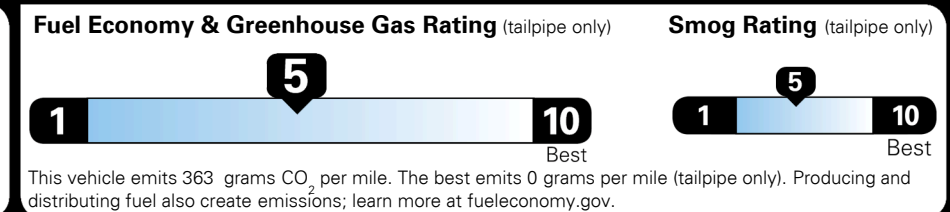

EPA DOT Fuel Economy and Environment

Gasoline Vehicle

Fuel Economy
25 MPG
combined city/hwy
4.0 gallons per 100 miles

SMALL SUVs range from 18 to 37 MPG. The best vehicle rates 136 MPGe.

22 MPG city
29 MPG highway

You spend $750 more in fuel costs over 5 years
compared to the average new vehicle.

Annual fuel cost $1,550