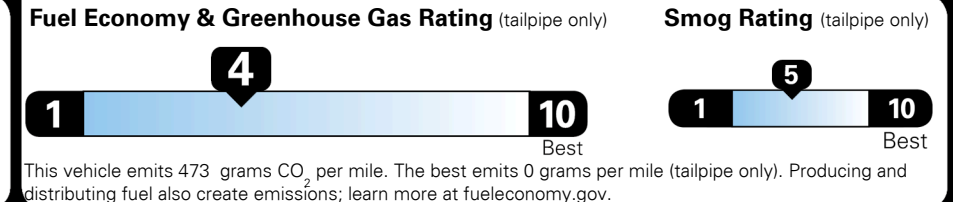

Full Tank of Gas

GENESIS WARRANTY

- 5-year/60,000-mile New Vehicle Warranty*
- 10-year/100,000-mile Powertrain Warranty*
- 7-year/Unlimited-mile Anti-perforation Warranty*
- Limited warranties, see retailer for details

Manufacturer's Suggested Retail Price: $75,950.00

ADDED FEATURES:

- *VIK BLACK(PH3) Paint $650.00
- Accessories
- *Cargo Blocks $40.00
- *First Aid Kit $65.00
- *Fragrance Cartridges $160.00
- *Mudguards $170.00
- *NFC Key Card $30.00

SOLD TO: NC711 SHIPPED TO: NC711
GENESIS OF LAKE NORMAN
18605 STATESVILLE ROAD
CORNELIUS NC 28031

VIN: KMUHDESC6TU343272	EXTERIOR COLOR: VIK BLACK	INTERIOR/SEAT COLOR: EARTH BROWN/SMOKY
MODEL: V0482A65	PORT OF ENTRY: BR	TRANSPORT: TRUCK
EMISSIONS: This vehicle is certified to meet emission requirements in all 50 states		ACCESSORY WEIGHT: 4 lbs./ 2 kgs.

Inland Freight & Handling : $1,495.00

TOTAL PRICE: $78,560.00

78 A 0936HMORNI

EPA DOT Fuel Economy and Environment

Gasoline Vehicle

Fuel Economy

19 MPG
combined city/hwy

16 MPG
city

22 MPG
highway

5.3 gallons per 100 miles

Standard SUVs range from 12 to 115 MPG. The best vehicle rates 146 MPGe.

You spend $8,000
more in fuel costs over 5 years compared to the average new vehicle.

Annual fuel cost $3,300

Actual results will vary for many reasons, including driving conditions and how you drive and maintain your vehicle. The average new vehicle gets 29 MPG and costs $8,500 to fuel over 5 years. Cost estimates are based on 15,000 miles per year at $ 4.15 per gallon. MPGe is miles per gasoline gallon equivalent. Vehicle emissions are a significant cause of climate change and smog.

fueleconomy.gov
Calculate personalized estimates and compare vehicles

Smartphone QR Code

GOVERNMENT 5-STAR SAFETY RATINGS

Overall Vehicle Score ★ ★ ★ ★ ★

Based on the combined rating of frontal, side and rollover. Should ONLY be compared to other vehicles of similar size and weight.

Frontal Crash	Driver Passenger	★ ★ ★ ★ ★
Based on the risk of injury in a frontal impact. Should ONLY be compared to other vehicles of similar size and weight.		
Side Crash	Front seat Rear seat	★ ★ ★ ★ ★
Based on the risk of injury in a side impact.		
Rollover		★ ★ ★ ★ ★
Based on the risk of rollover in a single-vehicle crash.		

Manufacturer's suggested retail price includes manufacturer's recommended pre-delivery service. Gasoline license and title fees state and local taxes and dealer installed options and accessories are not included in the manufacturer's suggested retail price. This label has been affixed to this vehicle by Genesis Motor America, pursuant to the requirements of 15 U.S.C. 1231 et seq. which prohibits its removal or alteration prior to delivery to the ultimate purchaser.

Star ratings range from 1 to 5 stars (★★★★★) with 5 being the highest.
Source: National Highway Traffic Safety Administration (NHTSA).
www.safercar.gov or 1-888-327-4236

PARTS CONTENT INFORMATION

FOR VEHICLES IN THIS CARLINE: U.S./CANADIAN PARTS CONTENT: 3 %

MAJOR SOURCES OF FOREIGN PARTS CONTENT: KOREA: 80 %

FOR THIS VEHICLE: FINAL ASSEMBLY POINT: ULSAN, KOREA

COUNTRY OF ORIGIN:

ENGINE: KOREA TRANSMISSION: KOREA

Note: Parts content does not include final assembly, distribution, or other non-parts costs.