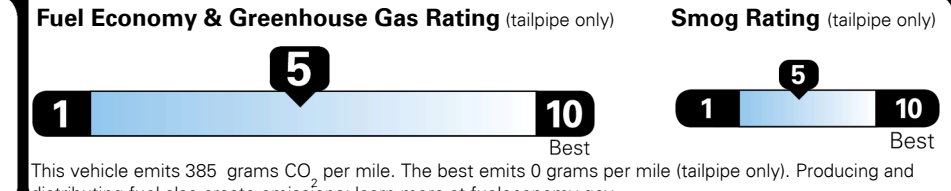

Additional Standard Features

- Carpeted Floor Mats

Full Tank of Gas

GENESIS WARRANTY

- 5-year / 60,000-mile New Vehicle Warranty*
- 10-year / 100,000-mile Powertrain Warranty*
- 7-year / Unlimited-mile Anti-perforation Warranty*
- Limited warranties, see dealer for details

Manufacturer's Suggested Retail Price: $50,450.00

ADDED FEATURES:

- *VIK BLACK(PH3) Paint $650.00
- Accessories
- *Reversible Cargo Tray $195.00
- *Roadside Assistance Kit $105.00
- *First Aid Kit $65.00
- *Bumper Applique $90.00

SOLD TO: NC711
GENESIS OF LAKE NORMAN
18605 STATESVILLE ROAD
CORNELIUS NC 28031

SHIPPED TO: NC711

Inland Freight & Handling : $1,395.00

VIN: KMTG34SC5TU172740	EXTERIOR COLOR: VIK BLACK	INTERIOR/SEAT COLOR: OBSIDIAN BLACK/OBSIDIAN
MODEL: R0442A45	PORT OF ENTRY: BR	TRANSPORT: TRUCK
EMISSIONS: This vehicle is certified to meet emission requirements in all 50 states		ACCESSORY WEIGHT: 15 lbs./ 7 kgs.

TOTAL PRICE: $52,950.00

EPA DOT Fuel Economy and Environment

Gasoline Vehicle

Fuel Economy

23 MPG
combined city/hwy

20 city
28 highway

4.3 gallons per 100 miles

Compact Cars range from 17 to 116 MPG. The best vehicle rates 146 MPGe.

You spend $5,000
more in fuel costs over 5 years compared to the average new vehicle.

Annual fuel cost $2,700

Actual results will vary for many reasons, including driving conditions and how you drive and maintain your vehicle. The average new vehicle gets 29 MPG and costs $8,500 to fuel over 5 years. Cost estimates are based on 15,000 miles per year at $ 4.15 per gallon. MPGe is miles per gasoline gallon equivalent. Vehicle emissions are a significant cause of climate change and smog.

fueleconomy.gov
Calculate personalized estimates and compare vehicles

Smartphone QR Code

GOVERNMENT 5-STAR SAFETY RATINGS

This vehicle has not been rated by the government for overall vehicle score, frontal crash, side crash or rollover risk.

Source: National Highway Traffic Safety Administration (NHTSA).
www.safercar.gov or 1-888-327-4236

Manufacturer's suggested retail price includes manufacturer's recommended pre-delivery service. Gasoline license and title fees state and local taxes and dealer installed options and accessories are not included in the manufacturer's suggested retail price. This label has been affixed to this vehicle by Genesis Motor America, pursuant to the requirements of 15 U.S.C. 1231 et seq. which prohibits its removal or alteration prior to delivery to the ultimate purchaser.

PARTS CONTENT INFORMATION

FOR VEHICLES IN THIS CARLINE: U.S./CANADIAN PARTS CONTENT: 5 %

MAJOR SOURCES OF FOREIGN PARTS CONTENT: KOREA: 80 %

FOR THIS VEHICLE: FINAL ASSEMBLY POINT: ULSAN, KOREA

COUNTRY OF ORIGIN:

ENGINE: KOREA TRANSMISSION: KOREA

Note: Parts content does not include final assembly, distribution, or other non-parts costs.