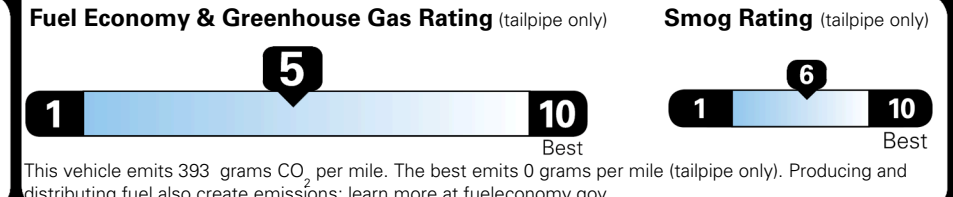

EPA DOT Fuel Economy and Environment

Gasoline Vehicle

Fuel Economy

23 MPG
combined city/hwy

20 city
28 highway

4.3 gallons per 100 miles

Small SUVs range from 14 to 125 MPG. The best vehicle rates 146 MPGe.

You spend $5,000
more in fuel costs over 5 years compared to the average new vehicle.

Annual fuel cost $2,700