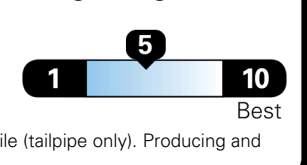

Fuel Economy & Greenhouse Gas Rating (tailpipe only)

Smog Rating (tailpipe only)

Actual results will vary for many reasons, including driving conditions and how you drive and maintain your vehicle. The average new vehicle gets 29 MPG and costs \$8,500 to fuel over 5 years. Cost estimates are based on 15,000 miles per year at \$ 4.15 per gallon. MPGe is miles per gasoline gallon equivalent. Vehicle emissions are a significant cause of climate change and smog.