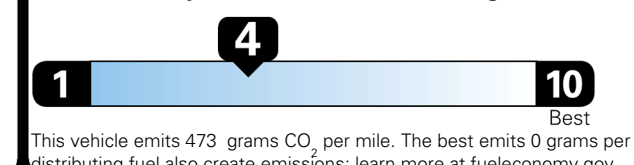

Inland Freight & Handling : \$1,495.00

TOTAL PRICE: \$86,560.00

105 A 1416DON

EPA DOT Fuel Economy and Environment

Gasoline Vehicle

Fuel Economy

19 MPG
combined city/hwy

16 MPG
city

22 MPG
highway

5.3 gallons per 100 miles

Standard SUVs range from 12 to 115 MPG. The best vehicle rates 146 MPGe.

You spend \$8,000
more in fuel costs over 5 years compared to the average new vehicle.

Annual fuel cost \$3,300

Fuel Economy & Greenhouse Gas Rating (tailpipe only)

Smog Rating (tailpipe only)

Actual results will vary for many reasons, including driving conditions and how you drive and maintain your vehicle. The average new vehicle gets 29 MPG and costs \$8,500 to fuel over 5 years. Cost estimates are based on 15,000 miles per year at \$ 4.15 per gallon. MPGe is miles per gasoline gallon equivalent. Vehicle emissions are a significant cause of climate change and smog.