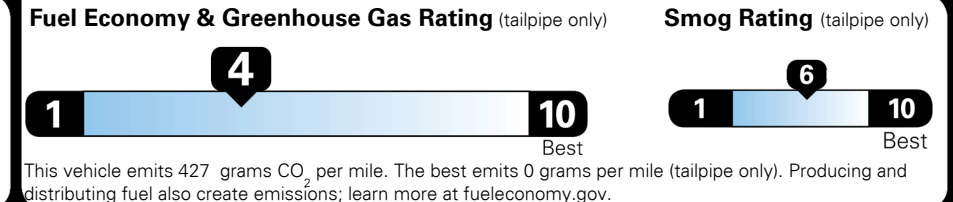

TOTAL PRICE: \$76,390.00

EPA DOT Fuel Economy and Environment

Gasoline Vehicle

Fuel Economy

21 MPG
combined city/hwy

19 MPG
city

24 MPG
highway

4.8 gallons per 100 miles

Standard SUVs range from 12 to 115 MPG. The best vehicle rates 146 MPGe.

You spend \$6,250
more in fuel costs over 5 years
 compared to the average new vehicle.

Annual fuel cost \$2,950

Actual results will vary for many reasons, including driving conditions and how you drive and maintain your vehicle. The average new vehicle gets 29 MPG and costs \$8,500 to fuel over 5 years. Cost estimates are based on 15,000 miles per year at \$ 4.15 per gallon. MPGe is miles per gasoline gallon equivalent. Vehicle emissions are a significant cause of climate change and smog.