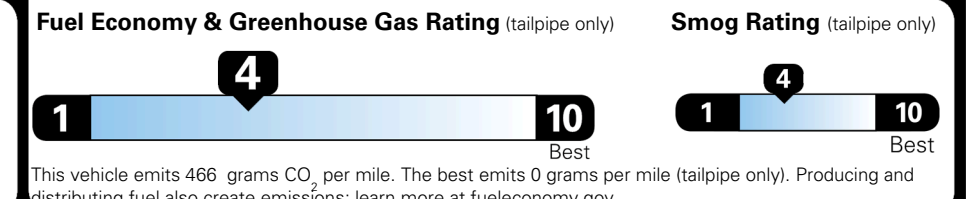

Actual results will vary for many reasons, including driving conditions and how you drive and maintain your vehicle. The average new vehicle gets 29 MPG and costs $8,500 to fuel over 5 years. Cost estimates are based on 15,000 miles per year at $ 4.15 per gallon. MPGe is miles per gasoline gallon equivalent. Vehicle emissions are a significant cause of climate change and smog.

fueleconomy.gov

Calculate personalized estimates and compare vehicles

GOVERNMENT 5-STAR SAFETY RATINGS

This vehicle has not been rated by the government for overall vehicle score, frontal crash, side crash or rollover risk.

Source: National Highway Traffic Safety Administration (NHTSA).
www.safercar.gov or 1-888-327-4236

Manufacturer's suggested retail price includes manufacturer's recommended pre-delivery service. Gasoline license and title fees state and local taxes and dealer installed options and accessories are not included in the manufacturer's suggested retail price. This label has been affixed to this vehicle by Genesis Motor America, pursuant to the requirements of 15 U.S.C. 1231 et seq. which prohibits its removal or alteration prior to delivery to the ultimate purchaser.

PARTS CONTENT INFORMATION

FOR VEHICLES IN THIS CARLINE: U.S./CANADIAN PARTS CONTENT: 5 %

MAJOR SOURCES OF FOREIGN PARTS CONTENT: KOREA: 80 %

FOR THIS VEHICLE: FINAL ASSEMBLY POINT: ULSAN, KOREA

COUNTRY OF ORIGIN:

ENGINE: KOREA TRANSMISSION: KOREA

Note: Parts content does not include final assembly, distribution, or other non-parts costs.