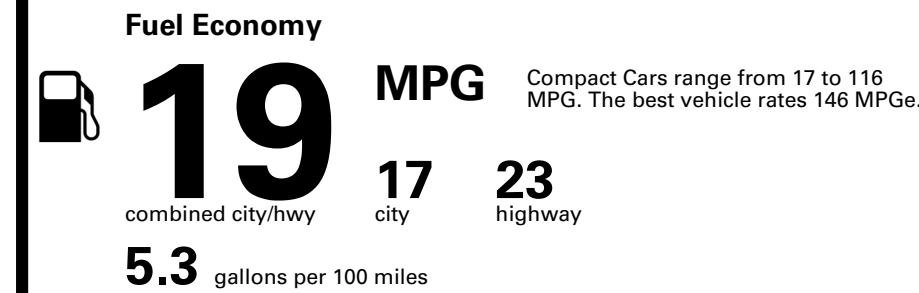

Inland Freight & Handling : \$1,395.00

TOTAL PRICE: \$58,130.00

EPA DOT Fuel Economy and Environment

Gasoline Vehicle

You spend \$8,000
 more in fuel costs over 5 years compared to the average new vehicle.