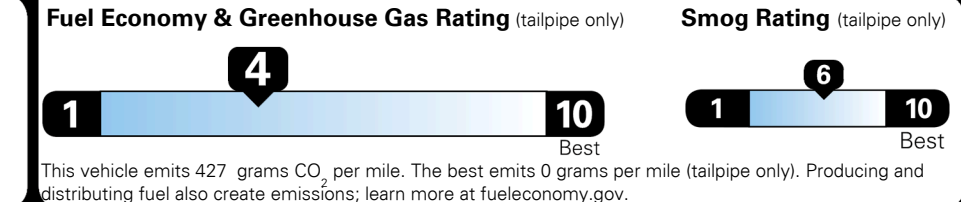

TOTAL PRICE: \$76,355.00

EPA DOT Fuel Economy and Environment

Gasoline Vehicle

Fuel Economy

21 MPG
combined city/hwy

19 MPG
city

24 MPG
highway

4.8 gallons per 100 miles

Standard SUVs range from 12 to 115 MPG. The best vehicle rates 146 MPGe.

You spend \$6,250
more in fuel costs over 5 years
 compared to the average new vehicle.

Annual fuel cost \$2,950

Actual results will vary for many reasons, including driving conditions and how you drive and maintain your vehicle. The average new vehicle gets 29 MPG and costs \$8,500 to fuel over 5 years. Cost estimates are based on 15,000 miles per year at \$ 4.15 per gallon. MPGe is miles per gasoline gallon equivalent. Vehicle emissions are a significant cause of climate change and smog.