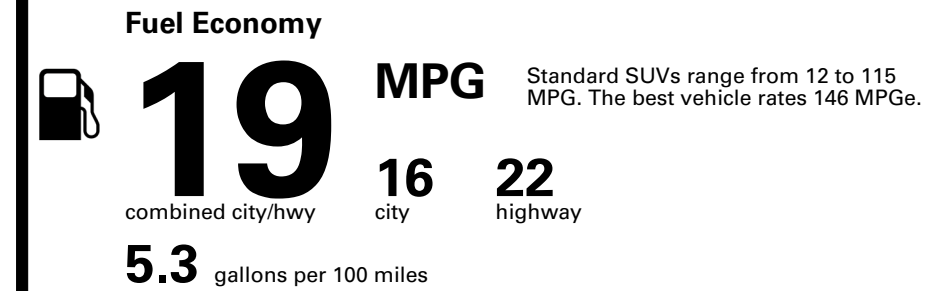

Inland Freight & Handling : \$1,495.00

TOTAL PRICE: \$86,290.00

105 A 1416DON

EPA DOT Fuel Economy and Environment

Gasoline Vehicle

You spend \$8,000
more in fuel costs over 5 years compared to the average new vehicle.

Annual fuel cost \$3,300

Fuel Economy & Greenhouse Gas Rating (tailpipe only)

Smog Rating (tailpipe only)

This vehicle emits 473 grams CO₂ per mile. The best emits 0 grams per mile (tailpipe only). Producing and distributing fuel also create emissions; learn more at fueleconomy.gov.