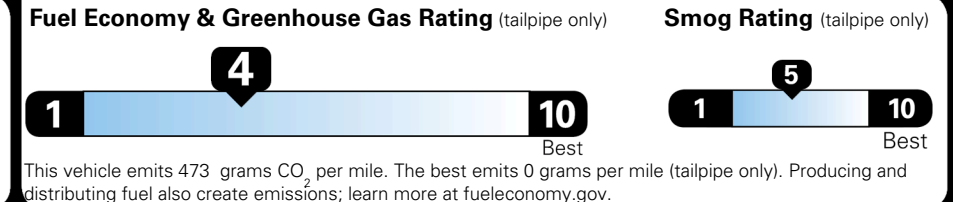

Full Tank of Gas

GENESIS WARRANTY

- 5-year/60,000-mile New Vehicle Warranty*
- 10-year/100,000-mile Powertrain Warranty*
- 7-year/Unlimited-mile Anti-perforation Warranty*
- Limited warranties, see retailer for details

Manufacturer's Suggested Retail Price: $75,950.00

ADDED FEATURES:

- *VIK BLACK(PH3) Paint $650.00
- *Illuminated Door Sills $425.00
- *Fragrance Cartridges $160.00
- *Cargo Blocks $40.00
- *NFC Key Card $30.00

SOLD TO: NC711   **SHIPPED TO: NC711**
GENESIS OF LAKE NORMAN
18605 STATESVILLE ROAD
CORNELIUS NC 28031

VIN: KMUHDESC9TU343217	EXTERIOR COLOR: VIK BLACK	INTERIOR/SEAT COLOR: EARTH BROWN/SMOKY
MODEL: 8S8AAJ9GW7A5	PORT OF ENTRY: BR	TRANSPORT: TRUCK
EMISSIONS: This vehicle is certified to meet emission requirements in all 50 states		ACCESSORY WEIGHT: 2 lbs./ 1 kgs.

TOTAL PRICE: $78,750.00

71 A 0916HMORNI

Inland Freight & Handling : $1,495.00

EPA DOT Fuel Economy and Environment

Gasoline Vehicle

Fuel Economy

19 MPG
combined city/hwy

16 MPG
city

22 MPG
highway

5.3 gallons per 100 miles

Standard SUVs range from 12 to 115 MPG. The best vehicle rates 146 MPGe.

You spend $8,000
more in fuel costs over 5 years compared to the average new vehicle.

Annual fuel cost $3,300

Actual results will vary for many reasons, including driving conditions and how you drive and maintain your vehicle. The average new vehicle gets 29 MPG and costs $8,500 to fuel over 5 years. Cost estimates are based on 15,000 miles per year at $ 4.15 per gallon. MPGe is miles per gasoline gallon equivalent. Vehicle emissions are a significant cause of climate change and smog.

fueleconomy.gov
Calculate personalized estimates and compare vehicles

GOVERNMENT 5-STAR SAFETY RATINGS

Overall Vehicle Score ★ ★ ★ ★ ★

Based on the combined rating of frontal, side and rollover. Should ONLY be compared to other vehicles of similar size and weight.

Frontal Crash	Driver Passenger	★ ★ ★ ★ ★
Based on the risk of injury in a frontal impact. Should ONLY be compared to other vehicles of similar size and weight.		
Side Crash	Front seat Rear seat	★ ★ ★ ★ ★
Based on the risk of injury in a side impact.		
Rollover		★ ★ ★ ★
Based on the risk of rollover in a single-vehicle crash.		

Manufacturer's suggested retail price includes manufacturer's recommended pre-delivery service. Gasoline license and title fees state and local taxes and dealer installed options and accessories are not included in the manufacturer's suggested retail price. This label has been affixed to this vehicle by Genesis Motor America, pursuant to the requirements of 15 U.S.C. 1231 et seq. which prohibits its removal or alteration prior to delivery to the ultimate purchaser.

Star ratings range from 1 to 5 stars (★★★★★) with 5 being the highest.
Source: National Highway Traffic Safety Administration (NHTSA).
www.safercar.gov or 1-888-327-4236

PARTS CONTENT INFORMATION

FOR VEHICLES IN THIS CARLINE: U.S./CANADIAN PARTS CONTENT: 3 %

MAJOR SOURCES OF FOREIGN PARTS CONTENT: KOREA: 80 %

FOR THIS VEHICLE: FINAL ASSEMBLY POINT: ULSAN, KOREA

COUNTRY OF ORIGIN:

ENGINE: KOREA   TRANSMISSION: KOREA

Note: Parts content does not include final assembly, distribution, or other non-parts costs.