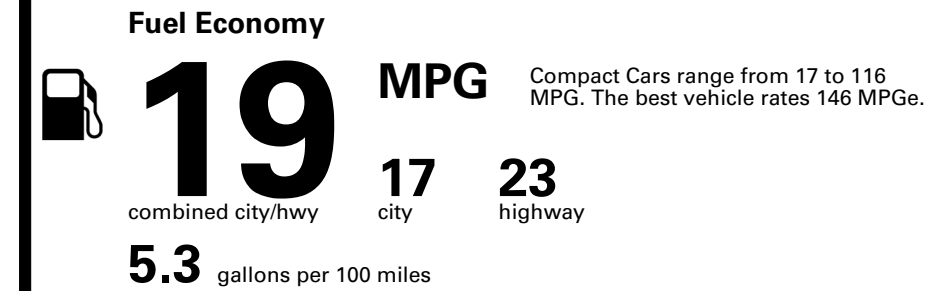

SOLD TO: NC711
GENESIS OF LAKE NORMAN
18605 STATESVILLE ROAD
CORNELIUS NC 28031

SHIPPED TO: NC711

VIN: KMTG54SE7TU173769	EXTERIOR COLOR: SAVILE SILVER	INTERIOR/SEAT COLOR: OBSIDIAN BLACK/OBSIDIAN
MODEL: 7C7AAJ5GS4A5	PORT OF ENTRY: BR	TRANSPORT: TRUCK
EMISSIONS: This vehicle is certified to meet emission requirements in all 50 states		ACCESSORY WEIGHT: 15 lbs./ 7 kgs.

Inland Freight & Handling : \$1,395.00

TOTAL PRICE: \$58,210.00

EPA DOT Fuel Economy and Environment

Gasoline Vehicle

You spend \$8,000
more in fuel costs over 5 years
compared to the average new vehicle.