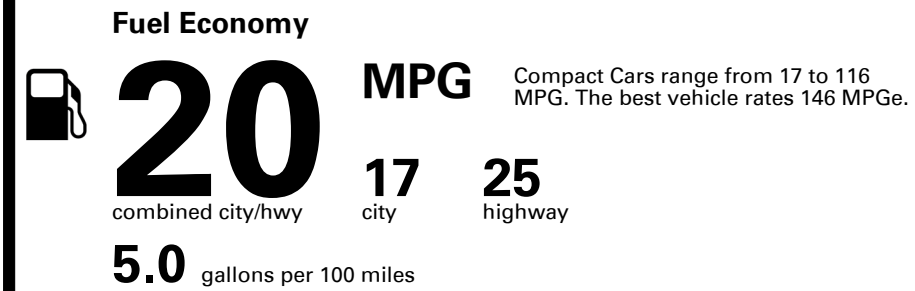

TOTAL PRICE: \$59,145.00

40 A 0426HASIAN

EPA DOT Fuel Economy and Environment

Gasoline Vehicle

You spend \$7,000
more in fuel costs over 5 years
compared to the average new vehicle.

Annual fuel cost \$3,100