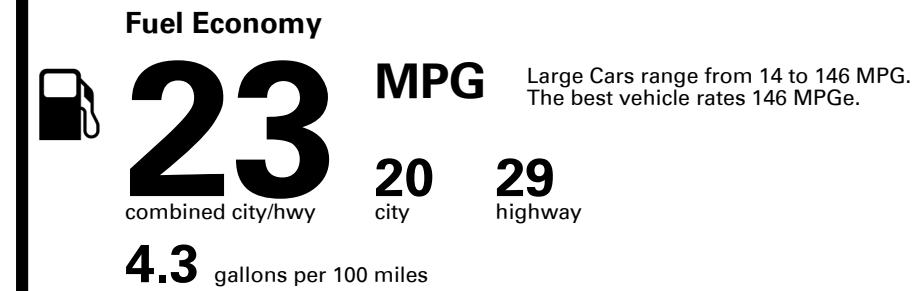

## EPA DOT Fuel Economy and Environment

Gasoline Vehicle

**You spend \$5,000**  
more in fuel costs over 5 years compared to the average new vehicle.

**Annual fuel cost \$2,700**

**Fuel Economy & Greenhouse Gas Rating** (tailpipe only)