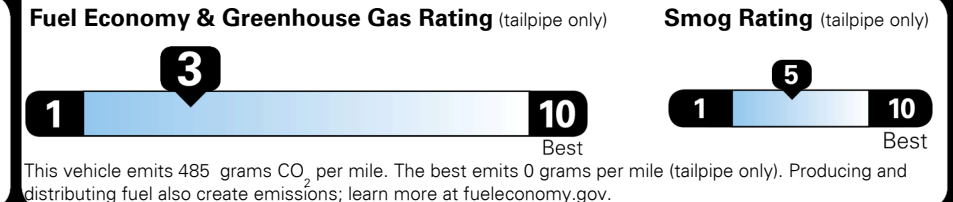

Full Tank of Gas

GENESIS WARRANTY

- 5-year/60,000-mile New Vehicle Warranty*
- 10-year/100,000-mile Powertrain Warranty*
- 7-year/Unlimited-mile Anti-perforation Warranty*
- Limited warranties, see retailer for details

Manufacturer's Suggested Retail Price: $78,350.00

ADDED FEATURES:

- *MAKALU GRAY(NCM) Paint $650.00
- Accessories
- *Cargo Mat $200.00
- *Roadside Assistance Kit $105.00
- *First Aid Kit $65.00
- *NFC Key Card $30.00
- *Bumper Applique $90.00

SOLD TO: NC711 SHIPPED TO: NC711
GENESIS OF LAKE NORMAN
18605 STATESVILLE ROAD
CORNELIUS NC 28031

VIN: KMTGG4SD4TU330157	EXTERIOR COLOR: MAKALU GRAY	INTERIOR/SEAT COLOR: VANILLA BEIGE/ASH
MODEL: S1492A65	PORT OF ENTRY: BR	TRANSPORT: TRUCK
EMISSIONS: This vehicle is certified to meet emission requirements in all 50 states		ACCESSORY WEIGHT: 14 lbs./ 7 kgs.

TOTAL PRICE: $80,985.00

Inland Freight & Handling : $1,495.00

EPA DOT Fuel Economy and Environment

Fuel Economy

18 MPG
combined city/hwy

15 MPG
city

24 MPG
highway

5.6 gallons per 100 miles

Large Cars range from 14 to 146 MPG. The best vehicle rates 146 MPGe.

You spend $8,750
more in fuel costs over 5 years compared to the average new vehicle.

Annual fuel cost $3,450

Actual results will vary for many reasons, including driving conditions and how you drive and maintain your vehicle. The average new vehicle gets 29 MPG and costs $8,500 to fuel over 5 years. Cost estimates are based on 15,000 miles per year at $ 4.15 per gallon. MPGe is miles per gasoline gallon equivalent. Vehicle emissions are a significant cause of climate change and smog.

fueleconomy.gov
Calculate personalized estimates and compare vehicles

GOVERNMENT 5-STAR SAFETY RATINGS

Overall Vehicle Score ★ ★ ★ ★ ★

Based on the combined rating of frontal, side and rollover. Should ONLY be compared to other vehicles of similar size and weight.

Frontal Crash	Driver Passenger	★ ★ ★ ★ ★
Based on the risk of injury in a frontal impact. Should ONLY be compared to other vehicles of similar size and weight.		
Side Crash	Front seat Rear seat	★ ★ ★ ★ ★
Based on the risk of injury in a side impact.		
Rollover		★ ★ ★ ★ ★
Based on the risk of rollover in a single-vehicle crash.		

Manufacturer's suggested retail price includes manufacturer's recommended pre-delivery service. Gasoline license and title fees state and local taxes and dealer installed options and accessories are not included in the manufacturer's suggested retail price. This label has been affixed to this vehicle by Genesis Motor America, pursuant to the requirements of 15 U.S.C. 1231 et seq. which prohibits its removal or alteration prior to delivery to the ultimate purchaser.

Star ratings range from 1 to 5 stars (★★★★★) with 5 being the highest.
Source: National Highway Traffic Safety Administration (NHTSA).
www.safercar.gov or 1-888-327-4236

PARTS CONTENT INFORMATION

FOR VEHICLES IN THIS CARLINE: U.S./CANADIAN PARTS CONTENT: 3 %

MAJOR SOURCES OF FOREIGN PARTS CONTENT: KOREA: 80 %

FOR THIS VEHICLE: FINAL ASSEMBLY POINT: ULSAN, KOREA

COUNTRY OF ORIGIN:

ENGINE: KOREA **TRANSMISSION: KOREA**

Note: Parts content does not include final assembly, distribution, or other non-parts costs.