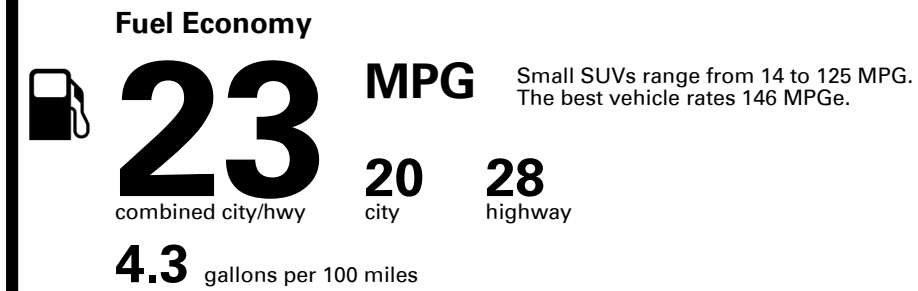

EMISSIONS:
This vehicle is certified to meet emission requirements in all 50 states

Inland Freight & Handling : \$1,495.00

TOTAL PRICE: \$59,535.00

EPA DOT Fuel Economy and Environment

Gasoline Vehicle

You spend \$5,000
more in fuel costs over 5 years
compared to the average new vehicle.

Annual fuel cost \$2,700

Fuel Economy & Greenhouse Gas Rating (tailpipe only)

Smog Rating (tailpipe only)

This vehicle emits 393 grams CO₂ per mile. The best emits 0 grams per mile (tailpipe only). Producing and distributing fuel also create emissions; learn more at fueleconomy.gov.