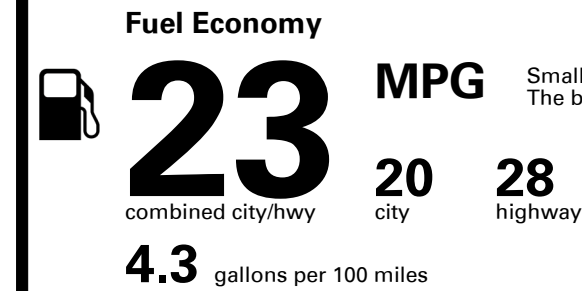

Inland Freight & Handling : \$1,495.00

TOTAL PRICE: \$59,400.00

35 A 0426HASIAN

EPA DOT Fuel Economy and Environment

Gasoline Vehicle

Small SUVs range from 14 to 125 MPG. The best vehicle rates 146 MPGe.

You spend \$5,000
more in fuel costs over 5 years
compared to the average new vehicle.

Annual fuel cost \$2,700

Fuel Economy & Greenhouse Gas Rating (tailpipe only)

Smog Rating (tailpipe only)

This vehicle emits 393 grams CO₂ per mile. The best emits 0 grams per mile (tailpipe only). Producing and distributing fuel also create emissions; learn more at fueleconomy.gov.