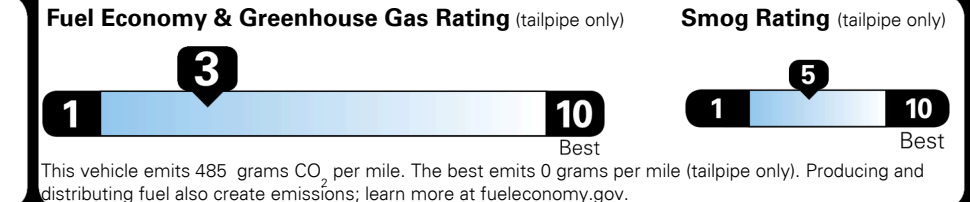

Full Tank of Gas

GENESIS WARRANTY

- 5-year/60,000-mile New Vehicle Warranty*
- 10-year/100,000-mile Powertrain Warranty*
- 7-year/Unlimited-mile Anti-perforation Warranty*
- Limited warranties, see retailer for details

Manufacturer's Suggested Retail Price: $78,350.00

ADDED FEATURES:

- *CERES BLUE(ASA) Paint $650.00
- Accessories
- *Cargo Mat $200.00
- *Roadside Assistance Kit $105.00
- *First Aid Kit $65.00
- *NFC Key Card $30.00
- *Bumper Applique $90.00

SOLD TO: NC711 SHIPPED TO: NC711
GENESIS OF LAKE NORMAN
18605 STATESVILLE ROAD
CORNELIUS NC 28031

VIN: KMTGG4SD8TU330226	EXTERIOR COLOR: CERES BLUE	INTERIOR/SEAT COLOR: VANILLA BEIGE/ASH
MODEL: S1492A65	PORT OF ENTRY: BR	TRANSPORT: TRUCK
EMISSIONS: This vehicle is certified to meet emission requirements in all 50 states		ACCESSORY WEIGHT: 14 lbs./ 7 kgs.

Inland Freight & Handling : $1,495.00

TOTAL PRICE: $80,985.00

EPA DOT Fuel Economy and Environment

Gasoline Vehicle

Fuel Economy

18 MPG
combined city/hwy

15 city
24 highway

5.6 gallons per 100 miles

Large Cars range from 14 to 146 MPG. The best vehicle rates 146 MPG.

You spend $8,750
more in fuel costs over 5 years compared to the average new vehicle.

Annual fuel cost $3,450

Actual results will vary for many reasons, including driving conditions and how you drive and maintain your vehicle. The average new vehicle gets 29 MPG and costs $8,500 to fuel over 5 years. Cost estimates are based on 15,000 miles per year at $ 4.15 per gallon. MPGe is miles per gasoline gallon equivalent. Vehicle emissions are a significant cause of climate change and smog.

fueleconomy.gov

Calculate personalized estimates and compare vehicles

GOVERNMENT 5-STAR SAFETY RATINGS

Overall Vehicle Score ★ ★ ★ ★ ★

Based on the combined rating of frontal, side and rollover. Should ONLY be compared to other vehicles of similar size and weight.

Frontal Crash	Driver Passenger	★ ★ ★ ★ ★
Based on the risk of injury in a frontal impact. Should ONLY be compared to other vehicles of similar size and weight.		
Side Crash	Front seat Rear seat	★ ★ ★ ★ ★
Based on the risk of injury in a side impact.		
Rollover		★ ★ ★ ★ ★
Based on the risk of rollover in a single-vehicle crash.		

Manufacturer's suggested retail price includes manufacturer's recommended pre-delivery service. Gasoline license and title fees state and local taxes and dealer installed options and accessories are not included in the manufacturer's suggested retail price. This label has been affixed to this vehicle by Genesis Motor America, pursuant to the requirements of 15 U.S.C. 1231 et seq. which prohibits its removal or alteration prior to delivery to the ultimate purchaser.

Star ratings range from 1 to 5 stars (★★★★★) with 5 being the highest.
Source: National Highway Traffic Safety Administration (NHTSA).
www.safercar.gov or 1-888-327-4236

PARTS CONTENT INFORMATION

FOR VEHICLES IN THIS CARLINE: U.S./CANADIAN PARTS CONTENT: 3 %
MAJOR SOURCES OF FOREIGN PARTS CONTENT: KOREA: 80 %
FOR THIS VEHICLE: FINAL ASSEMBLY POINT: ULSAN, KOREA
COUNTRY OF ORIGIN:
ENGINE: KOREA TRANSMISSION: KOREA
Note: Parts content does not include final assembly, distribution, or other non-parts costs.