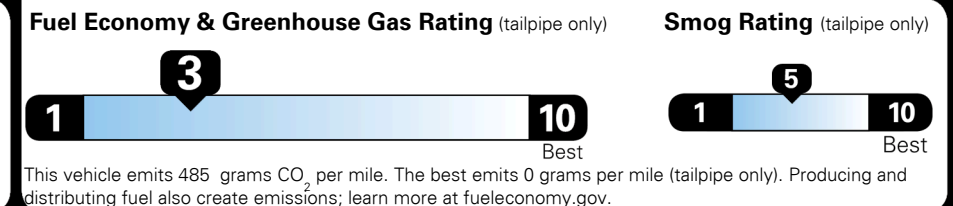

Full Tank of Gas

GENESIS WARRANTY

- 5-year/60,000-mile New Vehicle Warranty*
- 10-year/100,000-mile Powertrain Warranty*
- 7-year/Unlimited-mile Anti-perforation Warranty*
- Limited warranties, see retailer for details

Manufacturer's Suggested Retail Price: $78,350.00

ADDED FEATURES:

- *UYUNI WHITE(UYH) Paint $650.00
- Accessories
- *Cargo Mat $200.00
- *First Aid Kit $65.00
- *Mudguards $170.00
- *NFC Key Card $30.00

SOLD TO: NC711 SHIPPED TO: NC711
GENESIS OF LAKE NORMAN
18605 STATESVILLE ROAD
CORNELIUS NC 28031

VIN: KMTGG4SD8TU327942	EXTERIOR COLOR: UYUNI WHITE	INTERIOR/SEAT COLOR: OBSIDIAN BLACK/OBSIDIAN
MODEL: S1492A65	PORT OF ENTRY: BR	TRANSPORT: TRUCK
EMISSIONS: This vehicle is certified to meet emission requirements in all 50 states		ACCESSORY WEIGHT: 11 lbs./ 5 kgs.

Inland Freight & Handling : $1,495.00

TOTAL PRICE: $80,960.00

EPA DOT Fuel Economy and Environment

Gasoline Vehicle

Fuel Economy

18 MPG
combined city/hwy

15 city
24 highway

5.6 gallons per 100 miles

Large Cars range from 14 to 146 MPG. The best vehicle rates 146 MPGe.

You spend $8,750
more in fuel costs over 5 years compared to the average new vehicle.

Annual fuel cost $3,450

Actual results will vary for many reasons, including driving conditions and how you drive and maintain your vehicle. The average new vehicle gets 29 MPG and costs $8,500 to fuel over 5 years. Cost estimates are based on 15,000 miles per year at $ 4.15 per gallon. MPGe is miles per gasoline gallon equivalent. Vehicle emissions are a significant cause of climate change and smog.

fueleconomy.gov

Calculate personalized estimates and compare vehicles

GOVERNMENT 5-STAR SAFETY RATINGS

Overall Vehicle Score ★ ★ ★ ★ ★

Based on the combined rating of frontal, side and rollover. Should ONLY be compared to other vehicles of similar size and weight.

Frontal Crash	Driver Passenger	★ ★ ★ ★ ★
Based on the risk of injury in a frontal impact. Should ONLY be compared to other vehicles of similar size and weight.		
Side Crash	Front seat Rear seat	★ ★ ★ ★ ★
Based on the risk of injury in a side impact.		
Rollover		★ ★ ★ ★ ★
Based on the risk of rollover in a single-vehicle crash.		

Star ratings range from 1 to 5 stars (★★★★★) with 5 being the highest.
Source: National Highway Traffic Safety Administration (NHTSA).
www.safercar.gov or 1-888-327-4236

Manufacturer's suggested retail price includes manufacturer's recommended pre-delivery service. Gasoline license and title fees state and local taxes and dealer installed options and accessories are not included in the manufacturer's suggested retail price. This label has been affixed to this vehicle by Genesis Motor America, pursuant to the requirements of 15 U.S.C. 1231 et seq. which prohibits its removal or alteration prior to delivery to the ultimate purchaser.

PARTS CONTENT INFORMATION

FOR VEHICLES IN THIS CARLINE: U.S./CANADIAN PARTS CONTENT: 3 %

MAJOR SOURCES OF FOREIGN PARTS CONTENT: KOREA: 80 %

FOR THIS VEHICLE: FINAL ASSEMBLY POINT: ULSAN, KOREA

COUNTRY OF ORIGIN:

ENGINE: KOREA TRANSMISSION: KOREA

Note: Parts content does not include final assembly, distribution, or other non-parts costs.