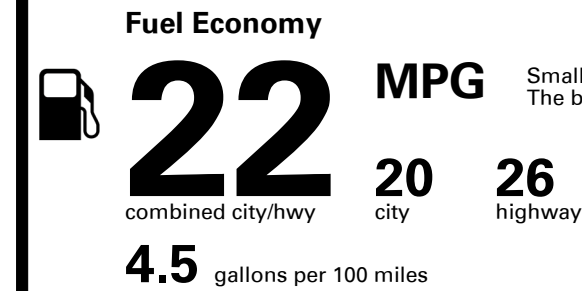

TOTAL PRICE: \$62,645.00

349 A

EPA DOT Fuel Economy and Environment

Gasoline Vehicle

Small SUVs range from 14 to 125 MPG. The best vehicle rates 146 MPGe.

You spend \$5,750
more in fuel costs over 5 years
compared to the average new vehicle.