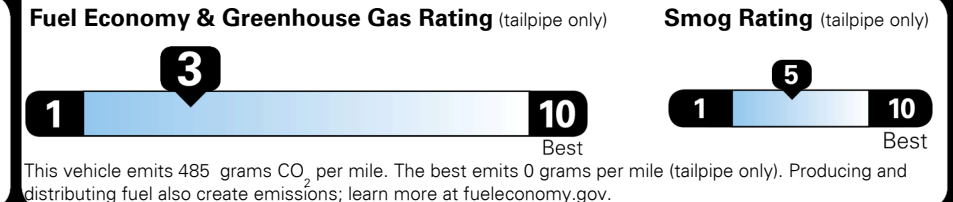

Full Tank of Gas

GENESIS WARRANTY

- 5-year/60,000-mile New Vehicle Warranty*
- 10-year/100,000-mile Powertrain Warranty*
- 7-year/Unlimited-mile Anti-perforation Warranty*
- Limited warranties, see retailer for details

Manufacturer's Suggested Retail Price: $78,350.00

ADDED FEATURES:

- *UYUNI WHITE(UYH) Paint $650.00
- Accessories
- *Cargo Mat $170.00
- *Roadside Assistance Kit $105.00
- *First Aid Kit $65.00
- *Mudguards $160.00
- *NFC Key Card $30.00

SOLD TO: NC711 SHIPPED TO: NC711
GENESIS OF LAKE NORMAN
18605 STATESVILLE ROAD
CORNELIUS NC 28031

VIN: KMTGG4SD8TU320733	EXTERIOR COLOR: UYUNI WHITE	INTERIOR/SEAT COLOR: SEVILLA RED/OBSIDIAN
MODEL: S1492A65	PORT OF ENTRY: BR	TRANSPORT: TRUCK
EMISSIONS: This vehicle is certified to meet emission requirements in all 50 states		ACCESSORY WEIGHT: 15 lbs./ 7 kgs.

Inland Freight & Handling : $1,495.00

TOTAL PRICE: $81,025.00

EPA DOT Fuel Economy and Environment

Gasoline Vehicle

Fuel Economy

18 MPG
combined city/hwy

15 city
24 highway

5.6 gallons per 100 miles

Large Cars range from 14 to 146 MPG. The best vehicle rates 146 MPG.

You spend $8,750
more in fuel costs over 5 years compared to the average new vehicle.

Annual fuel cost $3,450

Actual results will vary for many reasons, including driving conditions and how you drive and maintain your vehicle. The average new vehicle gets 29 MPG and costs $8,500 to fuel over 5 years. Cost estimates are based on 15,000 miles per year at $ 4.15 per gallon. MPGe is miles per gasoline gallon equivalent. Vehicle emissions are a significant cause of climate change and smog.

fueleconomy.gov
Calculate personalized estimates and compare vehicles

GOVERNMENT 5-STAR SAFETY RATINGS

Overall Vehicle Score ★ ★ ★ ★ ★

Based on the combined rating of frontal, side and rollover. Should ONLY be compared to other vehicles of similar size and weight.

Frontal Crash	Driver Passenger	★ ★ ★ ★ ★
Based on the risk of injury in a frontal impact. Should ONLY be compared to other vehicles of similar size and weight.		
Side Crash	Front seat Rear seat	★ ★ ★ ★ ★
Based on the risk of injury in a side impact.		
Rollover		★ ★ ★ ★ ★
Based on the risk of rollover in a single-vehicle crash.		

Manufacturer's suggested retail price includes manufacturer's recommended pre-delivery service. Gasoline license and title fees state and local taxes and dealer installed options and accessories are not included in the manufacturer's suggested retail price. This label has been affixed to this vehicle by Genesis Motor America, pursuant to the requirements of 15 U.S.C. 1231 et seq. which prohibits its removal or alteration prior to delivery to the ultimate purchaser.

Star ratings range from 1 to 5 stars (★★★★★) with 5 being the highest.
Source: National Highway Traffic Safety Administration (NHTSA).
www.safercar.gov or 1-888-327-4236

PARTS CONTENT INFORMATION

FOR VEHICLES IN THIS CARLINE: U.S./CANADIAN PARTS CONTENT: 3 %

MAJOR SOURCES OF FOREIGN PARTS CONTENT: KOREA: 80 %

FOR THIS VEHICLE: FINAL ASSEMBLY POINT: ULSAN, KOREA

COUNTRY OF ORIGIN:

ENGINE: KOREA TRANSMISSION: KOREA

Note: Parts content does not include final assembly, distribution, or other non-parts costs.