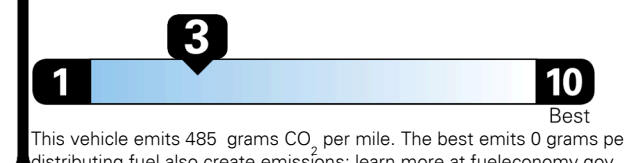

Inland Freight & Handling : \$1,495.00

TOTAL PRICE: \$81,010.00

EPA DOT Fuel Economy and Environment

Gasoline Vehicle

Fuel Economy

18 MPG
 combined city/hwy

15 city
 24 highway

5.6 gallons per 100 miles

Large Cars range from 14 to 146 MPG. The best vehicle rates 146 MPG.

You spend \$8,750
 more in fuel costs over 5 years compared to the average new vehicle.

Annual fuel cost \$3,450

Fuel Economy & Greenhouse Gas Rating (tailpipe only)