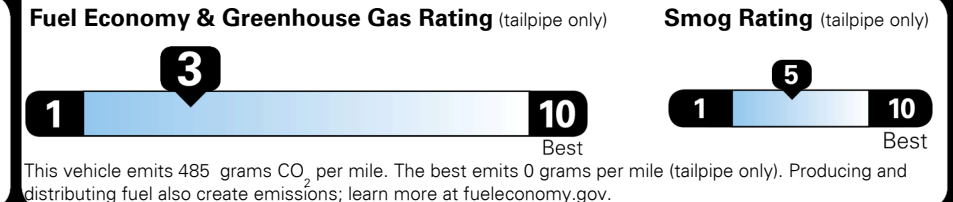

Full Tank of Gas

GENESIS WARRANTY

- 5-year/60,000-mile New Vehicle Warranty*
- 10-year/100,000-mile Powertrain Warranty*
- 7-year/Unlimited-mile Anti-perforation Warranty*
- Limited warranties, see retailer for details

Manufacturer's Suggested Retail Price: $78,350.00

ADDED FEATURES:

- *CERES BLUE(ASA) Paint $650.00
- Accessories
- *Cargo Blocks $40.00
- *Cargo Mat $170.00
- *Roadside Assistance Kit $105.00
- *First Aid Kit $65.00
- *NFC Key Card $30.00
- *Bumper Applique $90.00

SOLD TO: NC711 SHIPPED TO: NC711
GENESIS OF LAKE NORMAN
18605 STATESVILLE ROAD
CORNELIUS NC 28031

VIN: KMTGG4SD4TU320602	EXTERIOR COLOR: CERES BLUE	INTERIOR/SEAT COLOR: VANILLA BEIGE/ASH
MODEL: S1492A65	PORT OF ENTRY: BR	TRANSPORT: TRUCK
EMISSIONS: This vehicle is certified to meet emission requirements in all 50 states		ACCESSORY WEIGHT: 15 lbs./ 7 kgs.

TOTAL PRICE: $80,995.00

329 A 3406HLAKE

Inland Freight & Handling : $1,495.00

EPA DOT Fuel Economy and Environment

Gasoline Vehicle

Fuel Economy

18 MPG
combined city/hwy

15 city
24 highway

5.6 gallons per 100 miles

Large Cars range from 14 to 146 MPG. The best vehicle rates 146 MPG.

You spend $8,750
more in fuel costs over 5 years compared to the average new vehicle.

Annual fuel cost $3,450

Actual results will vary for many reasons, including driving conditions and how you drive and maintain your vehicle. The average new vehicle gets 29 MPG and costs $8,500 to fuel over 5 years. Cost estimates are based on 15,000 miles per year at $ 4.15 per gallon. MPG is miles per gasoline gallon equivalent. Vehicle emissions are a significant cause of climate change and smog.

fueleconomy.gov
Calculate personalized estimates and compare vehicles

GOVERNMENT 5-STAR SAFETY RATINGS

Overall Vehicle Score ★ ★ ★ ★ ★

Based on the combined rating of frontal, side and rollover. Should ONLY be compared to other vehicles of similar size and weight.

Frontal Crash	Driver Passenger	★ ★ ★ ★ ★
Based on the risk of injury in a frontal impact. Should ONLY be compared to other vehicles of similar size and weight.		
Side Crash	Front seat Rear seat	★ ★ ★ ★ ★
Based on the risk of injury in a side impact.		
Rollover		★ ★ ★ ★ ★
Based on the risk of rollover in a single-vehicle crash.		

Manufacturer's suggested retail price includes manufacturer's recommended pre-delivery service. Gasoline license and title fees state and local taxes and dealer installed options and accessories are not included in the manufacturer's suggested retail price. This label has been affixed to this vehicle by Genesis Motor America, pursuant to the requirements of 15 U.S.C. 1231 et seq. which prohibits its removal or alteration prior to delivery to the ultimate purchaser.

Star ratings range from 1 to 5 stars (★★★★★) with 5 being the highest.
Source: National Highway Traffic Safety Administration (NHTSA).
www.safercar.gov or 1-888-327-4236

PARTS CONTENT INFORMATION

FOR VEHICLES IN THIS CARLINE: U.S./CANADIAN PARTS CONTENT: 3 %
MAJOR SOURCES OF FOREIGN PARTS CONTENT: KOREA: 80 %
FOR THIS VEHICLE: FINAL ASSEMBLY POINT: ULSAN, KOREA
COUNTRY OF ORIGIN:

ENGINE: KOREA **TRANSMISSION: KOREA**
Note: Parts content does not include final assembly, distribution, or other non-parts costs.