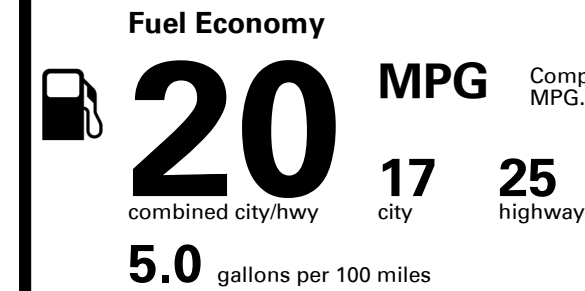

TOTAL PRICE: \$53,670.00

EPA DOT Fuel Economy and Environment

Gasoline Vehicle

Compact Cars range from 17 to 116 MPG. The best vehicle rates 146 MPGe.

You spend \$6,500
more in fuel costs over 5 years
compared to the average new vehicle.

Annual fuel cost \$3,200

Fuel Economy & Greenhouse Gas Rating (tailpipe only)

Smog Rating (tailpipe only)

This vehicle emits 449 grams CO₂ per mile. The best emits 0 grams per mile (tailpipe only). Producing and distributing fuel also create emissions; learn more at fueleconomy.gov.