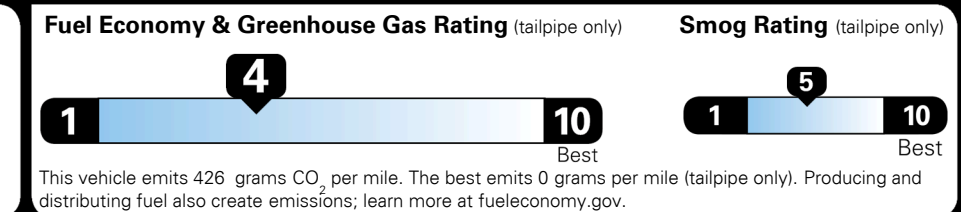

MSRP INCLUDING OPTIONS \$ 46,360.00

INLAND FREIGHT AND HANDLING \$ 1,395.00

TOTAL MANUFACTURER'S SUGGESTED RETAIL PRICE ▶

\$ 47,755.00

TOTAL ADDITIONAL WEIGHT: 11.4

*Additional terms and conditions apply.
 **Kia Connect may be currently unavailable for some Model Year 2022 and newer vehicles sold or purchased in Massachusetts; please see owners.kia.com for more information.
 NOTE: When you purchase this vehicle, Kia America, Inc. collects personal information you provide to the dealership. For information on our collection and use of personal information and your rights, please see our Privacy Policy on www.kia.com.

EPA DOT Fuel Economy and Environment

Gasoline Vehicle

You spend \$3,000 more in fuel costs over 5 years compared to the average new vehicle.

Annual fuel cost \$2,500

Actual results will vary for many reasons, including driving conditions and how you drive and maintain your vehicle. The average new vehicle gets 28 MPG and costs \$9,500 to fuel over 5 years. Cost estimates are based on 15,000 miles per year at \$ 3.50 per gallon. MPGe is miles per gasoline gallon equivalent. Vehicle emissions are a significant cause of climate change and smog.