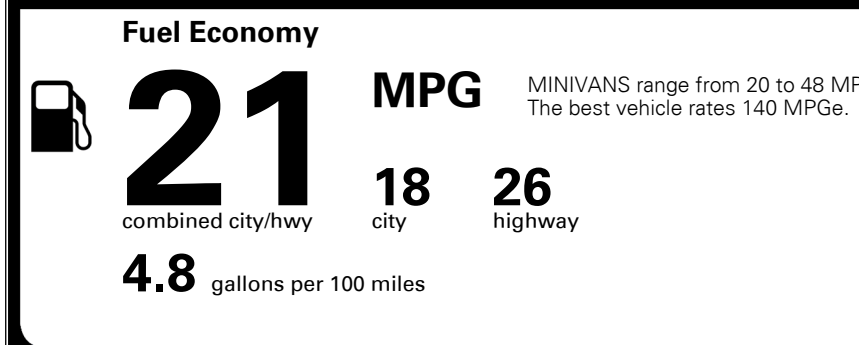

MSRP INCLUDING OPTIONS \$ 46,360.00

INLAND FREIGHT AND HANDLING \$ 1,395.00

TOTAL MANUFACTURER'S SUGGESTED RETAIL PRICE ▶

\$ 47,755.00

TOTAL ADDITIONAL WEIGHT: 11.4

*Additional terms and conditions apply.
 **Kia Connect may be currently unavailable for some Model Year 2022 and newer vehicles sold or purchased in Massachusetts; please see owners.kia.com for more information.
 NOTE: When you purchase this vehicle, Kia America, Inc. collects personal information you provide to the dealership. For information on our collection and use of personal information and your rights, please see our Privacy Policy on www.kia.com.

EPA DOT Fuel Economy and Environment

Gasoline Vehicle

You spend \$3,000 more in fuel costs over 5 years compared to the average new vehicle.

Annual fuel cost \$2,500

Actual results will vary for many reasons, including driving conditions and how you drive and maintain your vehicle. The average new vehicle gets 28 MPG and costs \$9,500 to fuel over 5 years. Cost estimates are based on 15,000 miles per year at \$ 3.50 per gallon. MPGe is miles per gasoline gallon equivalent. Vehicle emissions are a significant cause of climate change and smog.