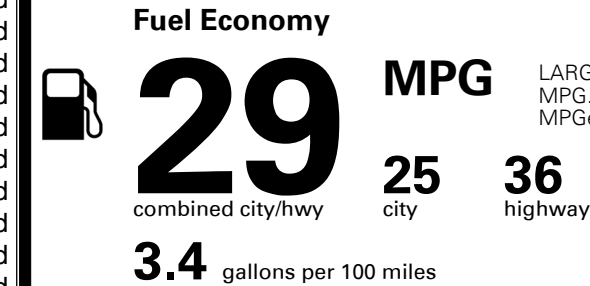

## EPA DOT Fuel Economy and Environment

Gasoline Vehicle

LARGE CARS range from 14 to 146 MPG. The best vehicle rates 146 MPGe.

**You save \$0**  
 in fuel costs over 5 years compared to the average new vehicle.