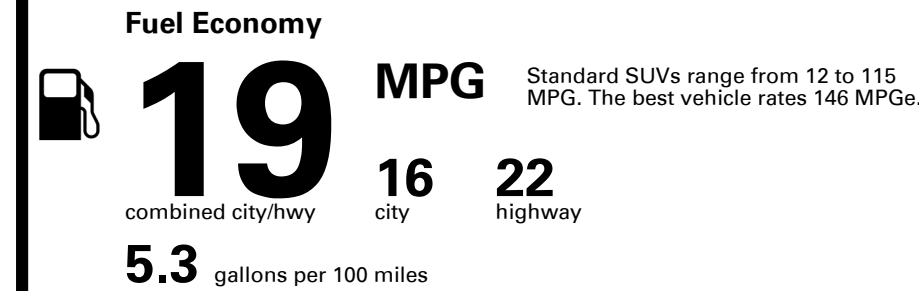

Inland Freight & Handling : \$1,450.00

TOTAL PRICE: \$82,400.00

EPA DOT Fuel Economy and Environment

Gasoline Vehicle

You spend \$7,250
more in fuel costs over 5 years
 compared to the average new vehicle.